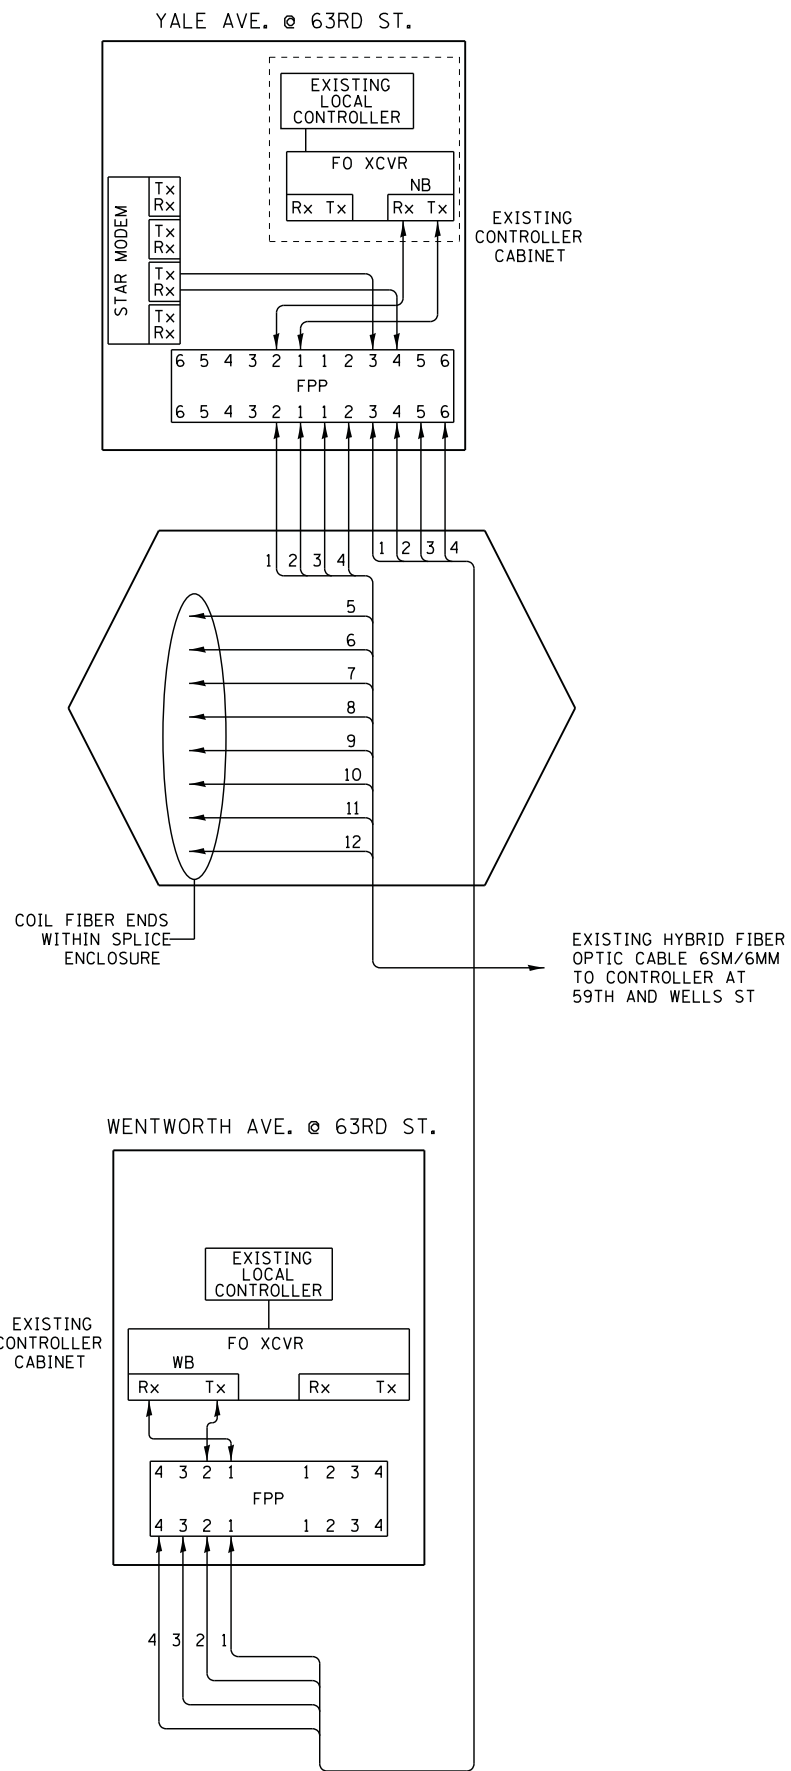

NOTE:

THIS CONTRACTOR SHALL INSTALL OPTICAL SPLICES IN THE EXISTING ENCLOSURE, OPTICAL TERMINATIONS, PIGTAILS, PATCHCORDS, MULTIMODE TO SINGLE MODE CONVERTERS, AND HARDWARE AND SOFTWARE REQUIRED FOR A FULLY OPERATIONAL SYSTEM AND FUTURE CONNECTION TO A CLOSED LOOP SYSTEM. THE COST OF THIS WORK SHALL BE INCLUDED IN "CABINET WORK SPLICING, TESTING AND MISC." ITEM AND SEPARATE PAYMENT WILL NOT BE MADE.

LEGEND

FIBER SCHEDULE

FIBER	FUNCTION	FIBER TYPE	FIBER COLOR	BUFFER TUBE
1	CONTROLLER MODEM	MULTIMODE	BLUE	BLUE
2	CONTROLLER MODEM	MULTIMODE	ORANGE	BLUE
3	CABINET SPARE	MULTIMODE	GREEN	BLUE
4	CABINET SPARE	MULTIMODE	BROWN	BLUE
5	UNUSED	MULTIMODE	SLATE	BLUE
6	UNUSED	MULTIMODE	WHITE	BLUE
7	UNUSED	SINGLE MODE	BLUE	ORANGE
8	UNUSED	SINGLE MODE	ORANGE	ORANGE
9	UNUSED	SINGLE MODE	GREEN	ORANGE
10	UNUSED	SINGLE MODE	BROWN	ORANGE
11	UNUSED	SINGLE MODE	SLATE	ORANGE
12	UNUSED	SINGLE MODE	WHITE	ORANGE