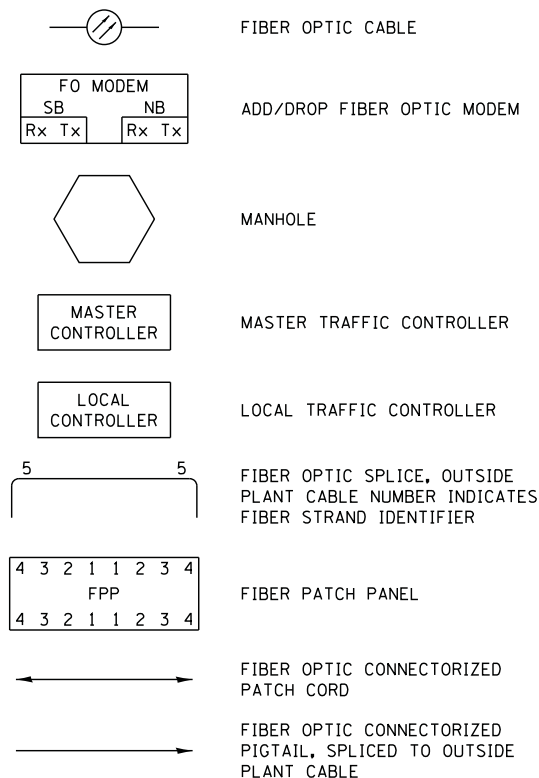

NOTE:

THIS CONTRACTOR SHALL INSTALL OPTICAL SPLICES IN THE EXISTING ENCLOSURE, OPTICAL TERMINATIONS, PIGTAILS, PATCHCORDS, MULTIMODE TO SINGLE MODE CONVERTERS, AND HARDWARE AND SOFTWARE REQUIRED FOR A FULLY OPERATIONAL SYSTEM AND FUTURE CONNECTION TO A CLOSED LOOP SYSTEM. THE COST OF THIS WORK SHALL BE INCLUDED IN "CABINET WORK SPLICING, TESTING AND MISC." ITEM AND SEPARATE PAYMENT WILL NOT BE MADE.

LEGEND

FIBER SCHEDULE

FIBER	FUNCTION	FIBER TYPE	FIBER COLOR	BUFFER TUBE
1	CONTROLLER MODEM	MULTIMODE	BLUE	BLUE
2	CONTROLLER MODEM	MULTIMODE	ORANGE	BLUE
3	CABINET SPARE	MULTIMODE	GREEN	BLUE
4	CABINET SPARE	MULTIMODE	BROWN	BLUE
5	UNUSED	MULTIMODE	SLATE	BLUE
6	UNUSED	MULTIMODE	WHITE	BLUE
7	UNUSED	SINGLE MODE	BLUE	ORANGE
8	UNUSED	SINGLE MODE	ORANGE	ORANGE
9	UNUSED	SINGLE MODE	GREEN	ORANGE
10	UNUSED	SINGLE MODE	BROWN	ORANGE
11	UNUSED	SINGLE MODE	SLATE	ORANGE
12	UNUSED	SINGLE MODE	WHITE	ORANGE