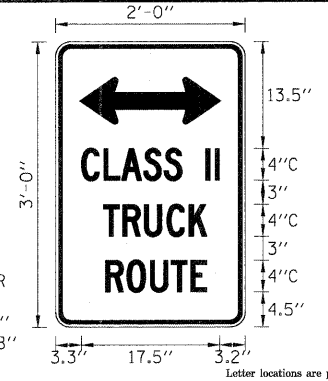

SIGN DETAIL
1:10

SIGN NUMBER	name
WIDTH x HGHT.	3'-6" x 1'-0"
BORDER WIDTH	0.5"
CORNER RADIUS	1.5"
MOUNTING	Ground
BACKGROUND	TYPE: Reflective COLOR: Green
LEGEND/BORDER	TYPE: Reflective COLOR: White/White

SYMBOL	ROT	X	Y	WID	HT

Panel Style: streetsigns.asi
Dimensions are in inches.tenths
Letter locations are panel edge to lower left corner

LETTER POSITIONS (X)		LENGTH	SERIESIZE					
S	h		C 2000					
5.1	9.1	12.8	16.5	20	23.6	26	23.9	64.4
D	r		C 2000					
32.8	35.6						4.1	42.9

SIGN DETAIL
1:10

SIGN NUMBER	name
WIDTH x HGHT.	2'-0" x 3'-0"
BORDER WIDTH	0.5"
CORNER RADIUS	1.5"
MOUNTING	Ground
BACKGROUND	TYPE: Reflective COLOR: White
LEGEND/BORDER	TYPE: Reflective COLOR: Black/Black

SYMBOL	ROT	X	Y	WID	HT

Panel Style: regulatory.asi
Dimensions are in inches.tenths
Letter locations are panel edge to lower left corner

LETTER POSITIONS (X)		LENGTH	SERIESIZE						
C	L	A	S	S	I	I		C 2000	
3.3	6.1	8.4	11.2	13.8	16	18	20.2	17.5	4
T	R	U	C	K				C 2000	
6	8.5	11.3	14.1	16.9				13.1	4
R	O	U	T	E				C 2000	
6.4	9	12	14.7	17.1				12.8	4

SIGN DETAIL
1:10

SIGN NUMBER	name
WIDTH x HGHT.	4'-0" x 1'-0"
BORDER WIDTH	0.5"
CORNER RADIUS	1.5"
MOUNTING	Ground
BACKGROUND	TYPE: Reflective COLOR: Green
LEGEND/BORDER	TYPE: Reflective COLOR: White/White

SYMBOL	ROT	X	Y	WID	HT

Panel Style: streetsigns.asi
Dimensions are in inches.tenths
Letter locations are panel edge to lower left corner

LETTER POSITIONS (X)		LENGTH	SERIESIZE							
F	l	e	e	t	w	o	o	d		C 2000
4.8	8.4	9.9	13.4	16.7	19	25	28.6	32.2	30.5	64.4
D	r								C 2000	
39.1	41.9								4.1	42.9

SIGN DETAIL
1:10

SIGN NUMBER	name
WIDTH x HGHT.	2'-6" x 1'-0"
BORDER WIDTH	0.5"
CORNER RADIUS	1.5"
MOUNTING	Ground
BACKGROUND	TYPE: Reflective COLOR: Green
LEGEND/BORDER	TYPE: Reflective COLOR: White/White

SYMBOL	ROT	X	Y	WID	HT

Panel Style: streetsigns.asi
Dimensions are in inches.tenths
Letter locations are panel edge to lower left corner