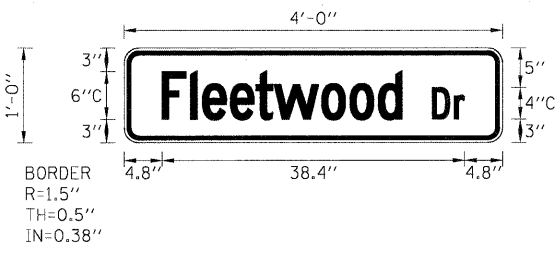

SIGN NUMBER	name
WIDTH x HGHT.	2'-0" x 3'-0"
BORDER WIDTH	0.5"
CORNER RADIUS	1.5"
MOUNTING	Ground
BACKGROUND	TYPE: Reflective COLOR: White
LEGEND/BORDER	TYPE: Reflective COLOR: Black/Black

SYMBOL	ROT	X	Y	WID	HT

Panel Style: regulatory.asi
Dimensions are in inches.tenths
Letter locations are panel edge to lower left corner

LETTER POSITIONS (X)		LENGTH	SERIESIZE						
C	L	A	S	S	I	I		C 2000	
3.3	6.1	8.4	11.2	13.8	16	18	20.2	17.5	4
T	R	U	C	K				C 2000	
6	8.5	11.3	14.1	16.9				13.1	4
R	O	U	T	E				C 2000	
6.4	9	12	14.7	17.1				12.8	4

SIGN DETAIL
1:10