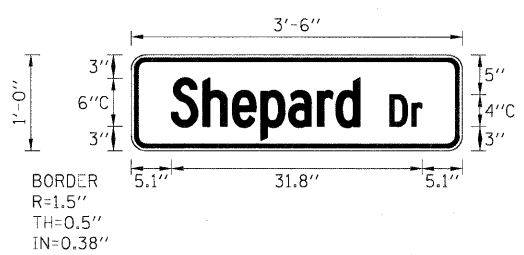

SIGN DETAIL
1:10

SIGN NUMBER	name
WIDTH x HGHT.	3'-6" x 1'-0"
BORDER WIDTH	0.5"
CORNER RADIUS	1.5"
MOUNTING	Ground
BACKGROUND	TYPE: Reflective COLOR: Green
LEGEND/BORDER	TYPE: Reflective COLOR: White/White

SYMBOL	ROT	X	Y	WID	HT

Panel Style: streetsigns.asi
Dimensions are in inches.tenths
Letter locations are panel edge to lower left corner

LETTER POSITIONS (X)		LENGTH	SERIESIZE					
S	h		C 2000					
5.1	9.1	12.8	16.5	20	23.6	26	23.9	64.4
D	r		C 2000					
32.8	35.6						4.1	42.9

SIGN DETAIL
1:10