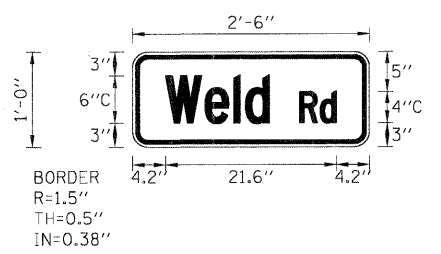

SIGN NUMBER	name
WIDTH x HGHT.	4'-0" x 1'-0"
BORDER WIDTH	0.5"
CORNER RADIUS	1.5"
MOUNTING	Ground
BACKGROUND	TYPE: Reflective COLOR: Green
LEGEND/BORDER	TYPE: Reflective COLOR: White/White

SYMBOL	ROT	X	Y	WID	HT

Panel Style: streetsigns.asi
Dimensions are in inches.tenths
Letter locations are panel edge to lower left corner

LETTER POSITIONS (X)		LENGTH	SERIESIZE							
F	l	e	e	t	w	o	o	d		C 2000
4.8	8.4	9.9	13.4	16.7	19	25	28.6	32.2	30.5	64.4
D	r								C 2000	
39.1	41.9								4.1	42.9

SIGN DETAIL
1:10