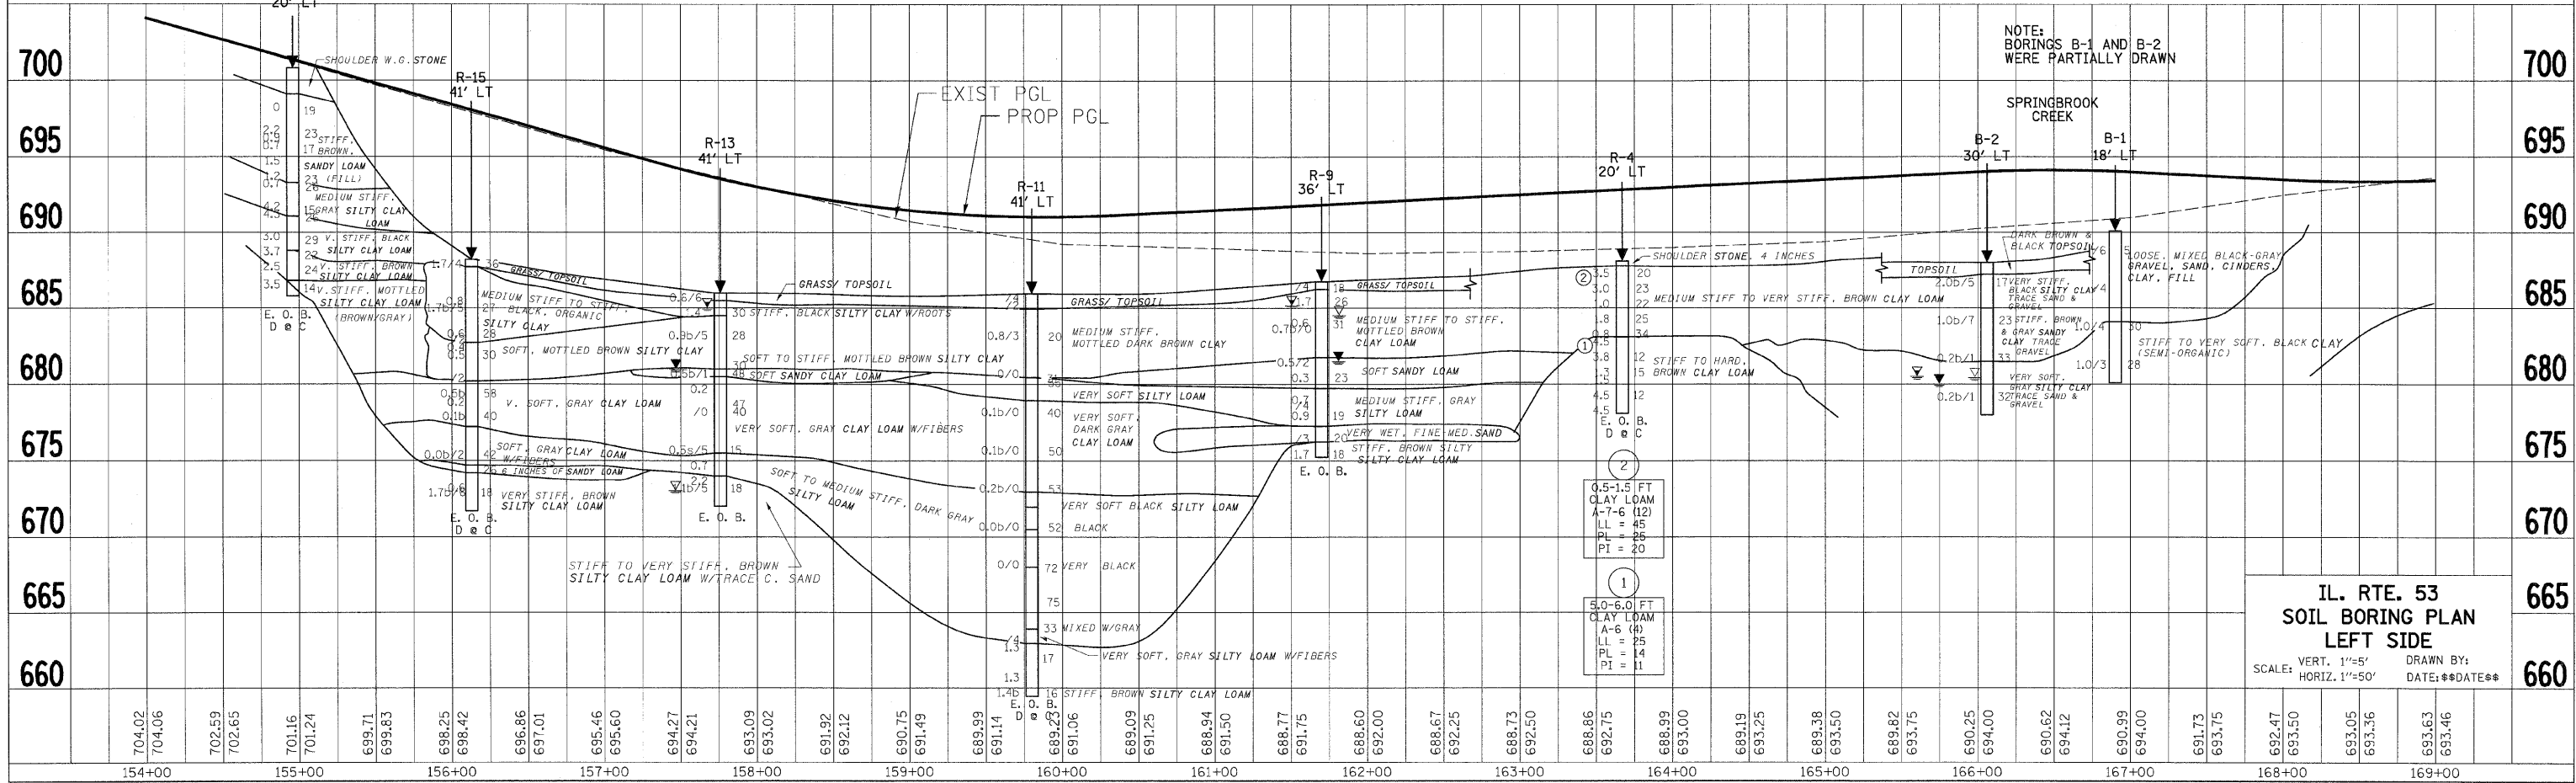

**FOR INFORMATION ONLY**

\*DATE-TIME\*  
\*DGN-SPEC\*  
\*USER\*