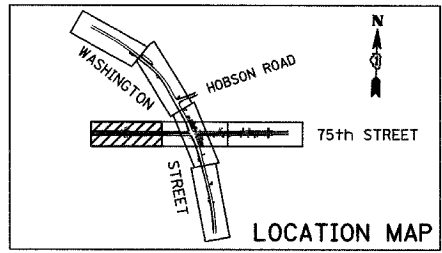

REVISIONS	
NAME	DATE

INTERSECTION IMPROVEMENT
WASHINGTON STREET - 75th STREET
PROPOSED DRAINAGE PLAN & PROFILE
75th STREET
SHEET 5 OF 8
STA. 127+50 TO STA. 142+50

City of **Naperville**

DRAWN: _____ SHEET NO. _____
CHECKED: _____
APPROVED: _____
DATE: APRIL 11, 2008
SCALE: HORIZ. 1"=50'-0" VERT. 1"=5'-0"
JOB NO.: P-91-494-00 PROJECT NO.: M-CMM-7003 (985)