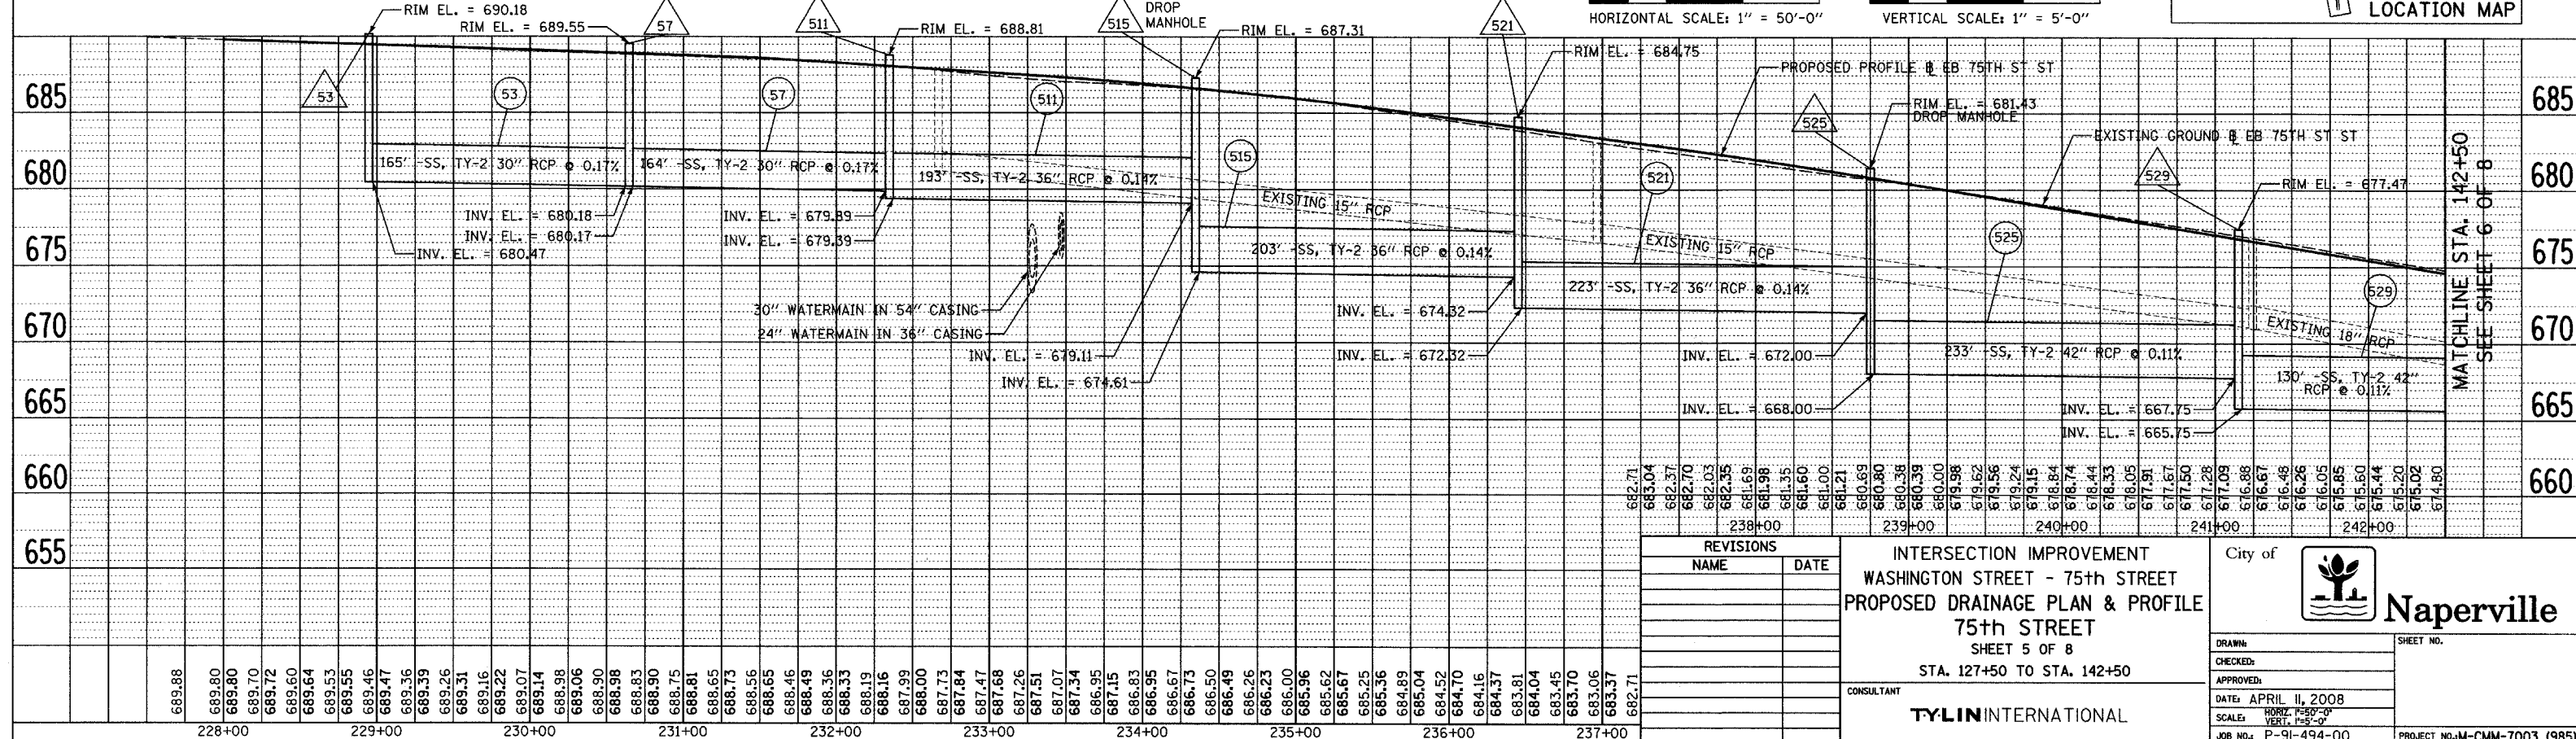

REVISIONS	
NAME	DATE

INTERSECTION IMPROVEMENT
WASHINGTON STREET - 75th STREET
PROPOSED DRAINAGE PLAN & PROFILE
75th STREET
SHEET 5 OF 8
STA. 127+50 TO STA. 142+50

City of **Naperville**

DRAWN: _____ SHEET NO. _____
CHECKED: _____
APPROVED: _____
DATE: APRIL 11, 2008
SCALE: HORIZ. 1"=50'-0" VERT. 1"=5'-0"
JOB NO.: P-91-494-00 PROJECT NO.: M-CMM-7003 (985)