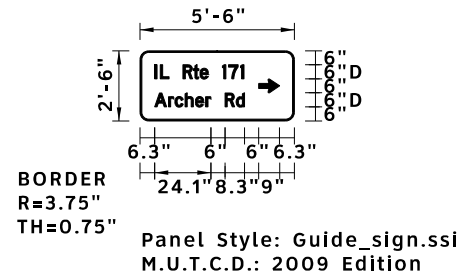

SIGN DETAIL

1:76

SIGN NUMBER	SB-PM-57, STA 7+80 LT
WIDTH x HGHT.	5'-6" x 2'-6"
BORDER WIDTH	0.75"
CORNER RADIUS	3.75"
MOUNTING	Overhead
BACKGROUND	TYPE: Reflective-ZZ
	COLOR: Green
LEGENDBORDER	TYPE: Reflective-ZZ
	COLOR: WhiteWhite

Panel Style: Guide_sign.ssi

Dimensions are in inches.tenths

Letter locations are panel edge to lower left corner

SYMBOL	ROT	X	Y	WID	HT
ARUP	270	50.7	12	6	9

LETTER POSITIONS (X)

LETTER POSITIONS (X)																												LENGTH	SERIES/SIZE																			
I	L	R	t	e	1	7	1																									38.2	D 2000 6,4.5															
6.3	8.7	18.4	22.9	25.7	35.2	37.9	43																																									
A	r	c	h	e	r	R	d																										38.4	D 2000 6,4.5														
6.3	12.2	14.9	19.3	23.7	28.1	36.4	41.1																																									