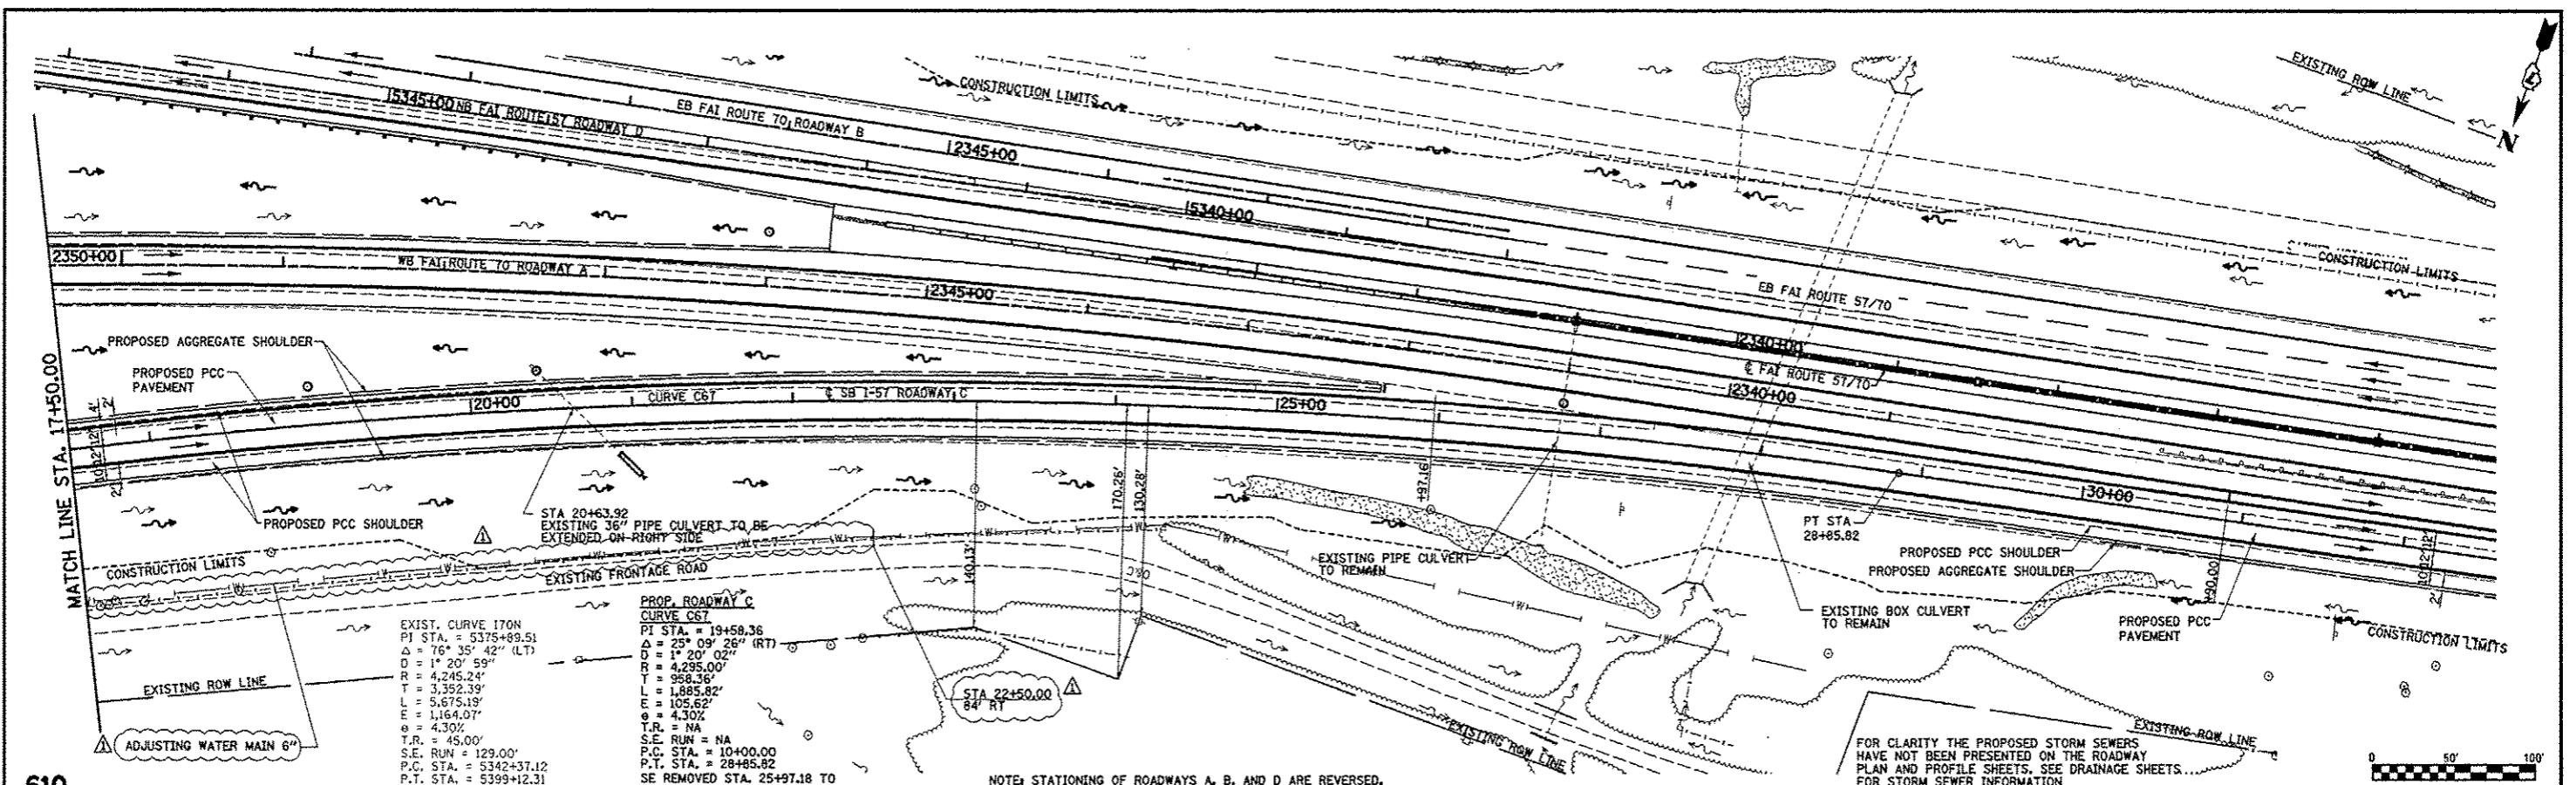

DATE	
BY	
REVISIONS	
PLANNING	
DESIGN	
CONSTRUCTION	
AS-BUILT	
NO. _____	
DATE _____	

DATE	
BY	
REVISIONS	
PLANNING	
DESIGN	
CONSTRUCTION	
AS-BUILT	
NO. _____	
DATE _____