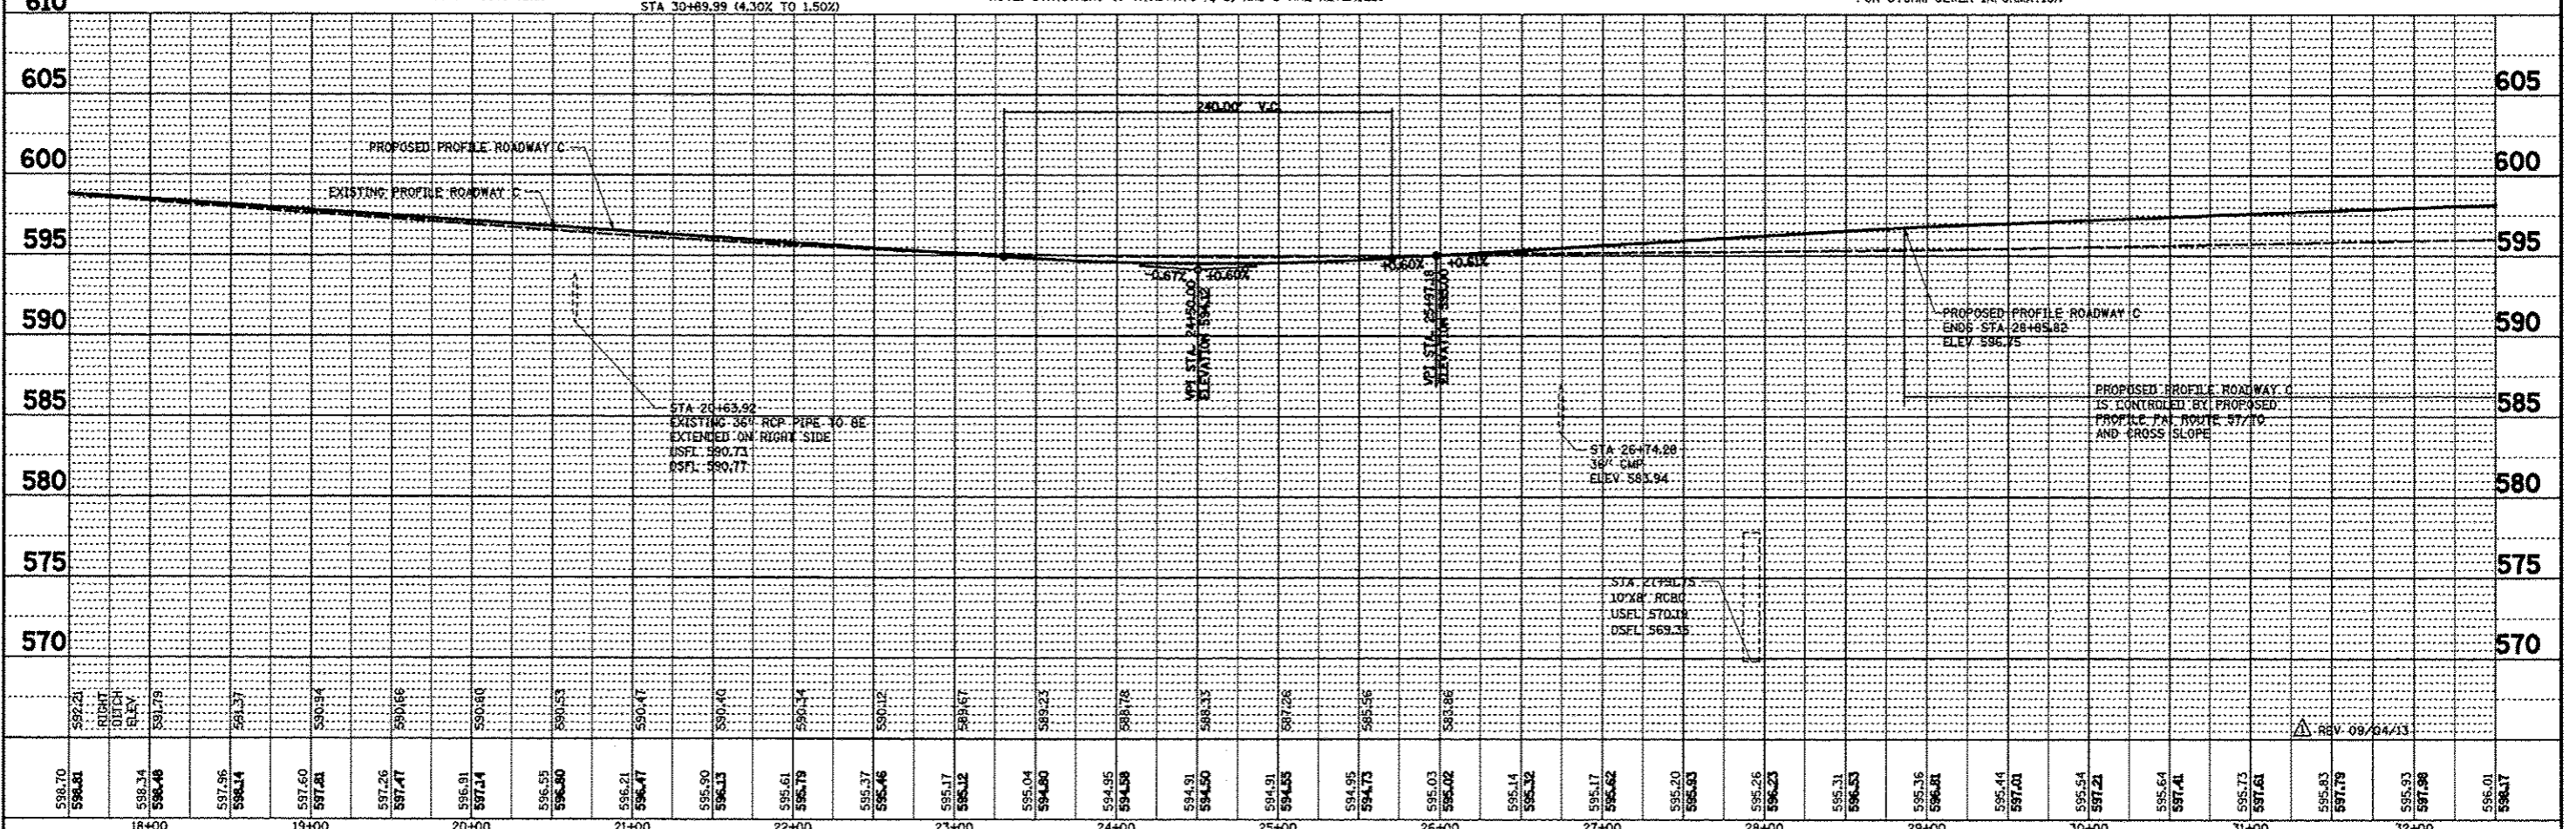

EXIST. CURVE 170N
PI STA. = 5375+89.51
 $\Delta = 76^\circ 35' 42''$ (LT)
 $D = 1^\circ 20' 59''$
 $R = 4,245.24'$
 $T = 3,352.39'$
 $E = 3,675.13'$
 $b = 1,164.07'$
 $\theta = 4.30\%$
 $T.R. = 45.00'$
 $S.E. RUN = 129.00'$
 $P.C. STA. = 5342+37.12$
 $P.T. STA. = 5399+12.31$

PROP. ROADWAY C
CURVE C67
PI STA. = 19+58.36
 $\Delta = 25^\circ 09' 26''$ (RT)
 $D = 1^\circ 20' 02''$
 $R = 4,295.00'$
 $T = 958.36'$
 $L = 1,885.82'$
 $E = 105.52'$
 $\theta = 4.30\%$
 $T.R. = NA$
 $S.E. RUN = NA$
 $P.C. STA. = 10+00.00$
 $P.T. STA. = 28+85.82$
SE REMOVED STA. 25+97.18 TO
STA 30+89.99 (4.30% TO 1.50%)

NOTE: STATIONING OF ROADWAYS A, B, AND D ARE REVERSED.

FOR CLARITY THE PROPOSED STORM SEWERS
HAVE NOT BEEN PRESENTED ON THE ROADWAY
PLAN AND PROFILE SHEETS. SEE DRAINAGE SHEETS.
FOR STORM SEWER INFORMATION