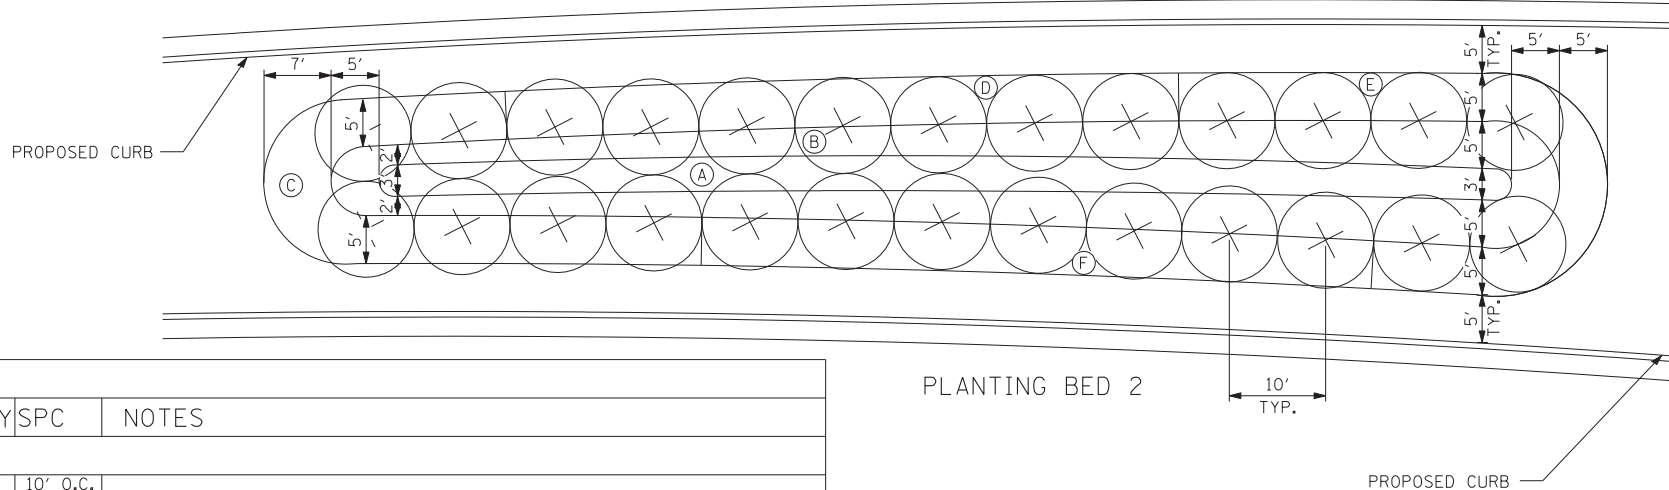

LANDSCAPE SCHEDULE - 147TH BED 2

BED	KEY	BOTANICAL NAME	COMMON NAME	SIZE	QTY	SPC	NOTES
ORNAMENTAL TREES							
		SYRINGA RETICULATA 'SUMMER SNOW'	SUMMER SNOW JAPANESE TREE LILAC	2.5" CAL	26	10' O.C.	
SHRUBS							
B		RHUS AROMATICA 'GRO-LOW'	GRO-LOW FRAGRANT SUMAC	18" WIDTH/ CONTAINER	145	36" O.C.	
ORNAMENTAL GRASSES							
A		SCHIZACHYRIUM SCOPARIUM 'CAROUSEL'	CAROUSEL LITTLE BLUESTEM	1 GAL	150	24" O.C.	
PERENNIALS							
C		NEPETA FAASSENII 'WALKER'S LOW'	WALKER'S LOW CATMINT	1 GAL	140	18" O.C.	
D		HEMEROCALLIS 'HAPPY RETURNS'	HAPPY RETURNS DAYLILY	1 GAL	28	15" O.C.	
D		HEMEROCALLIS 'JOLYENE NICOLE'	JOLYENE NICOLE DAYLILY	1 GAL	28	15" O.C.	
D		HEMEROCALLIS 'PARDON ME'	DAYLILY 'PARDON ME'	1 GAL	28	15" O.C.	
D		HEMEROCALLIS 'RUBY STELLA'	DAYLILY 'RUBY STELLA'	1 GAL	28	15" O.C.	
D		HEMEROCALLIS 'SILOAM DOUBLE CLASSIC'	DAYLILY SILOAM DOUBLE CLASSIC	1 GAL	28	15" O.C.	
D		HEMEROCALLIS 'STELLA DE ORO'	DAYLILY STELLA DE ORO	1 GAL	28	15" O.C.	
E		ALLIUM TANGUTICUM 'SUMMER SENSATION'	SUMMER SENSATION ORNAMENTAL ONION	1 GAL	45	18" O.C.	
E		ECHINACEA PURPUREA 'PRAIRIE SPLENDOR'	PRAIRIE SPLENDOR PURPLE CONEFLOWER	1 GAL	45	18" O.C.	
E		LIATRIS SPICATA KOBOLD	KOBOLD SPIKE GAYFEATHER	1 GAL	45	18" O.C.	
F		HEMEROCALLIS 'HAPPY RETURNS'	HAPPY RETURNS DAYLILY	1 GAL	28	15" O.C.	
F		HEMEROCALLIS 'JOLYENE NICOLE'	JOLYENE NICOLE DAYLILY	1 GAL	28	15" O.C.	
F		HEMEROCALLIS 'PARDON ME'	DAYLILY 'PARDON ME'	1 GAL	28	15" O.C.	
F		HEMEROCALLIS 'RUBY STELLA'	DAYLILY 'RUBY STELLA'	1 GAL	28	15" O.C.	
F		HEMEROCALLIS 'SILOAM DOUBLE CLASSIC'	DAYLILY SILOAM DOUBLE CLASSIC	1 GAL	28	15" O.C.	
F		HEMEROCALLIS 'STELLA DE ORO'	DAYLILY STELLA DE ORO	1 GAL	28	15" O.C.	
BULBS							
A		ALLIUM HOLLANDICUM 'SENSATION'	SENSATION ORNAMENTAL ONION	TOP SIZE	1000	8" O.C.	1 BULB PER HOLE - INTERPLANTED BETWEEN GRASSES
C		NARCISSUS 'TETE A TETE'	TETE A TETE DAFFODIL	TOP SIZE	900	6" O.C.	3 BULBS PER HOLE - INTERPLANTED BETWEEN WALKER'S LOW CATMINT
D		NARCISSUS 'CARLTON'	CARLTON DAFFODIL	TOP SIZE	200	15" O.C.	
D		NARCISSUS 'ICE FOLLIES'	ICE FOLLIES DAFFODIL	TOP SIZE	200	15" O.C.	1 OF EACH BULB PER HOLE - INTERPLANTED BETWEEN DAYLILIES
D		NARCISSUS 'PROFESSOR EINSTEIN'	PROFESSOR EINSTEIN DAFFODIL	TOP SIZE	200	15" O.C.	
E		NARCISSUS 'TAHITI'	TAHITI DAFFODIL	TOP SIZE	500	18" O.C.	5 BULBS PER HOLE - INTERPLANTED BETWEEN ALLIUM, ECHINACEA, & LIATRIS
F		NARCISSUS 'CARLTON'	CARLTON DAFFODIL	TOP SIZE	200	15" O.C.	
F		NARCISSUS 'ICE FOLLIES'	ICE FOLLIES DAFFODIL	TOP SIZE	200	15" O.C.	1 OF EACH BULB PER HOLE - INTERPLANTED BETWEEN DAYLILIES
F		NARCISSUS 'PROFESSOR EINSTEIN'	PROFESSOR EINSTEIN DAFFODIL	TOP SIZE	200	15" O.C.	