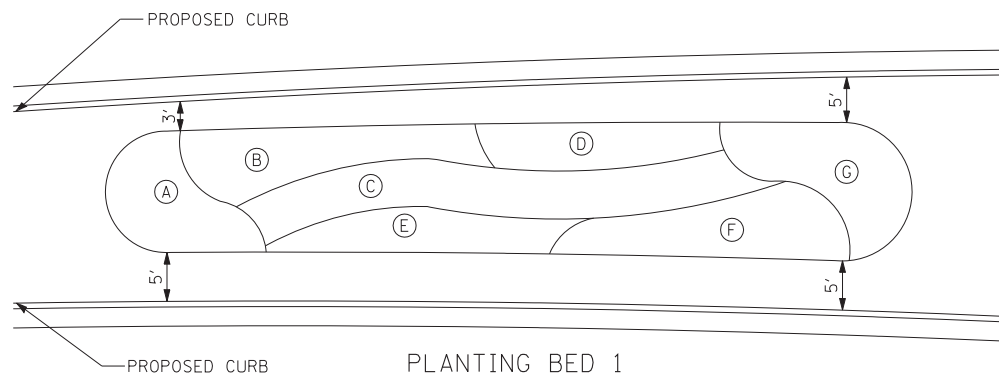

LANDSCAPE SCHEDULE - 147TH BED 2

BED	KEY	BOTANICAL NAME	COMMON NAME	SIZE	QTY	SPC	NOTES
ORNAMENTAL TREES							
		SYRINGA RETICULATA 'SUMMER SNOW'	SUMMER SNOW JAPANESE TREE LILAC	2.5" CAL	26	10' O.C.	
SHRUBS							
B		RHUS AROMATICA 'GRO-LOW'	GRO-LOW FRAGRANT SUMAC	18" WIDTH/ CONTAINER	145	36" O.C.	
ORNAMENTAL GRASSES							
A		SCHIZACHYRIUM SCOPARIUM 'CAROUSEL'	CAROUSEL LITTLE BLUESTEM	1 GAL	150	24" O.C.	
PERENNIALS							
C		NEPETA FAASSENII 'WALKER'S LOW'	WALKER'S LOW CATMINT	1 GAL	140	18" O.C.	
D		HEMEROCALLIS 'HAPPY RETURNS'	HAPPY RETURNS DAYLILY	1 GAL	28	15" O.C.	
D		HEMEROCALLIS 'JOLYENE NICOLE'	JOLYENE NICOLE DAYLILY	1 GAL	28	15" O.C.	
D		HEMEROCALLIS 'PARDON ME'	DAYLILY 'PARDON ME'	1 GAL	28	15" O.C.	
D		HEMEROCALLIS 'RUBY STELLA'	DAYLILY 'RUBY STELLA'	1 GAL	28	15" O.C.	
D		HEMEROCALLIS 'SILOAM DOUBLE CLASSIC'	DAYLILY SILOAM DOUBLE CLASSIC	1 GAL	28	15" O.C.	
D		HEMEROCALLIS 'STELLA DE ORO'	DAYLILY STELLA DE ORO	1 GAL	28	15" O.C.	
E		ALLIUM TANGUTICUM 'SUMMER SENSATION'	SUMMER SENSATION ORNAMENTAL ONION	1 GAL	45	18" O.C.	
E		ECHINACEA PURPUREA 'PRAIRIE SPLENDOR'	PRAIRIE SPLENDOR PURPLE CONEFLOWER	1 GAL	45	18" O.C.	
E		LIATRIS SPICATA KOBOLD	KOBOLD SPIKE GAYFEATHER	1 GAL	45	18" O.C.	
F		HEMEROCALLIS 'HAPPY RETURNS'	HAPPY RETURNS DAYLILY	1 GAL	28	15" O.C.	
F		HEMEROCALLIS 'JOLYENE NICOLE'	JOLYENE NICOLE DAYLILY	1 GAL	28	15" O.C.	
F		HEMEROCALLIS 'PARDON ME'	DAYLILY 'PARDON ME'	1 GAL	28	15" O.C.	
F		HEMEROCALLIS 'RUBY STELLA'	DAYLILY 'RUBY STELLA'	1 GAL	28	15" O.C.	
F		HEMEROCALLIS 'SILOAM DOUBLE CLASSIC'	DAYLILY SILOAM DOUBLE CLASSIC	1 GAL	28	15" O.C.	
F		HEMEROCALLIS 'STELLA DE ORO'	DAYLILY STELLA DE ORO	1 GAL	28	15" O.C.	
BULBS							
A		ALLIUM HOLLANDICUM 'SENSATION'	SENSATION ORNAMENTAL ONION	TOP SIZE	1000	8" O.C.	1 BULB PER HOLE - INTERPLANTED BETWEEN GRASSES
C		NARCISSUS 'TETE A TETE'	TETE A TETE DAFFODIL	TOP SIZE	900	6" O.C.	3 BULBS PER HOLE - INTERPLANTED BETWEEN WALKER'S LOW CATMINT
D		NARCISSUS 'CARLTON'	CARLTON DAFFODIL	TOP SIZE	200	15" O.C.	
D		NARCISSUS 'ICE FOLLIES'	ICE FOLLIES DAFFODIL	TOP SIZE	200	15" O.C.	1 OF EACH BULB PER HOLE - INTERPLANTED BETWEEN DAYLILIES
D		NARCISSUS 'PROFESSOR EINSTEIN'	PROFESSOR EINSTEIN DAFFODIL	TOP SIZE	200	15" O.C.	
E		NARCISSUS 'TAHITI'	TAHITI DAFFODIL	TOP SIZE	500	18" O.C.	5 BULBS PER HOLE - INTERPLANTED BETWEEN ALLIUM, ECHINACEA, & LIATRIS
F		NARCISSUS 'CARLTON'	CARLTON DAFFODIL	TOP SIZE	200	15" O.C.	
F		NARCISSUS 'ICE FOLLIES'	ICE FOLLIES DAFFODIL	TOP SIZE	200	15" O.C.	1 OF EACH BULB PER HOLE - INTERPLANTED BETWEEN DAYLILIES
F		NARCISSUS 'PROFESSOR EINSTEIN'	PROFESSOR EINSTEIN DAFFODIL	TOP SIZE	200	15" O.C.	