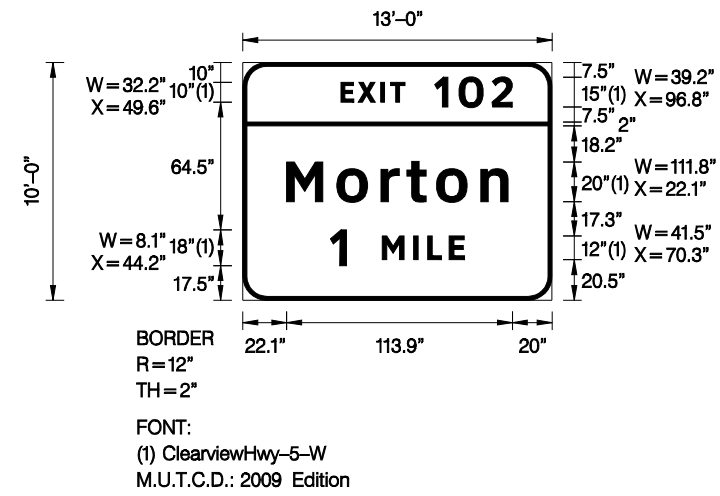

**SIGN DETAIL**  
1:100

SIGN NUMBER	535 + 91
WIDTH x HGHT.	13'-0" x 10'-0"
BORDER WIDTH	2"
CORNER RADIUS	12"
MOUNTING	Ground
BACKGROUND	TYPE: ZZ Retro Reflective COLOR: Color 24
LEGEND/BORDER	TYPE: ZZ Retro Reflective COLOR: Color 92/Color 92

SYMBOL	ROT	X	Y	WID	HT

Letter locations are panel edge to lower left corner

LETTER POSITIONS (X)														LENGTH	SERIESSIZE	
E	X	I	T	1	0	2									ClearviewHwy-5-W	
49.6	58.2	69.6	74.5	96.8	109.1	125.7									86.4	10,15
M	o	r	t	o	n											ClearviewHwy-5-W
22.1	47.5	69.7	82.7	97.8	120										111.8	2016.3
1	M	I	L	E												ClearviewHwy-5-W
44.2	70.3	86.1	93.3	104.2											67.6	18,12