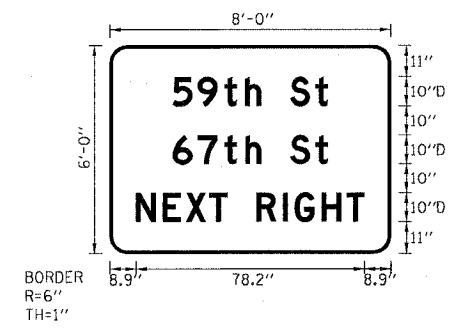

SIGN DETAIL

SIGN NUMBER	TS-102-09
WIDTH x HEIGHT	8'-0" x 6'-0"
BORDER WIDTH	1"
CORNER RADIUS	6"
MOUNTING	TEMPORARY GROUND
BACKGROUND	TYPE: REFLECTIVE
	COLOR: ORANGE
LEGEND/BORDER	TYPE: REFLECTIVE
	COLOR: BLACK

SYMBOL	X	Y	WID	HT

DIMENSIONS ARE IN INCHES, TENTHS   LETTER LOCATIONS ARE PANEL EDGE TO LOWER LEFT CORNER

LETTER POSITIONS (X)												LENGTH SERIES, SIZE	
S	g	t	h		S	t						53.1	D10
21.5	30.1	39.2	46.3	51.7	61.7	70.3							
6	7	t	h		S	t						53.1	D10
21.5	30.1	39.2	46.3	51.7	61.7	70.4							
N	E	X	T		R	I	G	H	T			78.2	D10
8.9	18	26	34	40.1	50.1	59.3	63.2	72.3	81