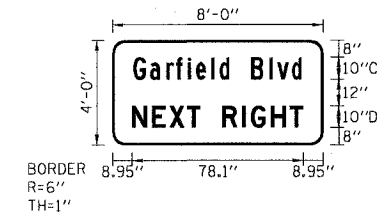

SIGN DETAIL

SIGN NUMBER	TS-104-01
WIDTH x HEIGHT	8'-0" x 4'-0"
BORDER WIDTH	1"
CORNER RADIUS	6"
MOUNTING	TEMPORARY GROUND
BACKGROUND	TYPE: REFLECTIVE
	COLOR: ORANGE
LEGEND/BORDER	TYPE: NON-REFLECTIVE
	COLOR: BLACK

SYMBOL	X	Y	WID	HT

DIMENSIONS ARE IN INCHES, TENTHS   LETTER LOCATIONS ARE PANEL EDGE TO LOWER LEFT CORNER

LETTER POSITIONS (X)												LENGTH SERIES, SIZE		
G	c	r	f	i	e	l	d	B	l	v	d	76.6	C10/7.5	
9.7	17.3	24.7	29.2	34.4	38.3	45.2	49	53.3	63.3	71.7	75.3	81.9		
N	E	X	T		R	I	G	H	T			78.1	D10	
9	18.1	26.1	34	40.1	50.1	59.3	63.2	72.3	80.9