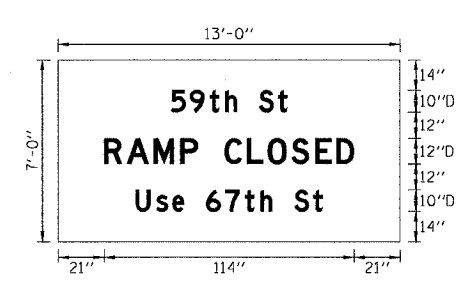

SIGN DETAIL

SIGN NUMBER	TS-102-01
WIDTH x HEIGHT	13'-0" x 6'-0"
BORDER WIDTH	1"
CORNER RADIUS	6"
MOUNTING	TEMPORARY OVERLAY
BACKGROUND	TYPE: REFLECTIVE
	COLOR: ORANGE
LEGEND/BORDER	TYPE: NON-REFLECTIVE
	COLOR: BLACK

SYMBOL	X	Y	WID	HT

DIMENSIONS ARE IN INCHES, TENTHS LETTER LOCATIONS ARE PANEL EDGE TO LOWER LEFT CORNER

LETTER POSITIONS (X)												LENGTH SERIES, SIZE	
S	g	t	h		S	t						53.1	D10/7.5
51.5	60.1	69.2	76.3	81.7	91.7	100.3							
R	A	M	P		C	L	O	S	E	D		114	D12
21	31.3	43.6	55.8	63.9	75.8	86.2	95.8	106.5	117.4	127			
U	s	e		6	7	t	h		S	t		85.3	D10/7.5
35.3	44.8	52.2	57.5	67.5	76.2	85.3	92.4	97.8	107.8	116.4			

SYMBOL	X	Y	WID	HT

DIMENSIONS ARE IN INCHES, TENTHS LETTER LOCATIONS ARE PANEL EDGE TO LOWER LEFT CORNER

LETTER POSITIONS (X)												LENGTH SERIES, SIZE	
G	a	r	f	i	e	l	d						
9	18.2	27	32.4	38.5	43	51.2	55.6	61	(CONTINUED ON NEXT LINE)				
B	l	v	d	l	1/2	M	I	L	E	S		173.1	D10/7.5, D12
71	81	85.1	93.2	108.5	117.5	145.3	155.4	159.4	167.3	175.3			

SYMBOL	X	Y	WID	HT

DIMENSIONS ARE IN INCHES, TENTHS LETTER LOCATIONS ARE PANEL EDGE TO LOWER LEFT CORNER

LETTER POSITIONS (X)												LENGTH SERIES, SIZE		
G	c	r	f	i	e	l	d	B	l	v	d	76.6	C10/7.5	
9.7	17.3	24.7	29.2	34.4	38.3	45.2	49	53.3	63.3	71.7	75.3	81.9		
N	E	X	T		R	I	G	H	T			78.1	D10	
9	18.1	26.1	34	40.1	50.1	59.3	63.2	72.3	80.9					