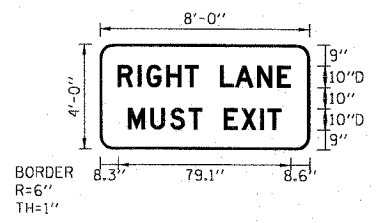

SIGN DETAIL

SIGN NUMBER	TS-201-01
WIDTH x HEIGHT	8'-0" x 4'-0"
BORDER WIDTH	1"
CORNER RADIUS	6"
MOUNTING	TEMPORARY GROUND
BACKGROUND	TYPE: REFLECTIVE COLOR: ORANGE
LEGEND/BORDER	TYPE: NON-REFLECTIVE COLOR: BLACK

SYMBOL	X	Y	WID	HT

DIMENSIONS ARE IN INCHES.TENTHS LETTER LOCATIONS ARE PANEL EDGE TO LOWER LEFT CORNER

LETTER POSITIONS (X)										LENGTH SERIES, SIZE	
R	I	G	H	T		L	A	N	E	79.1	D10
8.3	17.4	21.4	30.5	39.1	45.2	55.2	62	72.2	81.3		
M	U	S	T		E	X	I	T		70.1	D10
13	23.1	32.2	40.8	46.9	56.9	64.9	73.5	76.9