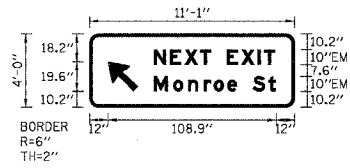

SIGN DETAIL
1:50

SIGN NUMBER	TS17-01
WIDTH x HIGHT	11'-3" x 4'-0"
BORDER WIDTH	2"
CORNER RADIUS	6"
MOUNTING	Ground
BACKGROUND	TYPE: Reflective COLOR: Green
LEGEND/BORDER	TYPE: Reflective COLOR: White/Pure White

SYMBOL	X	Y	WID	HT
ARMED	12	10.2	16	25.2

LETTER POSITIONS (X)										LENGTH	SERIESIZE
N	E	X	T	E	X	I	T				EM
41.7	52.2	61.6	71.6	79	89	98.4	109.1	113.1		78.7	10
M	o	n	r	o	e	S	t				EM
41.7	54.4	64	74.2	80.6	88.4	95.8	105.8	115.9		79.2	107.5