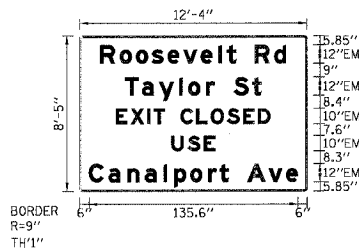

SIGN DETAIL
1:50

SIGN NUMBER	TS21-01 & TS19-01
WIDTH x HIGHT	12'-4" x 6'-5"
BORDER WIDTH	1"
CORNER RADIUS	9"
MOUNTING	Overhead
BACKGROUND	TYPE: Reflective COLOR: Orange
LEGEND/BORDER	TYPE: Reflective COLOR: Black

SYMBOL	X	Y	WID	HT

LETTER POSITIONS (X)										LENGTH	SERIESIZE	
R	o	o	s	e	v	e	l	t	R	d	EM	
13.5	26.2	36.7	46.9	57.2	67.4	78.7	90.1	95.7	101.8	118.8	120.5	
T	a	y	l	o	r	S	t				EM	
28.5	40.6	51.5	64.6	70.6	82.1	88	100	112.1			88.7	
E	X	I	T	C	L	O	S	E	D		EM	
23.7	33.2	43.9	48	66.4	65.6	75.7	85.2	95.6	109.3	115.5	100.3	
U	S	E									EM	
59.8	70.1	80.7									28.4	
C	a	n	a	l	p	o	r	t	A	v	e	EM
6	18.8	31	42.4	54.6	61.4	71.8	83.3	90.7	96.7	108.7	122.6	

REVISIONS NAME	DATE