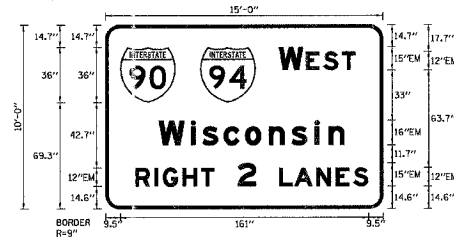

SIGN DETAIL
1:50

SIGN NUMBER	TS17-02
WIDTH x HIGHT	15'-0" x 10'-0"
BORDER WIDTH	2"
CORNER RADIUS	9"
MOUNTING	Overhead
BACKGROUND	TYPE: Reflective COLOR: Green
LEGEND/BORDER	TYPE: Reflective COLOR: White/Pure White

SYMBOL	X	Y	WID	HT
M1.1	9.5	69.3	36	36
M1.1	61.5	69.3	36	36

LETTER POSITIONS (X)										LENGTH	SERIESIZE
W	E	S	T								EM
112.5	130.1	141.4	153.4							49.8	15.12
W	i	s	c	o	n	s	i	n			EM
34.4	55.4	60	76.6	90.5	106	120.7	135.7	144.9		120.5	16.12
R	I	G	H	T	2	L	A	N	E	S	EM
19.1	31.5	37.2	49.8	61.9	80.7	112.7	132.3	136.5	149.4	160.7	15.14