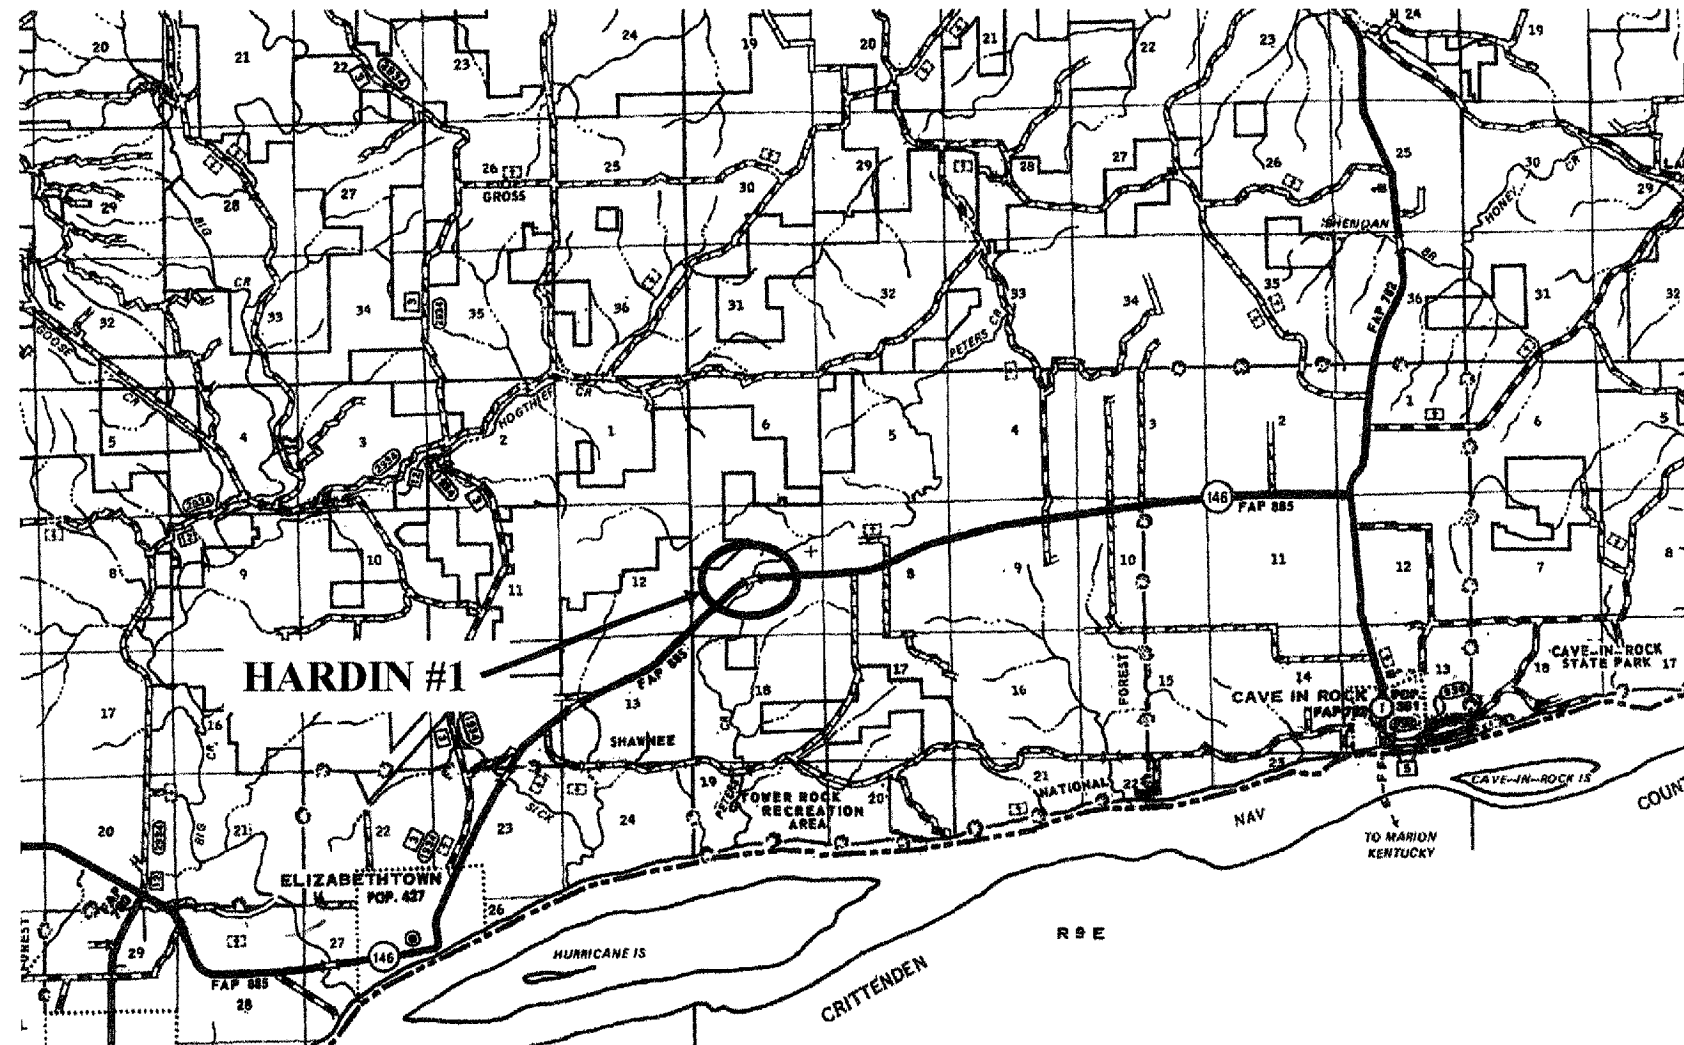

LOCATION MAP

HARDIN COUNTY
ILLINOIS 146

SEE GUARDRAIL SCHEDULE
FOR LOCATION DETAILS