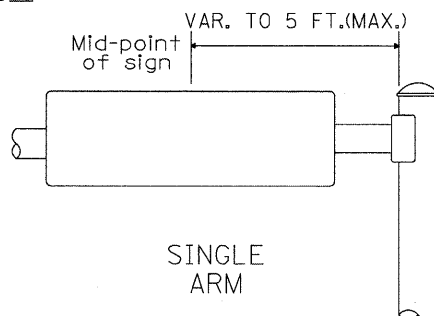

NOTE: SIGN DIMENSIONS ARE IN ENGLISH UNITS.

A	B	C
18"	2"	14"

SIGNFIX ALUMINUM CHANNEL FRAMING SYSTEM shall be used. See Note #5.

A	B	C
18"	2"	12"
30"	2"	22"

UPPER TO LOWER CASE SPACING CHART 8-6 INCH SERIES "C & D"