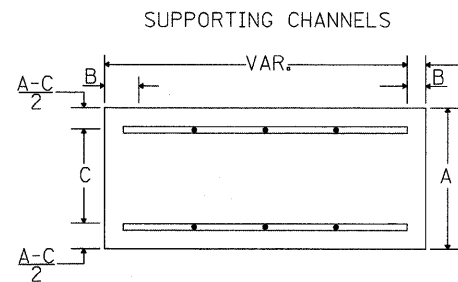

NOTE: SIGN DIMENSIONS ARE IN ENGLISH UNITS.

A	B	C
18"	2"	14"

SIGNFIX ALUMINUM CHANNEL FRAMING SYSTEM shall be used. See Note #5.

A	B	C
18"	2"	12"
30"	2"	22"

UPPER TO LOWER CASE SPACING CHART 8-6 INCH SERIES "C & D"