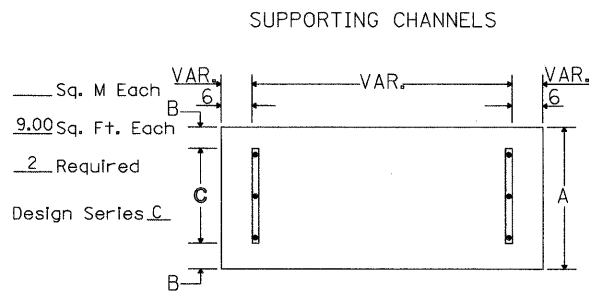

NOTE: SIGN DIMENSIONS ARE IN ENGLISH UNITS.

A	B	C
18"	2"	14"

SIGNFIX ALUMINUM CHANNEL FRAMING SYSTEM shall be used. See Note #5.

A	B	C
18"	2"	12"
30"	2"	22"

UPPER TO LOWER CASE SPACING CHART 8-6 INCH SERIES "C & D"