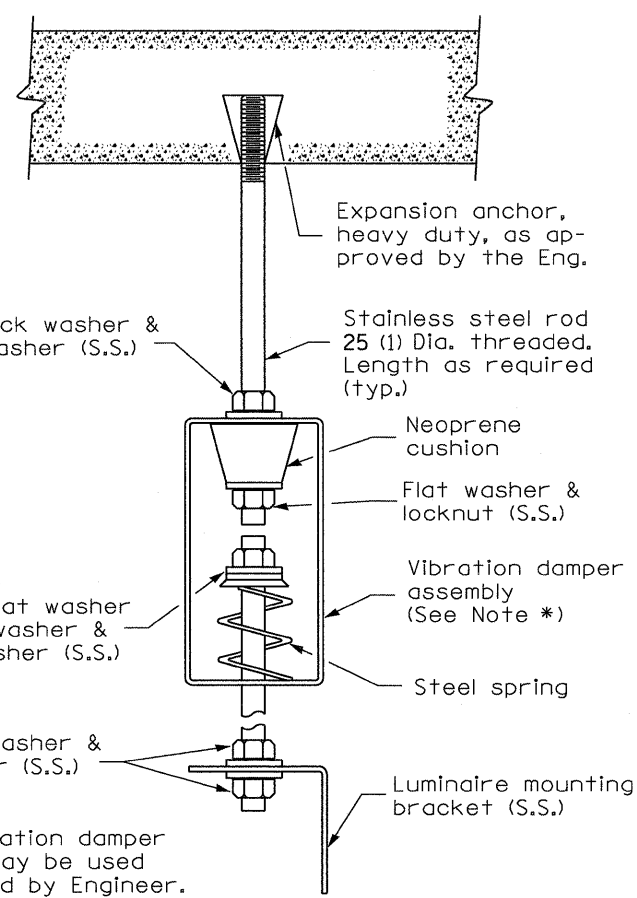

CONDUIT HANGER

LUMINAIRE HANGER ASSEMBLY DETAIL A

All dimensions are in millimeters (inches) unless otherwise shown.

UNDERPASS LIGHTING
(Mounted on Face Pier)

UNDERPASS LIGHTING
(Mounted to Bridge Deck)

Existing 65 (2 1/2) Dia. PVC conduit

DATE	REVISIONS
01/30/06	ADDED PVCC CONDUIT

UNDERPASS LIGHTING