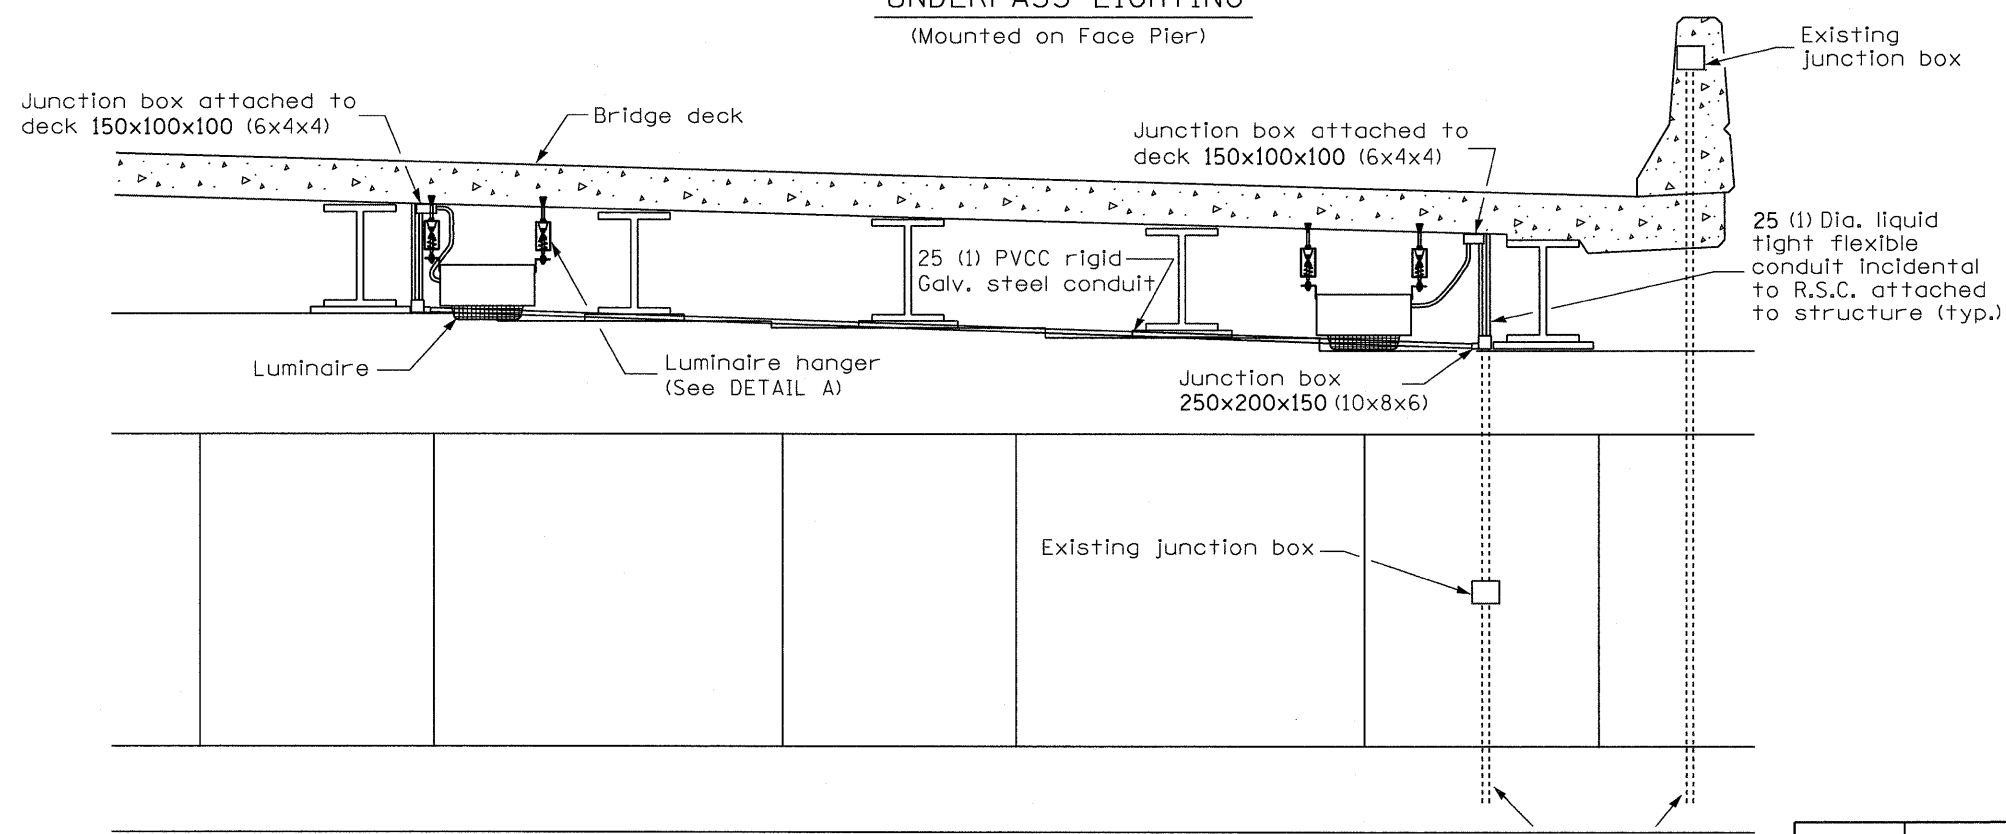

CONDUIT HANGER

LUMINAIRE HANGER ASSEMBLY DETAIL A

All dimensions are in millimeters (inches) unless otherwise shown.

UNDERPASS LIGHTING
(Mounted on Face Pier)

UNDERPASS LIGHTING
(Mounted to Bridge Deck)

Existing 65 (2 1/2) Dia. PVC conduit

DATE	REVISIONS
01/30/06	ADDED PVCC CONDUIT

UNDERPASS LIGHTING