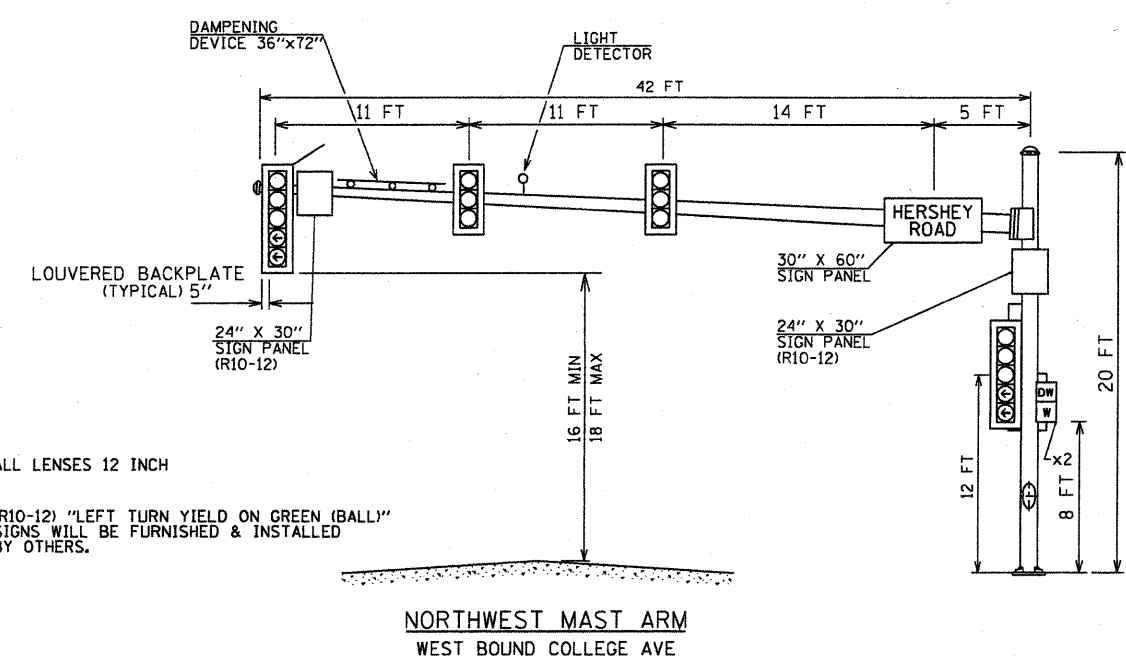

ALL LENSES 12 INCH
(R10-12) "LEFT TURN YIELD ON GREEN (BALL)"
SIGNS WILL BE FURNISHED & INSTALLED
BY OTHERS.

SOUTHEAST MAST ARM
EAST BOUND COLLEGE AVE

ALL LENSES 12 INCH
(R10-12) "LEFT TURN YIELD ON GREEN (BALL)"
SIGNS WILL BE FURNISHED & INSTALLED
BY OTHERS.

NORTHEAST MAST ARM
NORTH BOUND HERSHEY RD

ALL LENSES 12 INCH
(R10-12) "LEFT TURN YIELD ON GREEN (BALL)"
SIGNS WILL BE FURNISHED & INSTALLED
BY OTHERS.

NORTHWEST MAST ARM
WEST BOUND COLLEGE AVE

ALL LENSES 12 INCH
(R10-12) "LEFT TURN YIELD ON GREEN (BALL)"
SIGNS WILL BE FURNISHED & INSTALLED
BY OTHERS.

SOUTHWEST MAST ARM
SOUTH BOUND HERSHEY RD