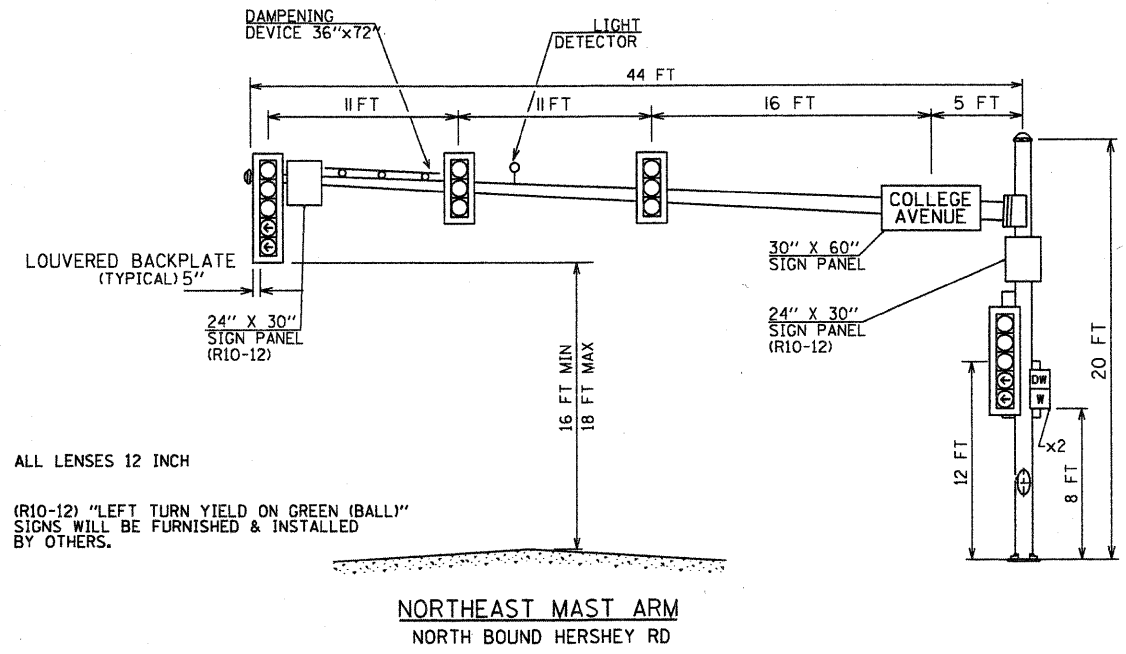

ALL LENSES 12 INCH
(R10-12) "LEFT TURN YIELD ON GREEN (BALL)"
SIGNS WILL BE FURNISHED & INSTALLED
BY OTHERS.

SOUTHEAST MAST ARM
EAST BOUND COLLEGE AVE

ALL LENSES 12 INCH
(R10-12) "LEFT TURN YIELD ON GREEN (BALL)"
SIGNS WILL BE FURNISHED & INSTALLED
BY OTHERS.

NORTHEAST MAST ARM
NORTH BOUND HERSHEY RD

ALL LENSES 12 INCH
(R10-12) "LEFT TURN YIELD ON GREEN (BALL)"
SIGNS WILL BE FURNISHED & INSTALLED
BY OTHERS.

NORTHWEST MAST ARM
WEST BOUND COLLEGE AVE

ALL LENSES 12 INCH
(R10-12) "LEFT TURN YIELD ON GREEN (BALL)"
SIGNS WILL BE FURNISHED & INSTALLED
BY OTHERS.

SOUTHWEST MAST ARM
SOUTH BOUND HERSHEY RD