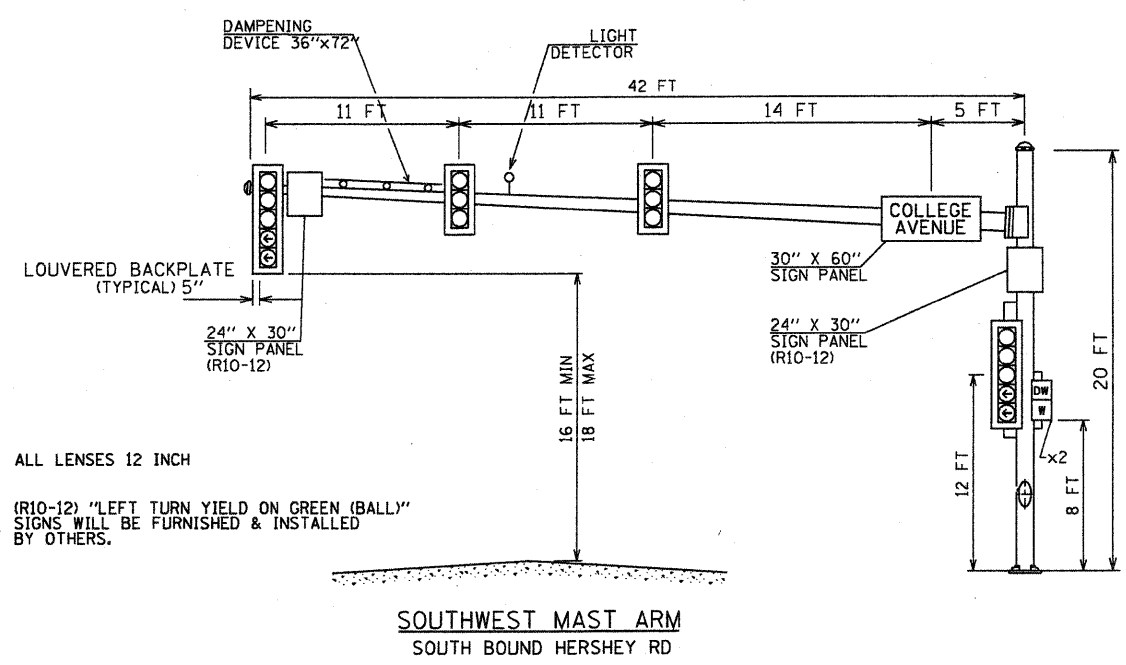

ALL LENSES 12 INCH
(R10-12) "LEFT TURN YIELD ON GREEN (BALL)"
SIGNS WILL BE FURNISHED & INSTALLED
BY OTHERS.

SOUTHEAST MAST ARM
EAST BOUND COLLEGE AVE

ALL LENSES 12 INCH
(R10-12) "LEFT TURN YIELD ON GREEN (BALL)"
SIGNS WILL BE FURNISHED & INSTALLED
BY OTHERS.

NORTHEAST MAST ARM
NORTH BOUND HERSHEY RD

ALL LENSES 12 INCH
(R10-12) "LEFT TURN YIELD ON GREEN (BALL)"
SIGNS WILL BE FURNISHED & INSTALLED
BY OTHERS.

NORTHWEST MAST ARM
WEST BOUND COLLEGE AVE

ALL LENSES 12 INCH
(R10-12) "LEFT TURN YIELD ON GREEN (BALL)"
SIGNS WILL BE FURNISHED & INSTALLED
BY OTHERS.

SOUTHWEST MAST ARM
SOUTH BOUND HERSHEY RD