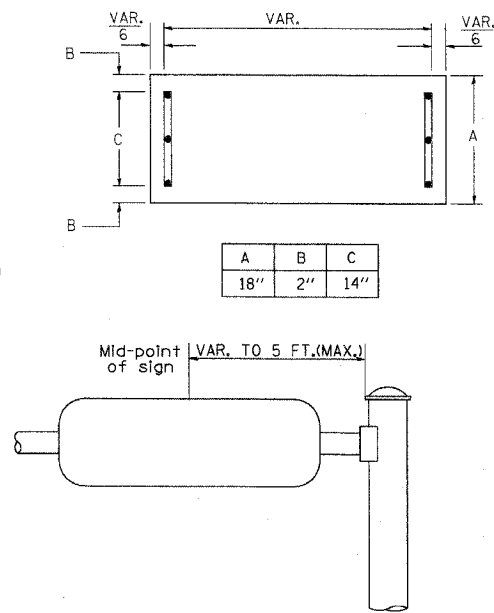

F.A.P. NO.	SECTION	COUNTY	TOTAL SHEETS	SHEET NO.
336	PP-1012-00-WR	KANSAS	97	80
STA.	TO STA.		FED. AID PROJECT	
			CONTRACT NO. B312E	

EXAMPLE, 2³ DENOTES $\frac{3}{8}$

PANEL SIGN DESIGN TYPE 1

NOTE: SIGN DIMENSIONS ARE IN ENGLISH UNITS

PANEL SIGN DESIGN TYPE 2

SUPPORTING CHANNELS

SUPPORTING CHANNELS

Upper Case to Lower Case
Spacing Chart 8-6 Inch Series "C & D"

FIRST LETTER	SECOND LETTER															
	acde		bhikl		fw		j		st		vy		x		z	
	goq	mnpru														
SERIES	C	D	C	D	C	D	C	D	C	D	C	D	C	D	C	D
A W X	1 ²	1 ⁴	1 ⁴	1 ⁵	1 ²	1 ⁴	0 ⁶	1 ⁰	1 ¹	1 ⁴	0 ⁶	1 ⁰	1 ¹	1 ²	1 ²	1 ⁴
B	1 ⁴	1 ⁵	2 ⁰	2 ¹	1 ⁴	1 ⁵	1 ¹	1 ²	1 ⁴	1 ⁵	1 ²	1 ⁴	1 ²	1 ⁴	1 ⁶	1 ⁷
C E G	1 ⁴	1 ⁵	2 ⁰	2 ¹	1 ²	1 ⁴	0 ⁶	1 ⁰	1 ²	1 ⁴	1 ²	1 ⁴	1 ⁴	1 ⁵	1 ⁴	1 ⁵
D O Q R	1 ⁴	1 ⁵	2 ⁰	2 ¹	1 ⁴	1 ⁵	0 ⁶	1 ⁰	1 ²	1 ⁴	1 ²	1 ⁴	1 ⁴	1 ⁵	1 ⁴	1 ⁵
F	0 ⁵	0 ⁶	1 ⁴	1 ⁵	0 ⁶	1 ⁰	0 ⁵	0 ⁶	0 ⁶	1 ⁰	0 ⁶	1 ⁰	0 ⁶	1 ⁰	1 ¹	1 ²
H I M N	2 ⁰	2 ¹	2 ²	2 ⁴	2 ⁰	2 ¹	1 ⁴	1 ⁵	1 ⁶	1 ⁷	1 ⁶	1 ⁷	2 ⁰	2 ¹	2 ⁰	2 ¹
J U	2 ⁰	2 ¹	2 ⁰	2 ¹	1 ⁶	1 ⁷	1 ⁴	1 ⁵	1 ⁶	1 ⁷	1 ⁶	1 ⁷	1 ⁶	1 ⁷	2 ⁰	2 ¹
K L	1 ¹	1 ²	1 ⁶	1 ⁷	1 ¹	1 ²	0 ⁵	0 ⁶	1 ¹	1 ²	1 ¹	1 ²	1 ¹	1 ²	1 ²	1 ⁴
P	1 ²	1 ⁴	1 ⁴	1 ⁵	1 ²	1 ⁴	0 ⁵	0 ⁶	1 ¹	1 ²	1 ¹	1 ²	1 ²	1 ⁴	1 ²	1 ⁴
S	1 ²	1 ⁴	1 ⁶	1 ⁷	1 ²	1 ⁴	0 ⁶	1 ⁰	1 ²	1 ⁴	1 ²	1 ⁴	1 ²	1 ⁴	1 ²	1 ⁴
T	1 ¹	1 ²	1 ⁶	1 ⁷	0 ⁶	1 ⁰	0 ⁶	1 ⁰	1 ¹	1 ²	1 ¹	1 ²	1 ¹	1 ²	1 ²	1 ⁴
V	0 ⁶	1 ⁰	1 ⁴	1 ⁵	1 ¹	1 ²	0 ⁶	1 ⁰	1 ²	1 ⁴	1 ²	1 ⁴	1 ²	1 ⁴	1 ²	1 ⁴
Y	0 ⁵	0 ⁶	1 ⁴	1 ⁵	0 ⁶	1 ⁰	0 ⁵	0 ⁶	0 ⁵	0 ⁷	0 ⁵	0 ⁶	0 ⁶	1 ⁰	1 ¹	1 ²
Z	1 ⁶	1 ⁷	2 ²	2 ⁴	1 ⁶	1 ⁷	1 ²	1 ⁴	1 ⁶	1 ⁷	1 ⁶	1 ⁷	1 ⁶	1 ⁷	2 ⁰	2 ¹