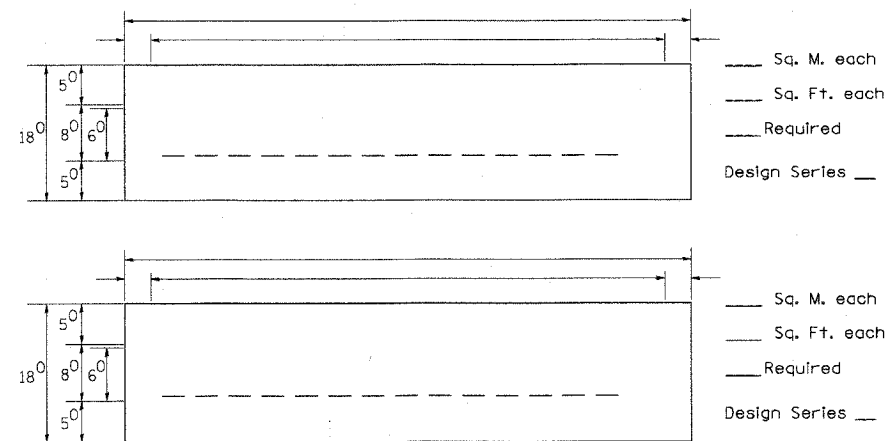

F.A.P. NO.	SECTION	COUNTY	TOTAL SHEETS	SHEET NO.
336	PP-1012-00-WR	KANSAS	97	80
STA.	TO STA.		FED. AID PROJECT	
			CONTRACT NO. B312E	

EXAMPLE, 2³ DENOTES $\frac{3}{8}$

PANEL SIGN DESIGN TYPE 1

NOTE: SIGN DIMENSIONS ARE IN ENGLISH UNITS

PANEL SIGN DESIGN TYPE 2

SUPPORTING CHANNELS

SUPPORTING CHANNELS

Upper Case to Lower Case
Spacing Chart 8-6 Inch Series "C & D"

FIRST LETTER	SECOND LETTER															
	acde		bhikl		fw		j		st		vy		x		z	
	goq	mnpru														
SERIES	C	D	C	D	C	D	C	D	C	D	C	D	C	D	C	D
A W X	1 ²	1 ⁴	1 ⁴	1 ⁵	1 ²	1 ⁴	0 ⁶	1 ⁰	1 ¹	1 ⁴	0 ⁶	1 ⁰	1 ¹	1 ²	1 ²	1 ⁴
B	1 ⁴	1 ⁵	2 ⁰	2 ¹	1 ⁴	1 ⁵	1 ¹	1 ²	1 ⁴	1 ⁵	1 ²	1 ⁴	1 ²	1 ⁴	1 ⁶	1 ⁷
C E G	1 ⁴	1 ⁵	2 ⁰	2 ¹	1 ²	1 ⁴	0 ⁶	1 ⁰	1 ²	1 ⁴	1 ²	1 ⁴	1 ⁴	1 ⁵	1 ⁴	1 ⁵
D O Q R	1 ⁴	1 ⁵	2 ⁰	2 ¹	1 ⁴	1 ⁵	0 ⁶	1 ⁰	1 ²	1 ⁴	1 ²	1 ⁴	1 ⁴	1 ⁵	1 ⁴	1 ⁵
F	0 ⁵	0 ⁶	1 ⁴	1 ⁵	0 ⁶	1 ⁰	0 ⁵	0 ⁶	0 ⁶	1 ⁰	0 ⁶	1 ⁰	0 ⁶	1 ⁰	1 ¹	1 ²
H I M N	2 ⁰	2 ¹	2 ²	2 ⁴	2 ⁰	2 ¹	1 ⁴	1 ⁵	1 ⁶	1 ⁷	1 ⁶	1 ⁷	2 ⁰	2 ¹	2 ⁰	2 ¹
J U	2 ⁰	2 ¹	2 ⁰	2 ¹	1 ⁶	1 ⁷	1 ⁴	1 ⁵	1 ⁶	1 ⁷	1 ⁶	1 ⁷	1 ⁶	1 ⁷	2 ⁰	2 ¹
K L	1 ¹	1 ²	1 ⁶	1 ⁷	1 ¹	1 ²	0 ⁵	0 ⁶	1 ¹	1 ²	1 ¹	1 ²	1 ¹	1 ²	1 ²	1 ⁴
P	1 ²	1 ⁴	1 ⁴	1 ⁵	1 ²	1 ⁴	0 ⁵	0 ⁶	1 ¹	1 ²	1 ¹	1 ²	1 ²	1 ⁴	1 ²	1 ⁴
S	1 ²	1 ⁴	1 ⁶	1 ⁷	1 ²	1 ⁴	0 ⁶	1 ⁰	1 ²	1 ⁴	1 ²	1 ⁴	1 ²	1 ⁴	1 ²	1 ⁴
T	1 ¹	1 ²	1 ⁶	1 ⁷	0 ⁶	1 ⁰	0 ⁶	1 ⁰	1 ¹	1 ²	1 ¹	1 ²	1 ¹	1 ²	1 ²	1 ⁴
V	0 ⁶	1 ⁰	1 ⁴	1 ⁵	1 ¹	1 ²	0 ⁶	1 ⁰	1 ²	1 ⁴	1 ²	1 ⁴	1 ²	1 ⁴	1 ²	1 ⁴
Y	0 ⁵	0 ⁶	1 ⁴	1 ⁵	0 ⁶	1 ⁰	0 ⁵	0 ⁶	0 ⁵	0 ⁷	0 ⁵	0 ⁶	0 ⁶	1 ⁰	1 ¹	1 ²
Z	1 ⁶	1 ⁷	2 ²	2 ⁴	1 ⁶	1 ⁷	1 ²	1 ⁴	1 ⁶	1 ⁷	1 ⁶	1 ⁷	1 ⁶	1 ⁷	2 ⁰	2 ¹