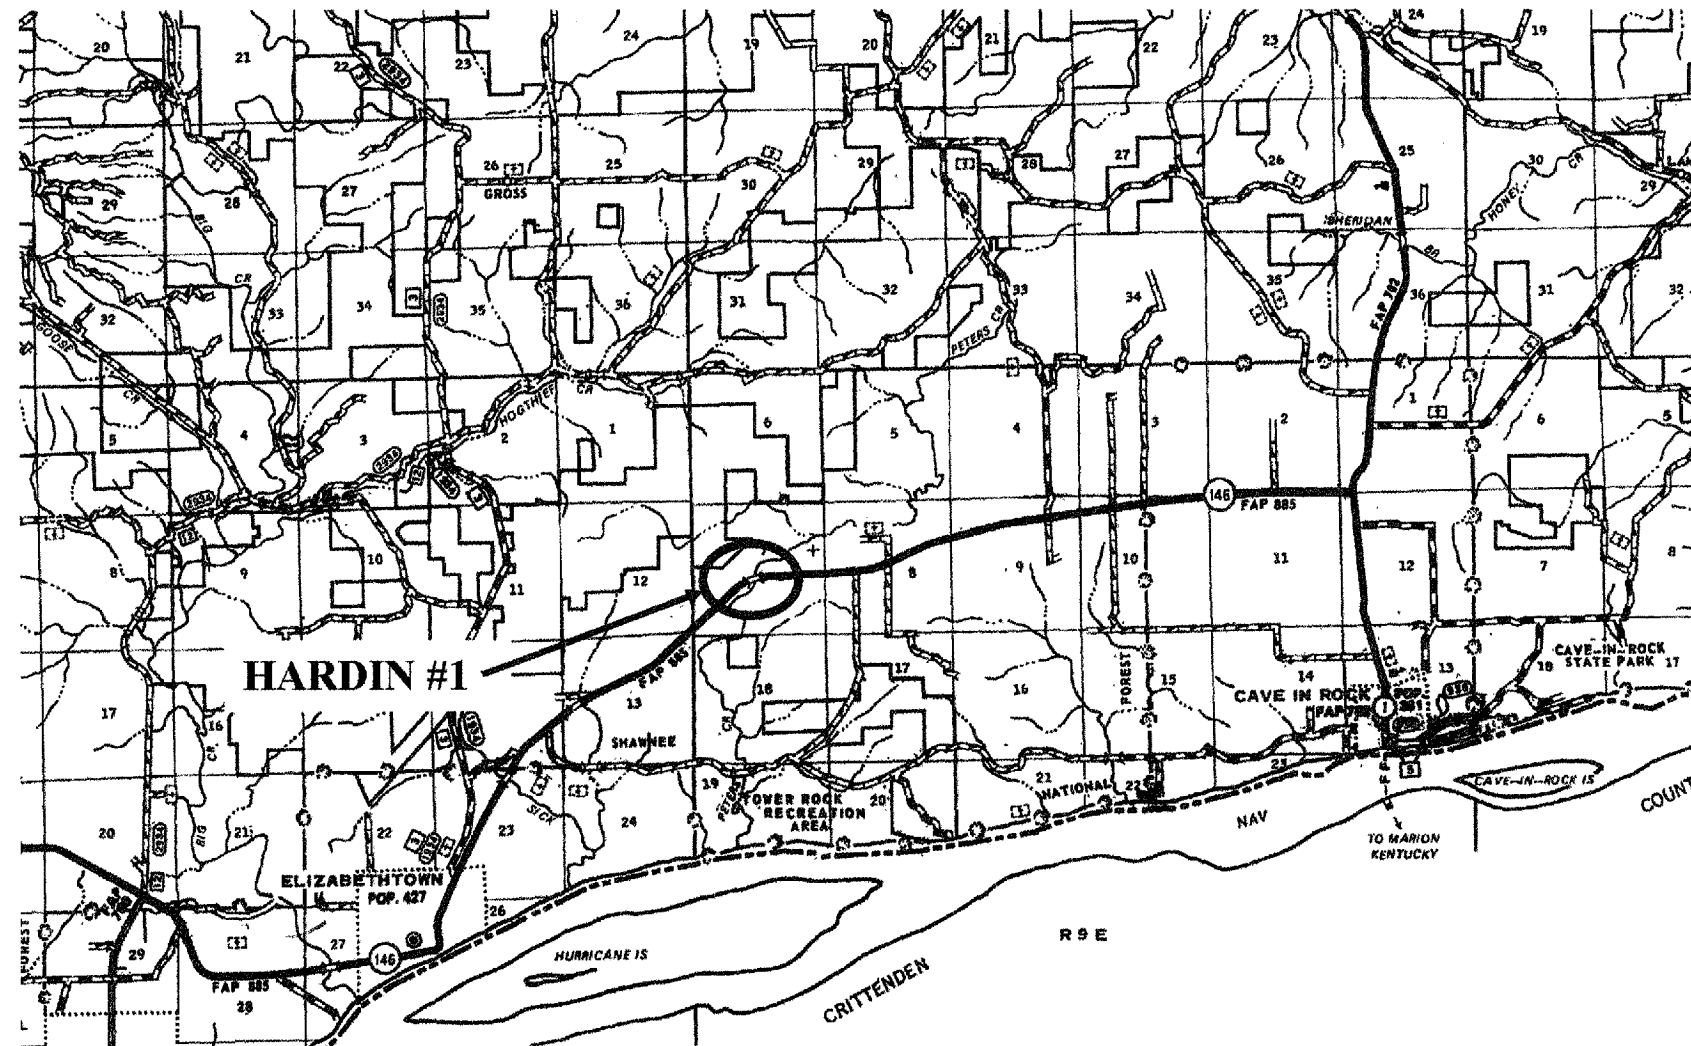

LOCATION MAP

HARDIN COUNTY
ILLINOIS 146

SEE GUARDRAIL SCHEDULE
FOR LOCATION DETAILS