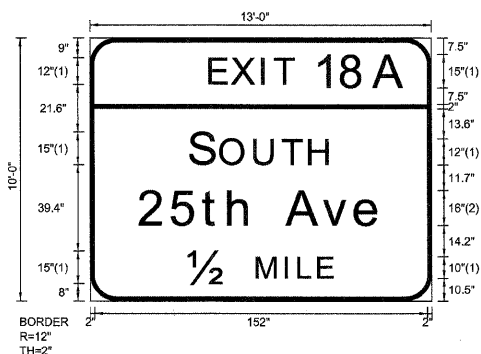

SIGN DETAIL

1:75

EB-BM-59
STA. 577+80

Panel Style: sign_default.ssi
Dimensions are in inches.tenths

Letter locations are panel edge to lower left corner

SIGN NUMBER	name
WIDTH x HIGHT.	13'-0" x 10'-0"
BORDER WIDTH	2"
CORNER RADIUS	12"
MOUNTING	Overhead
BACKGROUND	TYPE: Reflective
	COLOR: Green
LEGEND/BORDER	TYPE: Reflective
	COLOR: White/White

SYMBOL	ROT	X	Y	WID	HT

LETTER POSITIONS (X)

												LENGTH	SERIES/SIZE				
E	X	I	T	1	8	A											ClearviewHwy-5-W
55.1	65.3	79	84.9	103.6	115.7	130.4											89.3 12,15
S	O	U	T	H													ClearviewHwy-5-W
46.2	60.1	75.5	88.4	100.6													63.5 15,12
2	5	t	h		A	v	e										ClearviewHwy-5-W-R
22.8	37.8	51.8	63.6	74.7	90.2	106.7	121.4										110.4 1613
12	M	I	L	E													ClearviewHwy-5-W
45.1	76.5	89.6	95.5	104.6													65.8 15,10