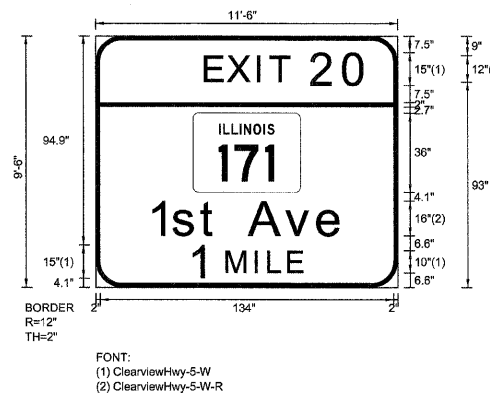

SIGN DETAIL  
1:75

EB-BM-71  
STA. 645+50

SIGN NUMBER	name	
WIDTH x HGHT.	11'-6" x 9'-6"	
BORDER WIDTH	2"	
CORNER RADIUS	12"	
MOUNTING	Overhead	
BACKGROUND	TYPE:	Reflective
	COLOR:	Green
LEGEND/BORDER	TYPE:	Reflective
	COLOR:	White/White

Panel Style: sign\_default.ssi  
Dimensions are in inches.tenths

Letter locations are panel edge to lower left corner

SYMBOL	ROT	X	Y	WID	HT
M1-100A-3-22-10D	0	44.5	43.3	49.1	36

LETTER POSITIONS (X)																				LENGTH	SERIESSIZE
E	X	I	T	2	0																ClearviewHwy-5-W
50.5	60.8	74.5	80.4	99	114.2															75.9	12,15
1	s	t		A	v	e															ClearviewHwy-5-W-R
24.5	35.5	48.3	56.1	70.5	87	101.8														89	16'13
1	M	I	L	E																	ClearviewHwy-5-W
43.4	60.2	73.3	79.2	88.3																51.2	15,10