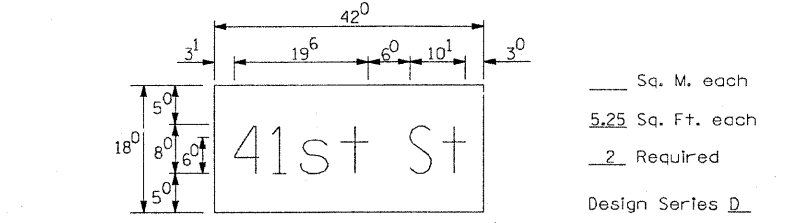

— Sq. M. each  
6.75 Sq. Ft. each  
2 Required  
Design Series D

— Sq. M. each  
5.25 Sq. Ft. each  
2 Required  
Design Series D

— Sq. M. each  
12.5 Sq. Ft. each  
4 Required  
Design Series D

— Sq. M. each  
12.5 Sq. Ft. each  
2 Required  
Design Series D

**GENERAL NOTES**

- WHERE MAST ARM MOUNTED STREET NAME SIGNS ARE SPECIFIED, THE MAST ARM ASSEMBLY AND POLES SHALL BE DESIGNED TO SUPPORT THE LOADINGS CALLED FOR ON STANDARDS 834001, 834006 AND 834011, AS APPLICABLE, PLUS TWO (2) SIGN PANELS 2'-6" x 6'-0" MOUNTED AS SHOWN. THE DESIGN SHALL BE IN ACCORDANCE WITH THE REQUIREMENTS OF THE CURRENT "STANDARD SPECIFICATIONS FOR STRUCTURAL SUPPORTS FOR HIGHWAY SIGNS, LUMINAIRES, AND TRAFFIC SIGNALS" AS PUBLISHED BY THE AMERICAN ASSOCIATION OF STATE HIGHWAY AND TRANSPORTATION OFFICIALS FOR 80 M.P.H. WIND VELOCITY.
- ALL SIGNS SHALL HAVE A WHITE REFLECTORIZED LEGEND AND BORDER ON A GREEN REFLECTORIZED BACKGROUND, TYPE A SHEETING.
- THE SIGN LENGTH SHOULD BE INCREASED IN 6-INCH INCREMENTS, BUT THE OVERALL LENGTH SHOULD NOT EXCEED 6'-0".
- ALL BORDERS SHALL BE 3/4" WIDE AND CORNER RADIUS SHALL BE 2-1/4".
- SIGNFIX ALUMINUM CHANNEL FRAMING SYSTEM SHALL BE USED FOR ALL SIGNS ATTACHED TO SIGNAL POLES AND POSTS. LOCAL SUPPLIERS OF THE SIGNFIX ALUMINUM CHANNEL FRAMING SYSTEM ARE:  
 \* A.K.T. CORPORATION                      \* AMERICAN FABRICATION CO.  
 SCHAUMBURG, IL                              CHICAGO HEIGHTS, IL  
 \* TUCKER COMPANY, INC.                      \* WESTERN TRAFFIC CONTROL, INC.  
 WAUWATOSA, WI                              CICERO, IL

**PARTS LISTING:**  
SIGN CHANNEL      PART #HPN053 (MED. CHANNEL)  
SIGN SCREWS      1/4" x 14 x 1" H.W.H. #3  
BRACKETS          SELF TAPPING WITH NEOPRENE WASHER  
                            PART #HPN034 (UNIVERSAL)  
                            CHANNEL CLAMPS WITH STAINLESS STEEL STRAPPING