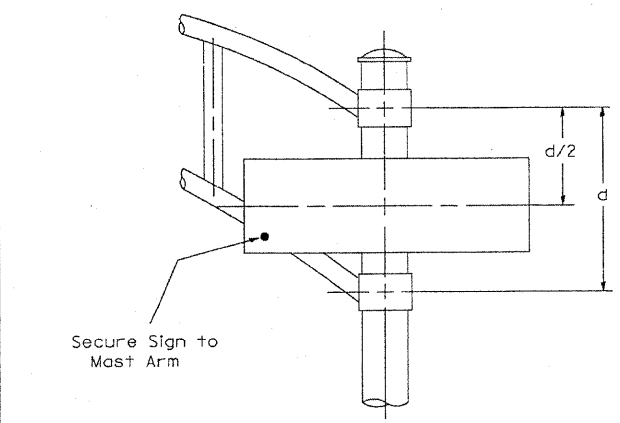

**DUAL ARM
SIGNFIX ALUMINUM CHANNEL FRAMING SYSTEM**
Shall be used. See Note #5.