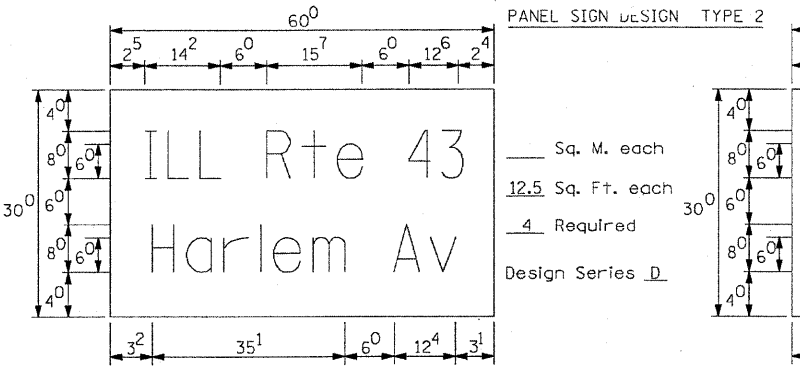

— Sq. M. each  
6.75 Sq. Ft. each  
2 Required  
Design Series D

— Sq. M. each  
5.25 Sq. Ft. each  
2 Required  
Design Series D

— Sq. M. each  
12.5 Sq. Ft. each  
4 Required  
Design Series D

— Sq. M. each  
12.5 Sq. Ft. each  
2 Required  
Design Series D

**GENERAL NOTES**

- WHERE MAST ARM MOUNTED STREET NAME SIGNS ARE SPECIFIED, THE MAST ARM ASSEMBLY AND POLES SHALL BE DESIGNED TO SUPPORT THE LOADINGS CALLED FOR ON STANDARDS 834001, 834006 AND 834011, AS APPLICABLE, PLUS TWO (2) SIGN PANELS 2'-6" x 6'-0" MOUNTED AS SHOWN. THE DESIGN SHALL BE IN ACCORDANCE WITH THE REQUIREMENTS OF THE CURRENT "STANDARD SPECIFICATIONS FOR STRUCTURAL SUPPORTS FOR HIGHWAY SIGNS, LUMINAIRES, AND TRAFFIC SIGNALS" AS PUBLISHED BY THE AMERICAN ASSOCIATION OF STATE HIGHWAY AND TRANSPORTATION OFFICIALS FOR 80 M.P.H. WIND VELOCITY.
- ALL SIGNS SHALL HAVE A WHITE REFLECTORIZED LEGEND AND BORDER ON A GREEN REFLECTORIZED BACKGROUND, TYPE A SHEETING.
- THE SIGN LENGTH SHOULD BE INCREASED IN 6-INCH INCREMENTS, BUT THE OVERALL LENGTH SHOULD NOT EXCEED 6'-0".
- ALL BORDERS SHALL BE 3/4" WIDE AND CORNER RADIUS SHALL BE 2-1/4".
- SIGNFIX ALUMINUM CHANNEL FRAMING SYSTEM SHALL BE USED FOR ALL SIGNS ATTACHED TO SIGNAL POLES AND POSTS. LOCAL SUPPLIERS OF THE SIGNFIX ALUMINUM CHANNEL FRAMING SYSTEM ARE:  
 \* A.K.T. CORPORATION                      \* AMERICAN FABRICATION CO.  
 SCHAUMBURG, IL                              CHICAGO HEIGHTS, IL  
 \* TUCKER COMPANY, INC.                      \* WESTERN TRAFFIC CONTROL, INC.  
 WAUWATOSA, WI                              CICERO, IL

**PARTS LISTING:**  
SIGN CHANNEL      PART #HPN053 (MED. CHANNEL)  
SIGN SCREWS      1/4" x 14 x 1" H.W.H. #3  
BRACKETS          SELF TAPPING WITH NEOPRENE WASHER  
                            PART #HPN034 (UNIVERSAL)  
                            CHANNEL CLAMPS WITH STAINLESS STEEL STRAPPING