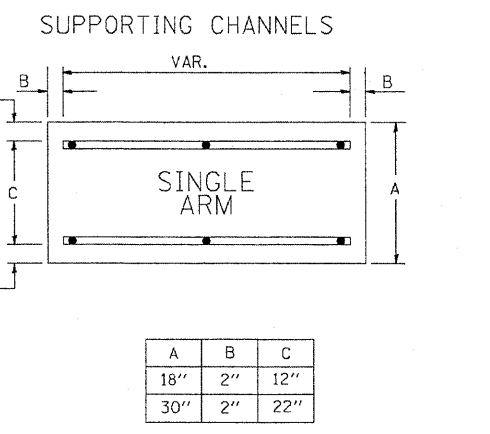

Upper Case To Lower Case
Spacing Chart 8-6 Inch Series "C & D"

EXAMPLE, 2³ DENOTES 3/8"

SERIES	SECOND LETTER																			
	a c d e		g o q		b h i k l		m n p r u		f w		j		s t		v y		x		z	
	C	D	C	D	C	D	C	D	C	D	C	D	C	D	C	D	C	D	C	D
A W X	1²	1⁴	1⁴	1⁵	1²	1⁴	0⁶	1⁰	1¹	1⁴	0⁶	1⁰	1¹	1²	1²	1⁴	1²	1²	1⁴	1⁴
B	1⁴	1⁵	2⁰	2¹	1⁴	1⁵	1¹	1²	1⁴	1⁵	1²	1⁴	1²	1⁴	1⁴	1⁵	1⁴	1⁵	1⁴	1⁵
C E G	1⁴	1⁵	2⁰	2¹	1⁴	1⁵	0⁶	1⁰	1²	1⁴	1²	1⁴	1⁴	1⁵	1⁴	1⁵	1⁴	1⁵	1⁴	1⁵
D O Q R	1⁴	1⁵	2⁰	2¹	1⁴	1⁵	0⁶	1⁰	1²	1⁴	1²	1⁴	1⁴	1⁵	1⁴	1⁵	1⁴	1⁵	1⁴	1⁵
F	0⁵	0⁶	1⁴	1⁵	0⁶	1⁰	0⁵	0⁶	0⁵	0⁶	1⁰	0⁶	1⁰	0⁶	1⁰	0⁶	1⁰	1¹	1²	1⁴
H I M N	2⁰	2¹	2²	2⁴	2⁰	2¹	1⁴	1⁵	1⁶	1⁷	1⁶	1⁷	2⁰	2¹	2⁰	2¹	2⁰	2¹	2⁰	2¹
J U	2⁰	2¹	2⁰	2¹	1⁶	1⁷	1⁴	1⁵	1⁶	1⁷	1⁶	1⁷	1⁶	1⁷	2⁰	2¹	2⁰	2¹	2⁰	2¹
K L	1¹	1²	1⁶	1⁷	1¹	1²	0⁵	0⁶	1¹	1²	1¹	1²	1¹	1²	1¹	1²	1¹	1²	1¹	1²
P	1²	1⁴	1⁴	1⁵	1²	1⁴	0⁵	0⁶	1¹	1²	1¹	1²	1¹	1²	1¹	1²	1¹	1²	1¹	1²
S	1²	1⁴	1⁶	1⁷	1²	1⁴	0⁶	1⁰	1²	1⁴	1²	1⁴	1²	1⁴	1²	1⁴	1²	1⁴	1²	1⁴
T	1¹	1²	1⁶	1⁷	0⁶	1⁰	0⁶	1⁰	1¹	1²	1¹	1²	1¹	1²	1¹	1²	1¹	1²	1¹	1²
V	0⁶	1⁰	1⁴	1⁵	1¹	1²	0⁶	1⁰	1²	1⁴	1²	1⁴	1²	1⁴	1²	1⁴	1²	1⁴	1²	1⁴
Y	0⁵	0⁶	1⁴	1⁵	0⁶	1⁰	0⁵	0⁶	0⁵	0⁷	0⁵	0⁶	0⁵	0⁶	1⁰	1¹	1²	1⁴	1²	1⁴
Z	1⁶	1⁷	2²	2⁴	1⁶	1⁷	1²	1⁴	1⁶	1⁷	1⁶	1⁷	1⁶	1⁷	2⁰	2¹	2⁰	2¹	2⁰	2¹

Lower Case To Lower Case
Spacing Chart 6 Inch Series "C & D"

SERIES	SECOND LETTER																			
	a c d e		g o q		b h i k l		m n p r u		f w		j		s t		v y		x		z	
	C	D	C	D	C	D	C	D	C	D	C	D	C	D	C	D	C	D	C	D
ad h g i j	1⁶	1⁷	2²	2⁴	1⁶	1⁷	1²	1⁴	1⁴	1⁵	1⁴	1⁵	1⁶	1⁷	1⁶	1⁷	1⁶	1⁷	1⁶	1⁷
l m n q u	1⁶	1⁷	2²	2⁴	1⁶	1⁷	1²	1⁴	1⁴	1⁵	1⁴	1⁵	1⁶	1⁷	1⁶	1⁷	1⁶	1⁷	1⁶	1⁷
b f k o p s	1²	1⁴	1⁶	1⁷	1¹	1²	0⁵	0⁶	1¹	1²	1¹	1²	1¹	1²	1¹	1²	1¹	1²	1¹	1²
c e	1²	1⁴	1⁶	1⁷	1²	1⁴	0⁶	1⁰	1²	1⁴	1²	1⁴	1²	1⁴	1²	1⁴	1²	1⁴	1²	1⁴
r	0⁶	1⁰	1²	1⁴	0⁶	1⁰	0³	0³	0⁵	0⁶	0⁵	0⁶	0⁵	0⁶	1⁰	1¹	1²	1⁴	1²	1⁴
t z	1²	1⁴	1⁶	1⁷	1²	1⁴	0⁶	1⁰	1¹	1²	1¹	1²	1¹	1²	1¹	1²	1¹	1²	1¹	1²
v y	1¹	1²	1⁴	1⁵	1¹	1²	0⁵	0⁶	0⁶	1⁰	0⁶	1⁰	1¹	1²	1¹	1²	1¹	1²	1¹	1²
w	1¹	1²	1⁴	1⁵	1¹	1²	0⁵	0⁶	1¹	1²	1¹	1²	1¹	1²	1¹	1²	1¹	1²	1¹	1²
x	1²	1⁴	1⁶	1⁷	1¹	1²	0⁵	0⁶	1¹	1²	1¹	1²	1¹	1²	1¹	1²	1¹	1²	1¹	1²

Number To Number
Spacing Chart 8 Inch Series "C & D"

SERIES	SECOND NUMBER																			
	0		1		2		3		4		5		6		7		8		9	
	C	D	C	D	C	D	C	D	C	D	C	D	C	D	C	D	C	D	C	D
0 9	1⁶	1⁷	1⁶	1⁷	1⁴	1⁵	1²	1⁴	1⁴	1⁵	1⁴	1⁵	1⁶	1⁷	1²	1⁴	1⁶	1⁷	1⁶	1⁷
1	2⁰	2¹	2⁰	2¹	2⁰	2¹	1⁶	1⁷	1⁴	1⁵	2⁰	2¹	2⁰	2¹	1⁴	1⁵	2⁰	2¹	2⁰	2¹
2 3 4	1⁴	1⁵	1⁴	1⁵	1⁴	1⁵	1²	1⁴	1²	1⁴	1⁴	1⁵	1⁴	1⁵	1¹	1²	1⁴	1⁵	1⁴	1⁵
5	1⁴	1⁵	1⁴	1⁵	1⁴	1⁵	1¹	1²	1¹	1²	1⁴	1⁵	1⁴	1⁵	1¹	1²	1⁴	1⁵	1⁴	1⁵
6	1⁶	1⁷	1⁴	1⁵	1⁴	1⁵	1²	1⁵	1²	1⁴	1⁴	1⁵	1⁴	1⁵	1¹	1²	1⁴	1⁵	1⁴	1⁵
7	1²	1⁴	1²	1⁴	1⁴	1⁵	1²	1⁵	0⁵	0⁶	1²	1⁴	1⁴	1⁵	1¹	1²	1⁴	1⁵	1²	1⁴
8	1⁶	1⁷	1⁶	1⁷	1⁴	1⁵	1²	1⁵	1²	1⁴	1⁴	1⁵	1⁶	1⁷	1²	1⁴	1⁶	1⁷	1⁴	1⁵

UPPER AND LOWER CASE
LETTER WIDTHS

LETTERS	6 INCH UPPER CASE LETTERS				LETTERS	6 INCH LOWER CASE LETTERS	
	SERIES		SERIES			SERIES	
	C	D	C	D		C	D
A	3⁶	5⁰	5⁰	6⁵	a	3⁵	4²
B	3²	4⁰	4³	5³	b	3⁵	4²
C	3²	4⁰	4³	5³	c	3⁵	4¹
D	3²	4⁰	4³	5³	d	3⁵	4²
E	3⁰	3⁵	4⁰	4⁷	e	3⁵	4²
F	3⁰	3⁵	4⁰	4⁷	f	2³	2⁶
G	3²	4⁰	4³	5³	g	3⁵	4²
H	3²	4⁰	4³	5³	h	3⁵	4²
I	0⁷	0⁷	1¹	1²	i	1¹	1¹
J	3⁰	3⁶	4⁰	5⁰	j	2⁰	2²
K	3²	4¹	4³	5⁴	k	3⁵	4²
L	3⁰	3⁵	4⁰	4⁷	l	1¹	1¹
M	3⁷	4⁵	5¹	6¹	m	6⁰	7⁰
N	3²	4⁰	4³	5³	n	3⁵	4²
O	3⁴	4²	4⁵	5⁵	o	3⁶	4³
P	3²	4⁰	4³	5³	p	3⁵	4²
Q	3⁴	4²	4⁵	5⁵	q	3⁵	4²
R	3²	4⁰	4³	5³	r	2⁶	3²
S	3²	4⁰	4^{3</}