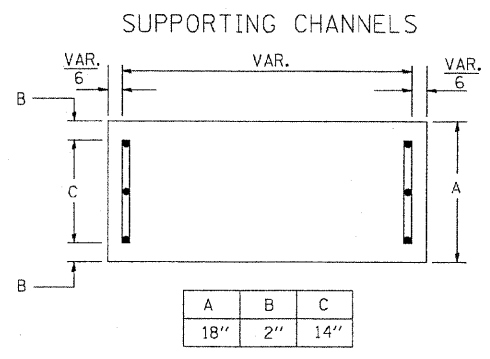

Upper Case To Lower Case
Spacing Chart 8-6 Inch Series "C & D"

EXAMPLE, 2³ DENOTES 3/8"

SERIES	SECOND LETTER																			
	a c d e		g o q		b h i k l		m n p r u		f w		j		s t		v y		x		z	
	C	D	C	D	C	D	C	D	C	D	C	D	C	D	C	D	C	D	C	D
A W X	1²	1⁴	1⁴	1⁵	1²	1⁴	0⁶	1⁰	1¹	1⁴	0⁶	1⁰	1¹	1²	1²	1⁴	1²	1²	1⁴	1⁴
B	1⁴	1⁵	2⁰	2¹	1⁴	1⁵	1¹	1²	1⁴	1⁵	1²	1⁴	1²	1⁴	1⁴	1⁵	1⁴	1⁵	1⁴	1⁵
C E G	1⁴	1⁵	2⁰	2¹	1⁴	1⁵	0⁶	1⁰	1²	1⁴	1²	1⁴	1⁴	1⁵	1⁴	1⁵	1⁴	1⁵	1⁴	1⁵
D O Q R	1⁴	1⁵	2⁰	2¹	1⁴	1⁵	0⁶	1⁰	1²	1⁴	1²	1⁴	1⁴	1⁵	1⁴	1⁵	1⁴	1⁵	1⁴	1⁵
F	0⁵	0⁶	1⁴	1⁵	0⁶	1⁰	0⁵	0⁶	0⁵	0⁶	1⁰	0⁶	1⁰	0⁶	1⁰	0⁶	1⁰	1¹	1²	1⁴
H I M N	2⁰	2¹	2²	2⁴	2⁰	2¹	1⁴	1⁵	1⁶	1⁷	1⁶	1⁷	2⁰	2¹	2⁰	2¹	2⁰	2¹	2⁰	2¹
J U	2⁰	2¹	2⁰	2¹	1⁶	1⁷	1⁴	1⁵	1⁶	1⁷	1⁶	1⁷	1⁶	1⁷	2⁰	2¹	2⁰	2¹	2⁰	2¹
K L	1¹	1²	1⁶	1⁷	1¹	1²	0⁵	0⁶	1¹	1²	1¹	1²	1¹	1²	1¹	1²	1¹	1²	1¹	1²
P	1²	1⁴	1⁴	1⁵	1²	1⁴	0⁵	0⁶	1¹	1²	1¹	1²	1¹	1²	1¹	1²	1¹	1²	1¹	1²
S	1²	1⁴	1⁶	1⁷	1²	1⁴	0⁶	1⁰	1²	1⁴	1²	1⁴	1²	1⁴	1²	1⁴	1²	1⁴	1²	1⁴
T	1¹	1²	1⁶	1⁷	0⁶	1⁰	0⁶	1⁰	1¹	1²	1¹	1²	1¹	1²	1¹	1²	1¹	1²	1¹	1²
V	0⁶	1⁰	1⁴	1⁵	1¹	1²	0⁶	1⁰	1²	1⁴	1²	1⁴	1²	1⁴	1²	1⁴	1²	1⁴	1²	1⁴
Y	0⁵	0⁶	1⁴	1⁵	0⁶	1⁰	0⁵	0⁶	0⁵	0⁷	0⁵	0⁶	0⁵	0⁶	1⁰	1¹	1²	1⁴	1²	1⁴
Z	1⁶	1⁷	2²	2⁴	1⁶	1⁷	1²	1⁴	1⁶	1⁷	1⁶	1⁷	1⁶	1⁷	2⁰	2¹	2⁰	2¹	2⁰	2¹

Lower Case To Lower Case
Spacing Chart 6 Inch Series "C & D"

SERIES	SECOND LETTER																			
	a c d e		g o q		b h i k l		m n p r u		f w		j		s t		v y		x		z	
	C	D	C	D	C	D	C	D	C	D	C	D	C	D	C	D	C	D	C	D
ad h g i j	1⁶	1⁷	2²	2⁴	1⁶	1⁷	1²	1⁴	1⁴	1⁵	1⁴	1⁵	1⁶	1⁷	1⁶	1⁷	1⁶	1⁷	1⁶	1⁷
l m n q u	1⁶	1⁷	2²	2⁴	1⁶	1⁷	1²	1⁴	1⁴	1⁵	1⁴	1⁵	1⁶	1⁷	1⁶	1⁷	1⁶	1⁷	1⁶	1⁷
b f k o p s	1²	1⁴	1⁶	1⁷	1¹	1²	0⁵	0⁶	1¹	1²	1¹	1²	1¹	1²	1¹	1²	1¹	1²	1¹	1²
c e	1²	1⁴	1⁶	1⁷	1²	1⁴	0⁶	1⁰	1²	1⁴	1²	1⁴	1²	1⁴	1²	1⁴	1²	1⁴	1²	1⁴
r	0⁶	1⁰	1²	1⁴	0⁶	1⁰	0³	0³	0⁵	0⁶	0⁵	0⁶	0⁵	0⁶	1⁰	1¹	1²	1⁴	1²	1⁴
t z	1²	1⁴	1⁶	1⁷	1²	1⁴	0⁶	1⁰	1¹	1²	1¹	1²	1¹	1²	1¹	1²	1¹	1²	1¹	1²
v y	1¹	1²	1⁴	1⁵	1¹	1²	0⁵	0⁶	0⁶	1⁰	0⁶	1⁰	1¹	1²	1¹	1²	1¹	1²	1¹	1²
w	1¹	1²	1⁴	1⁵	1¹	1²	0⁵	0⁶	1¹	1²	1¹	1²	1¹	1²	1¹	1²	1¹	1²	1¹	1²
x	1²	1⁴	1⁶	1⁷	1¹	1²	0⁵	0⁶	1¹	1²	1¹	1²	1¹	1²	1¹	1²	1¹	1²	1¹	1²

Number To Number
Spacing Chart 8 Inch Series "C & D"

SERIES	SECOND NUMBER																			
	0		1		2		3		4		5		6		7		8		9	
	C	D	C	D	C	D	C	D	C	D	C	D	C	D	C	D	C	D	C	D
0 9	1⁶	1⁷	1⁶	1⁷	1⁴	1⁵	1²	1⁴	1⁴	1⁵	1⁴	1⁵	1⁶	1⁷	1²	1⁴	1⁶	1⁷	1⁶	1⁷
1	2⁰	2¹	2⁰	2¹	2⁰	2¹	1⁶	1⁷	1⁴	1⁵	2⁰	2¹	2⁰	2¹	1⁴	1⁵	2⁰	2¹	2⁰	2¹
2 3 4	1⁴	1⁵	1⁴	1⁵	1⁴	1⁵	1²	1⁴	1²	1⁴	1⁴	1⁵	1⁴	1⁵	1¹	1²	1⁴	1⁵	1⁴	1⁵
5	1⁴	1⁵	1⁴	1⁵	1⁴	1⁵	1¹	1²	1¹	1²	1⁴	1⁵	1⁴	1⁵	1¹	1²	1⁴	1⁵	1⁴	1⁵
6	1⁶	1⁷	1⁴	1⁵	1⁴	1⁵	1²	1⁵	1²	1⁴	1⁴	1⁵	1⁴	1⁵	1¹	1²	1⁴	1⁵	1⁴	1⁵
7	1²	1⁴	1²	1⁴	1⁴	1⁵	1²	1⁵	0⁵	0⁶	1²	1⁴	1⁴	1⁵	1¹	1²	1⁴	1⁵	1²	1⁴
8	1⁶	1⁷	1⁶	1⁷	1⁴	1⁵	1²	1⁵	1²	1⁴	1⁴	1⁵	1⁶	1⁷	1²	1⁴	1⁶	1⁷	1⁴	1⁵

UPPER AND LOWER CASE
LETTER WIDTHS

LETTERS	6 INCH UPPER CASE LETTERS				LETTERS	6 INCH LOWER CASE LETTERS	
	SERIES		SERIES			SERIES	
	C	D	C	D		C	D
A	3⁶	5⁰	5⁰	6⁵	a	3⁵	4²
B	3²	4⁰	4³	5³	b	3⁵	4²
C	3²	4⁰	4³	5³	c	3⁵	4¹
D	3²	4⁰	4³	5³	d	3⁵	4²
E	3⁰	3⁵	4⁰	4⁷	e	3⁵	4²
F	3⁰	3⁵	4⁰	4⁷	f	2³	2⁶
G	3²	4⁰	4³	5³	g	3⁵	4²
H	3²	4⁰	4³	5³	h	3⁵	4²
I	0⁷	0⁷	1¹	1²	i	1¹	1¹
J	3⁰	3⁶	4⁰	5⁰	j	2⁰	2²
K	3²	4¹	4³	5⁴	k	3⁵	4²
L	3⁰	3⁵	4⁰	4⁷	l	1¹	1¹
M	3⁷	4⁵	5¹	6¹	m	6⁰	7⁰
N	3²	4⁰	4³	5³	n	3⁵	4²
O	3⁴	4²	4⁵	5⁵	o	3⁶	4³
P	3²	4⁰	4³	5³	p	3⁵	4²
Q	3⁴	4²	4⁵	5⁵	q	3⁵	4²
R	3²	4⁰	4³	5³	r	2⁶	3²
S	3²	4⁰	4^{3</}