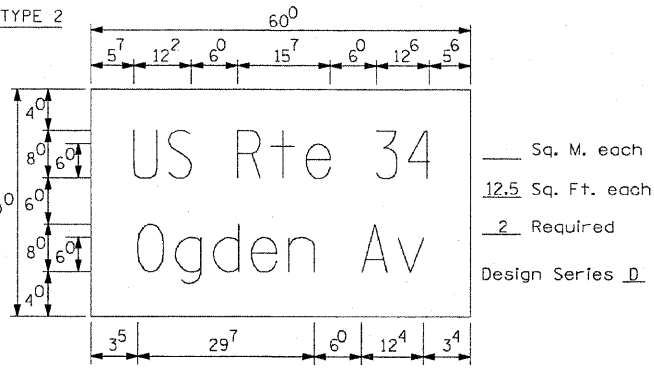

— Sq. M. each  
6.75 Sq. Ft. each  
2 Required  
Design Series D

— Sq. M. each  
5.25 Sq. Ft. each  
2 Required  
Design Series D

— Sq. M. each  
12.5 Sq. Ft. each  
4 Required  
Design Series D

— Sq. M. each  
12.5 Sq. Ft. each  
2 Required  
Design Series D

**GENERAL NOTES**

- WHERE MAST ARM MOUNTED STREET NAME SIGNS ARE SPECIFIED, THE MAST ARM ASSEMBLY AND POLES SHALL BE DESIGNED TO SUPPORT THE LOADINGS CALLED FOR ON STANDARDS 834001, 834006 AND 834011, AS APPLICABLE, PLUS TWO (2) SIGN PANELS 2'-6" x 6'-0" MOUNTED AS SHOWN. THE DESIGN SHALL BE IN ACCORDANCE WITH THE REQUIREMENTS OF THE CURRENT "STANDARD SPECIFICATIONS FOR STRUCTURAL SUPPORTS FOR HIGHWAY SIGNS, LUMINAIRES, AND TRAFFIC SIGNALS" AS PUBLISHED BY THE AMERICAN ASSOCIATION OF STATE HIGHWAY AND TRANSPORTATION OFFICIALS FOR 80 M.P.H. WIND VELOCITY.
- ALL SIGNS SHALL HAVE A WHITE REFLECTORIZED LEGEND AND BORDER ON A GREEN REFLECTORIZED BACKGROUND, TYPE A SHEETING.
- THE SIGN LENGTH SHOULD BE INCREASED IN 6-INCH INCREMENTS, BUT THE OVERALL LENGTH SHOULD NOT EXCEED 6'-0".
- ALL BORDERS SHALL BE 3/4" WIDE AND CORNER RADIUS SHALL BE 2-1/4".
- SIGNFIX ALUMINUM CHANNEL FRAMING SYSTEM SHALL BE USED FOR ALL SIGNS ATTACHED TO SIGNAL POLES AND POSTS. LOCAL SUPPLIERS OF THE SIGNFIX ALUMINUM CHANNEL FRAMING SYSTEM ARE:  
 \* A.K.T. CORPORATION                      \* AMERICAN FABRICATION CO.  
 SCHAUMBURG, IL                              CHICAGO HEIGHTS, IL  
 \* TUCKER COMPANY, INC.                      \* WESTERN TRAFFIC CONTROL, INC.  
 WAUWATOSA, WI                              CICERO, IL

**PARTS LISTING:**  
SIGN CHANNEL      PART #HPN053 (MED. CHANNEL)  
SIGN SCREWS      1/4" x 14 x 1" H.W.H. #3  
BRACKETS          SELF TAPPING WITH NEOPRENE WASHER  
                            PART #HPN034 (UNIVERSAL)  
                            CHANNEL CLAMPS WITH STAINLESS STEEL STRAPPING