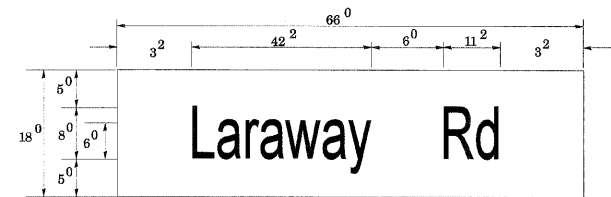

PANEL SIGN DESIGN TYPE 1

Sq. M. each
8.25 Sq. Ft. each
2 Required
Design Series D