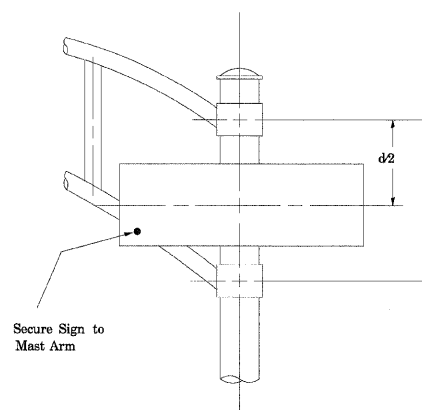

DUAL ARM SIGNFIX ALUMINUM CHANNEL FRAMING SYSTEM

Upper Case To Lower Case Spacing Chart 8-6 Inch Series "C & D"

EXAMPLE, 2 DENOTES 3/8"

SERIES	SECOND LETTER																			
	a c d e		g o q		b h i k l		m n p r u		f w		j		s t		v y		x		z	
	C	D	C	D	C	D	C	D	C	D	C	D	C	D	C	D	C	D	C	D
A W X	1²	1⁴	1⁴	1⁵	1²	1⁴	0⁶	1⁰	1¹	1⁴	0⁶	1⁰	1¹	1²	1⁴	1²	1⁴	1⁶	1⁷	
B	1⁴	1⁵	2⁰	2¹	1⁴	1⁵	1¹	1²	1⁴	1⁵	1²	1⁴	1²	1⁴	1²	1⁴	1⁶	1⁷		
C E G	1⁴	1⁵	2⁰	2¹	1²	1⁴	0⁶	1⁰	1²	1⁴	1²	1⁴	1⁴	1⁵	1⁴	1⁵				
D O Q R	1⁴	1⁵	2⁰	2¹	1⁴	1⁵	0⁶	1⁰	1²	1⁴	1²	1⁴	1⁴	1⁵	1⁴	1⁵				
F	0⁵	0⁶	1⁴	1⁵	0⁶	1⁰	0⁵	0⁶	1⁰	0⁶	1⁰	0⁶	1⁰	0⁶	1⁰	1¹	1²			
H I M N	2⁰	2¹	2²	2⁴	2⁰	2¹	1⁴	1⁵	1⁶	1⁷	1⁴	1⁵	1⁶	1⁷	2⁰	2¹				
J U	2⁰	2¹	2⁰	2¹	1⁶	1⁷	1⁴	1⁵	1⁶	1⁷	1⁶	1⁷	1⁶	1⁷	2⁰	2¹				
K L	1¹	1²	1⁶	1⁷	1¹	1²	0⁵	0⁶	1¹	1²	1¹	1²	1¹	1²	1²	1⁴				
P	1²	1⁴	1⁴	1⁵	1²	1⁴	0⁵	0⁶	1¹	1²	1¹	1²	1¹	1²	1⁴	1²	1⁴			
S	1²	1⁴	1⁶	1⁷	1²	1⁴	0⁶	1⁰	1²	1⁴	1²	1⁴	1²	1⁴	1²	1⁴				
T	1¹	1²	1⁶	1⁷	0⁶	1⁰	0⁶	1⁰	1¹	1²	1¹	1²	1¹	1²	1²	1⁴				
V	0⁶	1⁰	1⁴	1⁵	1¹	1²	0⁶	1⁰	1²	1⁴	1²	1⁴	1²	1⁴	1²	1⁴				
Y	0⁵	0⁶	1⁴	1⁵	0⁶	1⁰	0⁵	0⁶	0⁵	0⁷	0⁵	0⁶	0⁶	1⁰	1¹	1²				
Z	1⁶	1⁷	2²	2⁴	1⁶	1⁷	1²	1⁴	1⁶	1⁷	1⁶	1⁷	1⁶	1⁷	2⁰	2¹				

Lower Case To Lower Case Spacing Chart 6 Inch Series "C & D"

SERIES	SECOND LETTER																			
	a c d e		g o q		b h i k l		m n p r u		f w		j		s t		v y		x		z	
	C	D	C	D	C	D	C	D	C	D	C	D	C	D	C	D	C	D	C	D
a d h g i j	1⁶	1⁷	2²	2⁴	1⁶	1⁷	1²	1⁴	1⁴	1⁵	1⁴	1⁵	1⁶	1⁷	1⁶	1⁷				
l m n q u	1⁶	1⁷	2²	2⁴	1⁶	1⁷	1²	1⁴	1⁴	1⁵	1⁴	1⁵	1⁶	1⁷	1⁶	1⁷				
b f k o p s	1²	1⁴	1⁶	1⁷	1¹	1²	0⁵	0⁶	1¹	1²	1¹	1²	1¹	1²	1⁴	1²	1⁴			
c e	1²	1⁴	1⁶	1⁷	1²	1⁴	0⁶	1⁰	1²	1⁴	1²	1⁴	1²	1⁴	1²	1⁴				
r	0⁶	1⁰	1²	1⁴	0⁶	1⁰	0³	0⁵	0⁶	0⁵	0⁶	0⁵	0⁶	1⁰	0⁶	1⁰				
t z	1²	1⁴	1⁶	1⁷	1²	1⁴	0⁶	1⁰	1¹	1²	1¹	1²	1¹	1²	1⁴	1²	1⁴			
v y	1¹	1²	1⁴	1⁵	1¹	1²	0⁵	0⁶	0⁶	1⁰	0⁶	1⁰	1¹	1²	1¹	1²				
w	1¹	1²	1⁴	1⁵	1¹	1²	0⁵	0⁶	1¹	1²	1¹	1²	1¹	1²	1²	1⁴				
x	1²	1⁴	1⁶	1⁷	1¹	1²	0⁵	0⁶	1¹	1²	1¹	1²	1¹	1²	1²	1⁴				

Number To Number Spacing Chart 8 Inch Series "C & D"

SERIES	SECOND NUMBER																					
	0		1		2		3		4		5		6		7		8		9			
	C	D	C	D	C	D	C	D	C	D	C	D	C	D	C	D	C	D	C	D		
0 9	1⁶	1⁷	1⁶	1⁷	1⁴	1⁵	1²	1⁴	1⁴	1⁵	1²	1⁴	1⁵	1⁶	1⁷	1²	1⁴	1⁶	1⁷			
1	2⁰	2¹	2⁰	2¹	2⁰	2¹	1⁶	1⁷	1⁴	1⁵	2⁰	2¹	2⁰	2¹	1⁴	1⁵	2⁰	2¹	2⁰	2¹		
2 3 4	1⁴	1⁵	1⁴	1⁵	1⁴	1⁵	1²	1⁴	1²	1⁴	1⁴	1⁵	1⁴	1⁵	1¹	1²	1⁴	1⁵	1⁴	1⁵		
5	1⁴	1⁵	1⁴	1⁵	1⁴	1⁵	1¹	1²	1¹	1²	1⁴	1⁵	1⁴	1⁵	1¹	1²	1⁴	1⁵	1⁴	1⁵		
6	1⁶	1⁷	1⁴	1⁵	1⁴	1⁵	1²	1⁴	1²	1⁴	1⁴	1⁵	1⁴	1⁵	1¹	1²	1⁴	1⁵	1⁴	1⁵		
7	1²	1⁴	1²	1⁴	1²	1⁴	1⁵	1²	1⁵	0⁵	0⁶	1²	1⁴	1⁴	1⁵	1¹	1²	1⁴	1⁵	1²	1⁴	
8	1⁶	1⁷	1⁶	1⁷	1⁴	1⁵	1²	1⁴	1⁴	1⁵	1²	1⁴	1⁴	1⁵	1⁶	1⁷	1²	1⁴	1⁶	1⁷	1⁴	1⁵

UPPER AND LOWER CASE LETTER WIDTHS

L E T T E R S	6 INCH UPPER CASE LETTERS		8 INCH UPPER CASE LETTERS		L E T T E R S	6 INCH LOWER CASE LETTERS	
	SERIES		SERIES			SERIES	
	C	D	C	D		C	D
A	3⁶	5⁰	5⁰	6⁵	a	3⁵	4²
B	3²	4⁰	4³	5³	b	3⁵	4²
C	3²	4⁰	4³	5³	c	3⁵	4¹
D	3²	4⁰	4³	5³	d	3⁵	4²
E	3⁰	3⁵	4⁰	4⁷	e	3⁵	4²
F	3⁰	3⁵	4⁰	4⁷	f	2³	2⁶
G	3²	4⁰	4³	5³	g	3⁵	4²
H	3²	4⁰	4³	5³	h	3⁵	4²
I	0⁷	0⁷	1¹	1²	i	1¹	1¹
J	3⁰	3⁶	4⁰	5⁰	j	2⁰	2²
K	3²	4¹	4³	5⁴	k	3⁵	4²
L	3⁰	3⁵	4⁰	4⁷	l	1¹	1¹
M	3⁷	4⁵	5¹	6¹	m	6⁰	7⁰
N	3²	4⁰	4³	5³	n	3⁵	4²
O	3⁴	4²	4⁵	5⁵	o	3⁶	4³
P	3²	4⁰	4³	5³	p	3⁵	4²
Q	3⁴	4²	4⁵	5⁵	q	3⁵	4²
R	3²	4⁰	4³	5³	r	2⁶	3²
S	3²	4⁰	4³	5³	s	3⁶	4²
T	3⁰	3⁵	4⁰	4⁷	t	2⁷	3²
U	3²	4⁰	4³	5³	u	3⁵	4²
V	3⁵	4⁴	4⁷	6⁰	v	4²	4⁷
W	4⁴	5²	6⁰	7⁰	w	5⁵	6⁴
X	3⁴	4⁰	4⁵	5³	x	4⁴	5¹
Y	3⁶	5⁰	5⁰	6⁶	y	4⁶	5³
Z	3²	4⁰	4³	5³	z	3⁶	4³

N U M B E R	6 INCH SERIES		8 INCH SERIES	
	C	D	C	D
1	1²	1⁴	1⁵	2⁰
2	3²	4⁰	4³	5³
3	3²	4⁰	4³	5³
4	3⁵	4³	4⁷	5⁷
5	3²	4⁰	4³	5³
6	3²	4⁰	4³	5³
7	3²	4⁰	4³	5³
8	3²	4⁰	4³	5³
9	3²	4⁰	4³	5³
0	3⁴	4²	4⁵	5⁵