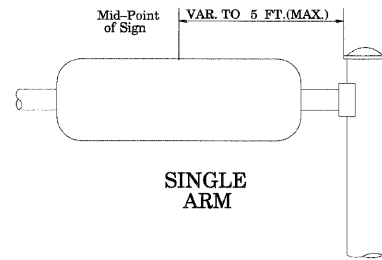

PANEL SIGN DESIGN TYPE 1

Sq. M. each
8.25 Sq. Ft. each
2 Required
Design Series D

Sq. M. each
9 Sq. Ft. each
2 Required
Design Series C

NOTE: SIGN DIMENSIONS ARE IN ENGLISH UNITS

SUPPORTING CHANNELS

A	B	C
18"	2"	14"

SINGLE ARM

SUPPORTING CHANNELS

A	B	C
18"	2"	12"
30"	2"	22"

Upper Case To Lower Case Spacing Chart 8-6 Inch Series "C & D"

EXAMPLE, 2 DENOTES 3/8"

SERIES	SECOND LETTER																			
	a c d e		g o q		b h i k l		m n p r u		f w		j		s t		v y		x		z	
	C	D	C	D	C	D	C	D	C	D	C	D	C	D	C	D	C	D	C	D
A W X	1²	1⁴	1⁴	1⁵	1²	1⁴	0⁶	1⁰	1¹	1⁴	0⁶	1⁰	1¹	1²	1⁴	1²	1⁴	1⁶	1⁷	
B	1⁴	1⁵	2⁰	2¹	1⁴	1⁵	1¹	1²	1⁴	1⁵	1²	1⁴	1²	1⁴	1²	1⁴	1⁶	1⁷		
C E G	1⁴	1⁵	2⁰	2¹	1²	1⁴	0⁶	1⁰	1²	1⁴	1²	1⁴	1⁴	1⁵	1⁴	1⁵				
D O Q R	1⁴	1⁵	2⁰	2¹	1⁴	1⁵	0⁶	1⁰	1²	1⁴	1²	1⁴	1⁴	1⁵	1⁴	1⁵				
F	0⁵	0⁶	1⁴	1⁵	0⁶	1⁰	0⁵	0⁶	1⁰	0⁶	1⁰	0⁶	1⁰	0⁶	1⁰	1¹	1²			
H I M N	2⁰	2¹	2²	2⁴	2⁰	2¹	1⁴	1⁵	1⁶	1⁷	1⁴	1⁵	1⁶	1⁷	2⁰	2¹				
J U	2⁰	2¹	2⁰	2¹	1⁶	1⁷	1⁴	1⁵	1⁶	1⁷	1⁶	1⁷	1⁶	1⁷	2⁰	2¹				
K L	1¹	1²	1⁶	1⁷	1¹	1²	0⁵	0⁶	1¹	1²	1¹	1²	1¹	1²	1²	1⁴				
P	1²	1⁴	1⁴	1⁵	1²	1⁴	0⁵	0⁶	1¹	1²	1¹	1²	1¹	1²	1⁴	1²	1⁴			
S	1²	1⁴	1⁶	1⁷	1²	1⁴	0⁶	1⁰	1²	1⁴	1²	1⁴	1²	1⁴	1²	1⁴				
T	1¹	1²	1⁶	1⁷	0⁶	1⁰	0⁶	1⁰	1¹	1²	1¹	1²	1¹	1²	1²	1⁴				
V	0⁶	1⁰	1⁴	1⁵	1¹	1²	0⁶	1⁰	1²	1⁴	1²	1⁴	1²	1⁴	1²	1⁴				
Y	0⁵	0⁶	1⁴	1⁵	0⁶	1⁰	0⁵	0⁶	0⁵	0⁷	0⁵	0⁶	0⁶	1⁰	1¹	1²				
Z	1⁶	1⁷	2²	2⁴	1⁶	1⁷	1²	1⁴	1⁶	1⁷	1⁶	1⁷	1⁶	1⁷	2⁰	2¹				

Lower Case To Lower Case Spacing Chart 6 Inch Series "C & D"

SERIES	SECOND LETTER																			
	a c d e		g o q		b h i k l		m n p r u		f w		j		s t		v y		x		z	
	C	D	C	D	C	D	C	D	C	D	C	D	C	D	C	D	C	D	C	D
a d h g i j	1⁶	1⁷	2²	2⁴	1⁶	1⁷	1²	1⁴	1⁴	1⁵	1⁴	1⁵	1⁶	1⁷	1⁶	1⁷				
l m n q u	1⁶	1⁷	2²	2⁴	1⁶	1⁷	1²	1⁴	1⁴	1⁵	1⁴	1⁵	1⁶	1⁷	1⁶	1⁷				
b f k o p s	1²	1⁴	1⁶	1⁷	1¹	1²	0⁵	0⁶	1¹	1²	1¹	1²	1¹	1²	1⁴	1²	1⁴			
c e	1²	1⁴	1⁶	1⁷	1²	1⁴	0⁶	1⁰	1²	1⁴	1²	1⁴	1²	1⁴	1²	1⁴				
r	0⁶	1⁰	1²	1⁴	0⁶	1⁰	0³	0⁵	0⁶	0⁵	0⁶	0⁵	0⁶	1⁰	0⁶	1⁰				
t z	1²	1⁴	1⁶	1⁷	1²	1⁴	0⁶	1⁰	1¹	1²	1¹	1²	1¹	1²	1⁴	1²	1⁴			
v y	1¹	1²	1⁴	1⁵	1¹	1²	0⁵	0⁶	0⁶	1⁰	0⁶	1⁰	1¹	1²	1¹	1²				
w	1¹	1²	1⁴	1⁵	1¹	1²	0⁵	0⁶	1¹	1²	1¹	1²	1¹	1²	1²	1⁴				
x	1²	1⁴	1⁶	1⁷	1¹	1²	0⁵	0⁶	1¹	1²	1¹	1²	1¹	1²	1²	1⁴				

Number To Number Spacing Chart 8 Inch Series "C & D"