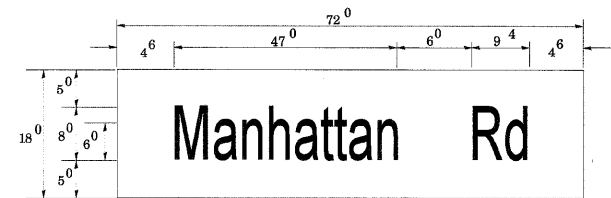

Sq. M. each
9 Sq. Ft. each
2 Required
Design Series C

NOTE: SIGN DIMENSIONS ARE IN ENGLISH UNITS