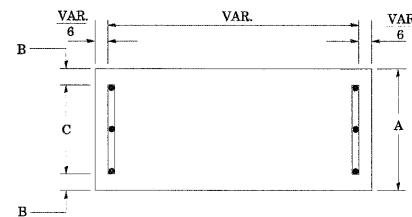

SUPPORTING CHANNELS

A	B	C
18"	2"	14"