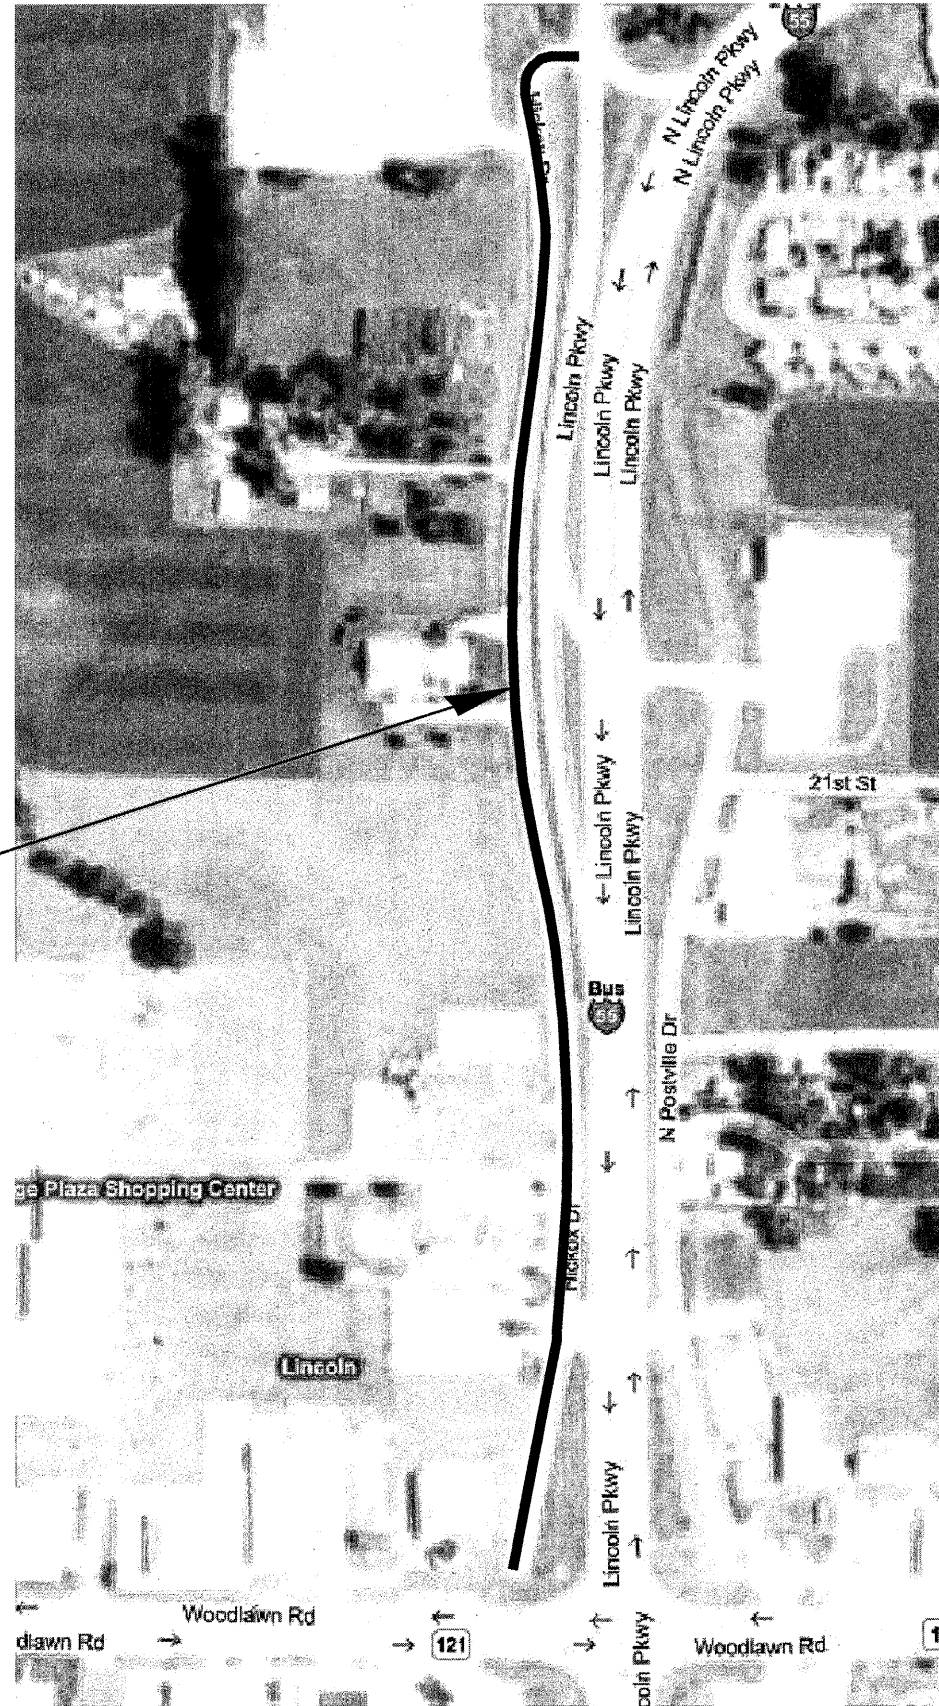

HICKOX DRIVE  
2,119 FT, 22 FT  
WIDE

PLAN  
FAU 7706 (FRONTAGE RDS)  
SECTION (22,23)SEALCOAT  
LOGAN COUNTY