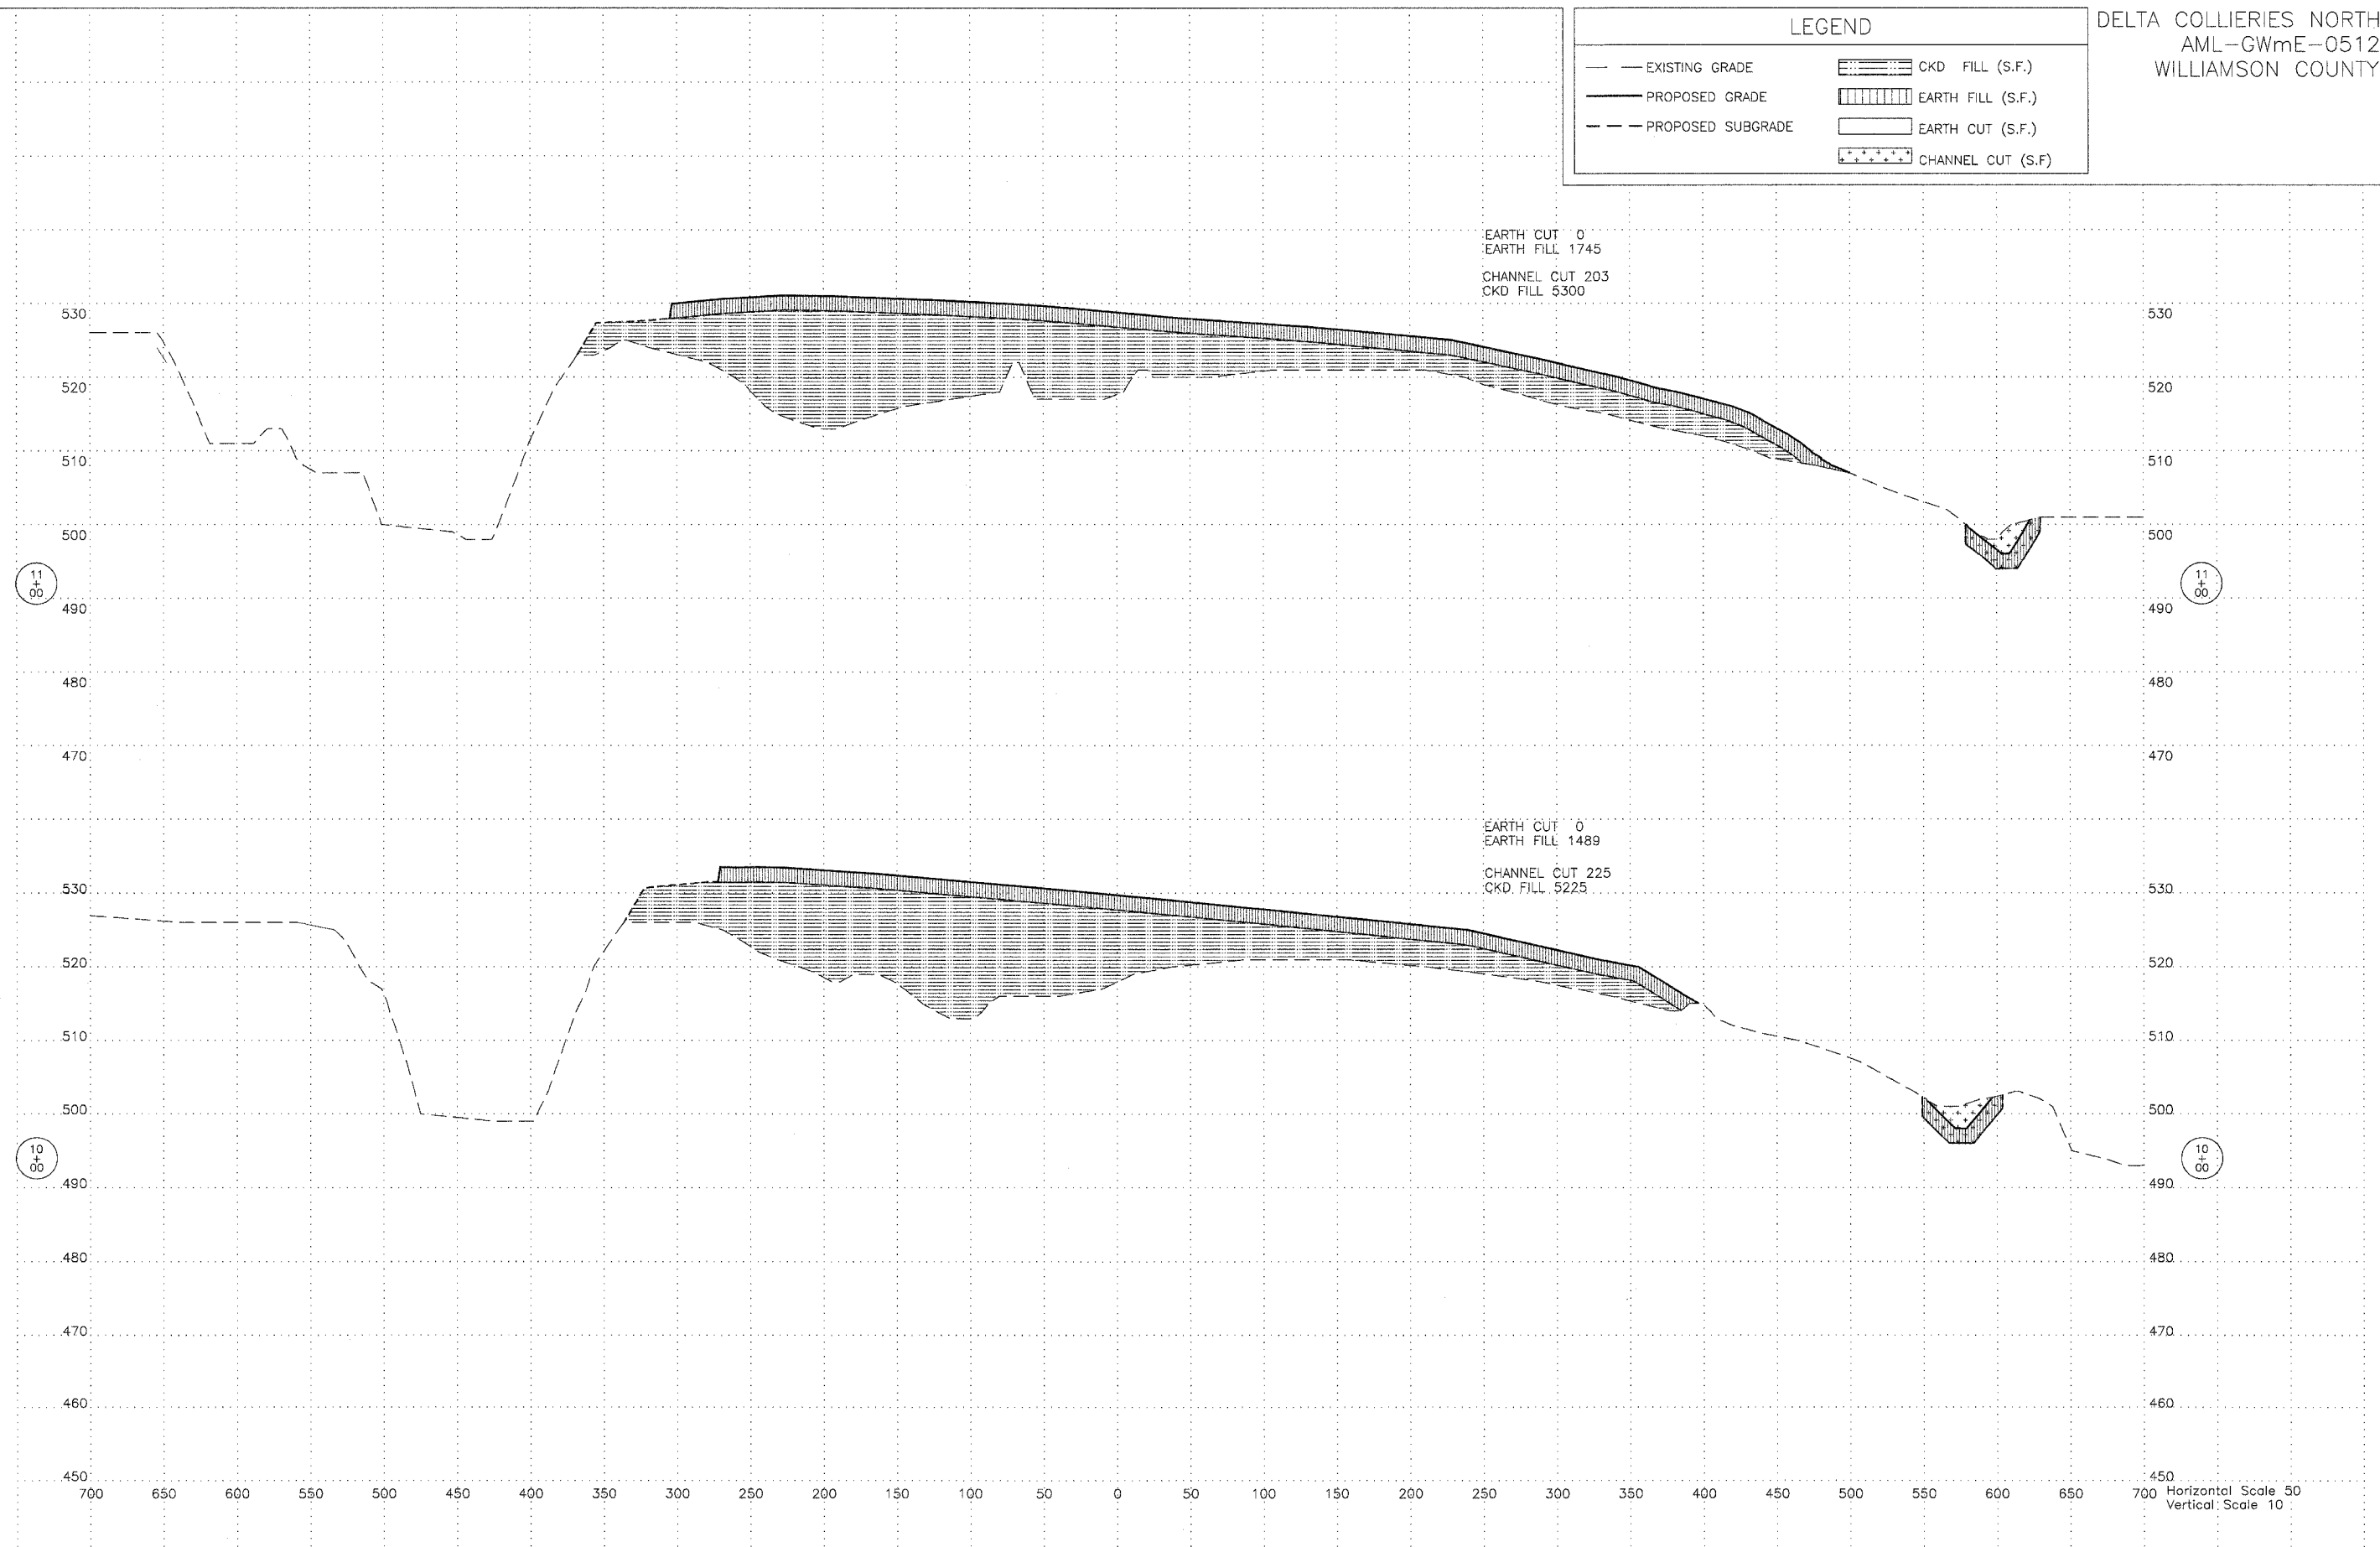

LEGEND	
— — — — —	EXISTING GRADE
— — — — —	PROPOSED GRADE
- - - - -	PROPOSED SUBGRADE
[Diagonal Hatching]	CKD FILL (S.F.)
[Vertical Hatching]	EARTH FILL (S.F.)
[White Box]	EARTH CUT (S.F.)
[Dashed Box]	CHANNEL CUT (S.F.)

EARTH CUT 0
 EARTH FILL 1745
 CHANNEL CUT 203
 CKD FILL 5300

EARTH CUT 0
 EARTH FILL 1489
 CHANNEL CUT 225
 CKD FILL 5225

Horizontal Scale 50
 Vertical Scale 10