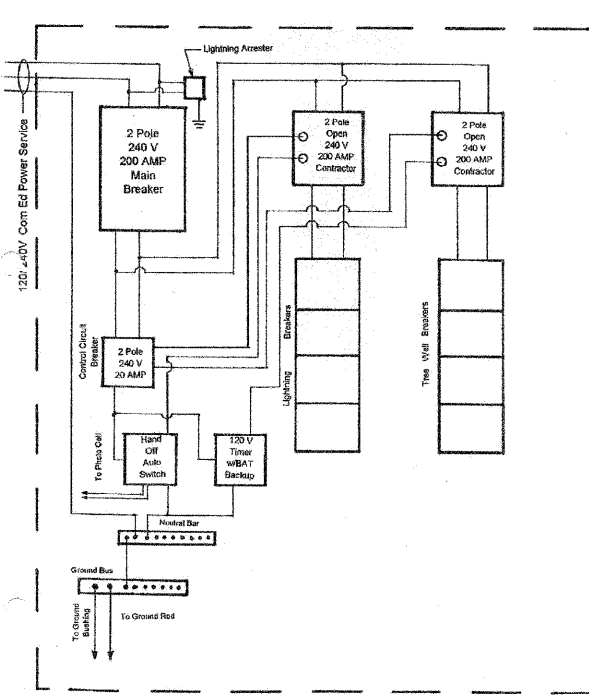

LIGHT POLE, ALUMINUM, 14' SPECIAL

LIGHT POLE, ALUMINUM, 14', SPECIAL

CONDUIT LAYOUT (TYP.)

STREETSCAPE CONTROLLER

LIGHT POLE FOUNDATION, 24" DIAMETER (SPECIAL)

DECORATIVE SIGN POST