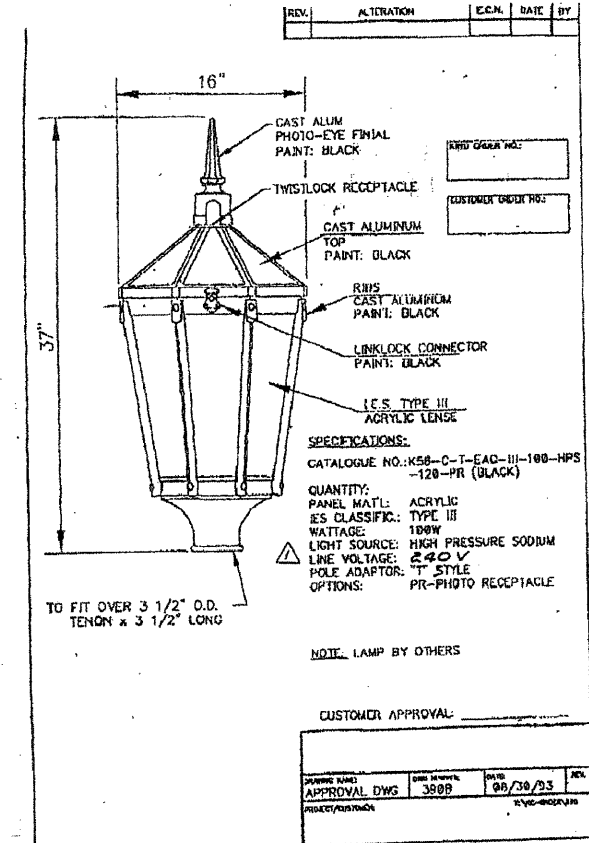

LIGHT POLE, ALUMINUM, 14' SPECIAL

LIGHT POLE, ALUMINUM, 14', SPECIAL

CONDUIT LAYOUT (TYP.)

STREETSCAPE CONTROLLER

LIGHT POLE FOUNDATION, 24" DIAMETER (SPECIAL)

DECORATIVE SIGN POST