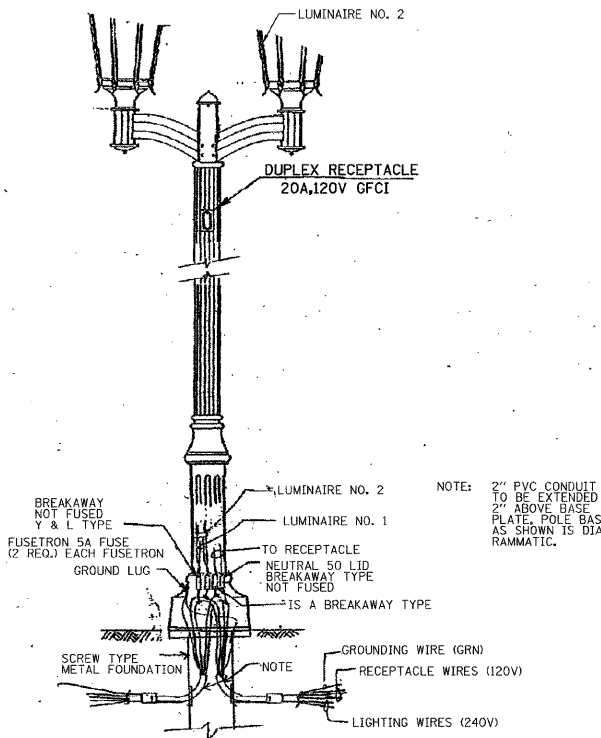

LIGHT POLE, ALUMINUM, 14' SPECIAL

LIGHT POLE, ALUMINUM, 14', SPECIAL

CONDUIT LAYOUT (TYP.)

STREETSCAPE CONTROLLER

LIGHT POLE FOUNDATION, 24" DIAMETER (SPECIAL)

DECORATIVE SIGN POST