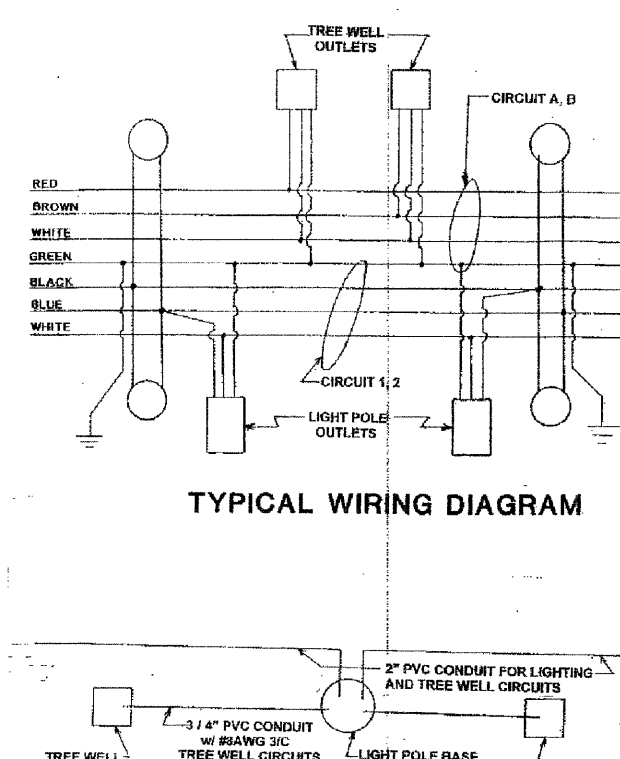

LIGHT POLE, ALUMINUM, 14' SPECIAL

LIGHT POLE, ALUMINUM, 14', SPECIAL

CONDUIT LAYOUT (TYP.)

STREETSCAPE CONTROLLER

LIGHT POLE FOUNDATION, 24" DIAMETER (SPECIAL)

DECORATIVE SIGN POST