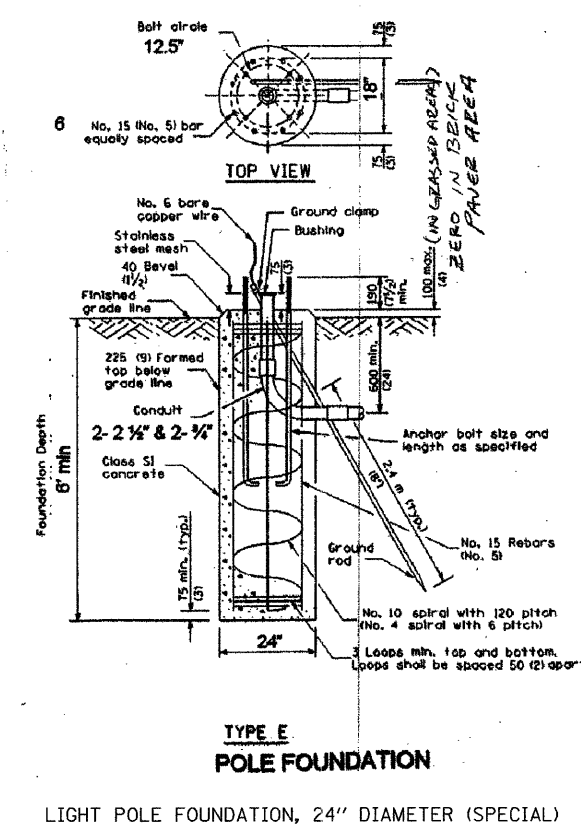

LIGHT POLE, ALUMINUM, 14' SPECIAL

LIGHT POLE, ALUMINUM, 14', SPECIAL

CONDUIT LAYOUT (TYP.)

STREETSCAPE CONTROLLER

LIGHT POLE FOUNDATION, 24" DIAMETER (SPECIAL)

DECORATIVE SIGN POST