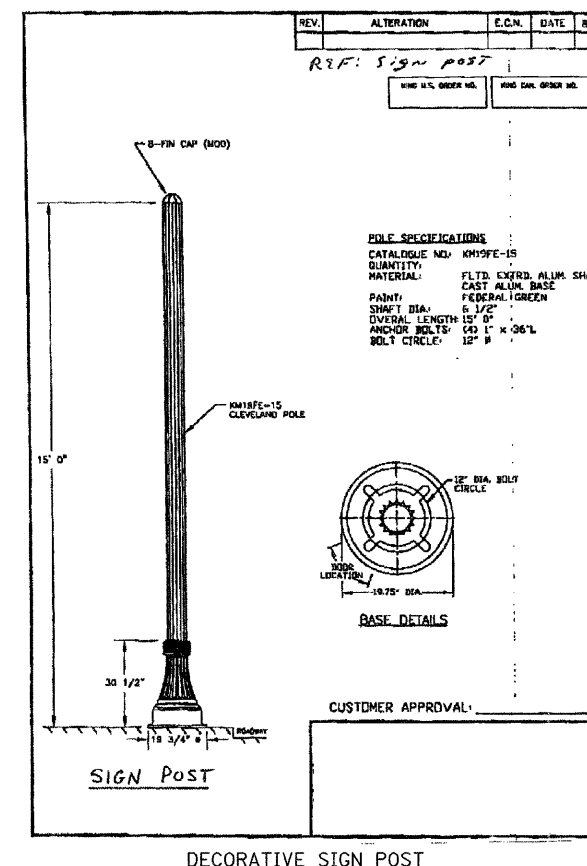

LIGHT POLE, ALUMINUM, 14' SPECIAL

LIGHT POLE, ALUMINUM, 14', SPECIAL

CONDUIT LAYOUT (TYP.)

STREETSCAPE CONTROLLER

LIGHT POLE FOUNDATION, 24" DIAMETER (SPECIAL)

DECORATIVE SIGN POST