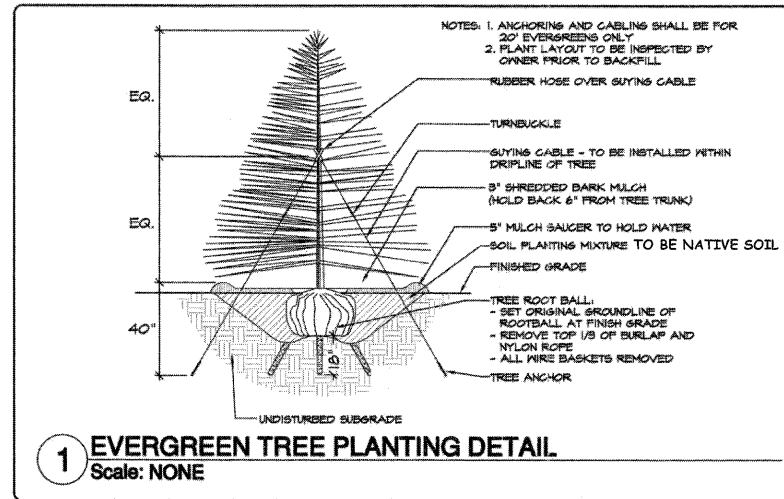

Cary Park District
255 Briarcliff Rd
Cary, Illinois 60013
(847) 639-4901

Construction Detail 11-02