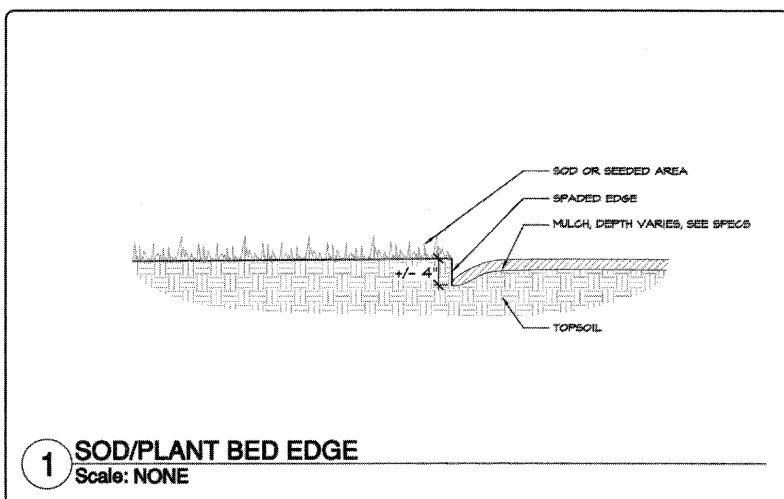

Cary Park District
255 Briarcliff Rd
Cary, Illinois 60013
(847) 639-4901

Construction Detail 11-05

This document, together with the concepts and designs presented herein, is intended only for the specific purpose and client for which it was prepared. Reuse or modification of any part of this document without the written consent of the author is strictly prohibited. © 2011 J. J. & Associates, Inc.

DESIGNED - JWH	REVISED
DRAWN - JKM	REVISED
CHECKED - JWH	REVISED
DATE - 10/21/2011	REVISED

**STATE OF ILLINOIS
DEPARTMENT OF TRANSPORTATION**

**CARY PARK DISTRICT
CARY TRAIL LANDSCAPING**

DETAILS

SECTION	COUNTY	TOTAL SHEETS	SHEET NO.
06-P4001-01-BT	MCHENRY	7	7
FED. ROAD DIST. NO. 1	ILLINOIS	CONTRACT NO. 63856	

1-800-892-0123