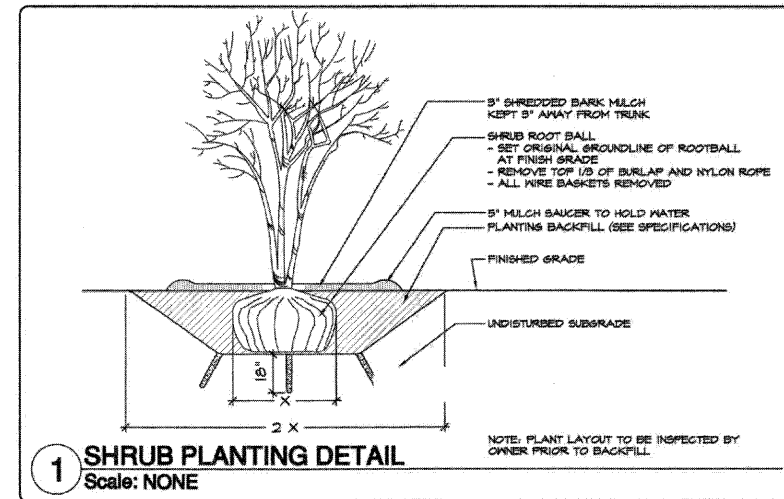

Cary Park District
255 Briarcliff Rd
Cary, Illinois 60013
(847) 639-4901

Construction Detail 11-04