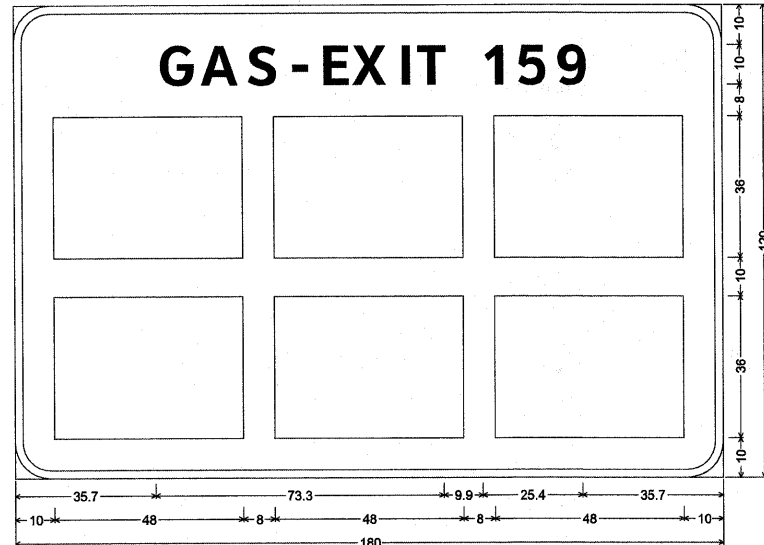

SN002 SN003
STA 2129+40 AND 2164+30

9.0" Radius, 2.0" Border, White on Blue;
[GAS-EXIT 159] ClearviewHwy-5-W; Rectangle Blue; Rectangle Blue; Rectangle Blue; Rectangle Blue;
Rectangle Blue; Rectangle Blue;
Table of widths and spaces.

G	A	S	-	E	X	I	T	1	5	9													
35.7	8.7	2.5	9.4	2.1	7.3	3.3	3.9	4.0	6.3	2.2	8.6	2.8	1.9	3.0	7.3	9.9	4.6	3.4	7.0	3.1	7.3	35.7	
10.0	48.0	8.0	48.0	8.0	48.0	10.0																	
10.0	48.0	8.0	48.0	8.0	48.0	10.0																	

SN004
STA 2171+00

9.0" Radius, 2.0" Border, White on Blue;
[FOOD-EXIT 160] ClearviewHwy-5-W; Rectangle Blue; Rectangle Blue; Rectangle Blue; Rectangle Blue; Rectangle Blue;
9.0" Radius, 2.0" Border, White on Blue;
[CAMPING-EXIT 160] E Mod 2K;
Table of widths and spaces.

NOT TO SCALE

SN 7C0251057R159.6
STA 2165+19

12.0" Radius, 2.0" Border, White on Green;
[EXIT 160] ClearviewHwy-5-W; [1/4 MILE] ClearviewHwy-5-W;
3.0" Radius, 1.0" Border, Black on Yellow;
[EXIT] ClearviewHwy-5-W; Down Arrow 22.0" 270"; [ONLY] ClearviewHwy-5-W;
Table of widths and spaces.