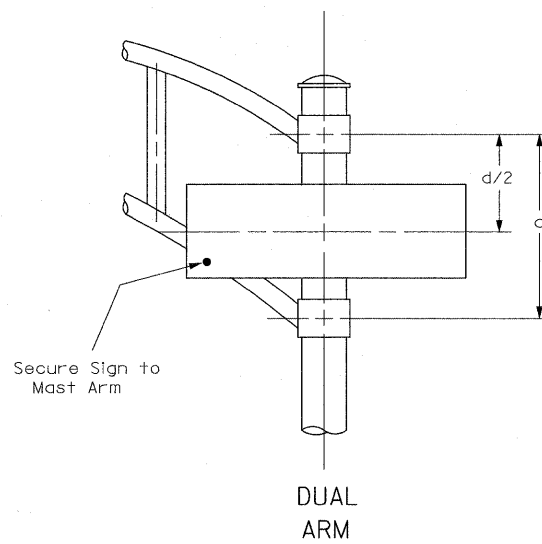

PANEL SIGN DESIGN TYPE 1

NOTE: SIGN DIMENSIONS ARE IN ENGLISH UNITS

A	B	C
18"	2"	14"

A	B	C
18"	2"	12"
30"	2"	22"

SIGNFIX ALUMINUM CHANNEL FRAMING SYSTEM  
Shall be used. See Note #5.

GENERAL NOTES

- WHERE MAST ARM MOUNTED STREET NAME SIGNS ARE SPECIFIED, THE MAST ARM ASSEMBLY AND POLES SHALL BE DESIGNED TO SUPPORT THE LOADINGS CALLED FOR ON STANDARDS 877001, 877002, 877011, AND 877012, AS APPLICABLE, PLUS TWO (2) SIGN PANELS 2'-6" X 8'-0" MOUNTED AS SHOWN. THE DESIGN SHALL BE IN ACCORDANCE WITH THE REQUIREMENTS OF THE CURRENT "STANDARD SPECIFICATIONS FOR STRUCTURAL SUPPORTS FOR HIGHWAY SIGNS, LUMINAIRES AND TRAFFIC SIGNALS" AS PUBLISHED BY THE AMERICAN ASSOCIATION OF STATE HIGHWAY AND TRANSPORTATION OFFICIALS FOR 80 M.P.H. WIND VELOCITY.
- ALL SIGNS SHALL HAVE A WHITE REFLECTORIZED LEGEND AND BORDER ON A GREEN REFLECTORIZED BACKGROUND. TYPE A SHEETING.
- THE SIGN LENGTH SHOULD BE INCREASED IN 6-INCH INCREMENTS, BUT THE OVERALL LENGTH SHOULD NOT EXCEED 8'-0".
- ALL BORDERS SHALL BE 3/4" WIDE AND CORNER RADIUS SHALL BE 2 1/4".
- SIGNFIX ALUMINUM CHANNEL FRAMING SYSTEM SHALL BE FOR ALL SIGNS ATTACHED TO SIGNAL POLES AND POSTS. LOCAL SUPPLIERS OF SIGNFIX ALUMINUM CHANNEL FRAMING SYSTEM ARE:

\*J.O. HERBERT CO.  
MIDLOTHIAN, VA

\*WESTERN REMAC INC.  
WOODRIDGE, IL.

PARTS LISTING:

- SIGN CHANNEL PART # HPN053 (MED. CHANNEL)  
SIGN SCREWS 1/4" X 14 X 1" H.W.H. #3  
SELF TAPPING WITH NEOPREEM WASHER  
BRACKETS PART # HPN034 (UNIVERSAL)  
CHANNEL CLAMPS WITH STAINLESS STEEL STRAPPING