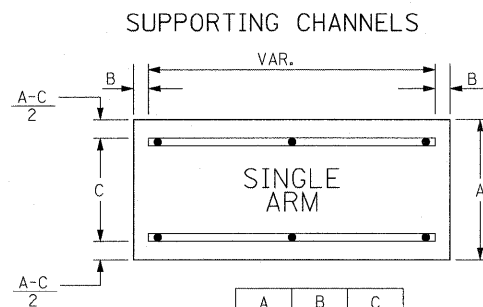

PANEL SIGN DESIGN TYPE 1

NOTE: SIGN DIMENSIONS ARE IN ENGLISH UNITS

A	B	C
18"	2"	14"

A	B	C
18"	2"	12"
30"	2"	22"

SIGNFIX ALUMINUM CHANNEL FRAMING SYSTEM  
Shall be used. See Note #5.

GENERAL NOTES

- WHERE MAST ARM MOUNTED STREET NAME SIGNS ARE SPECIFIED, THE MAST ARM ASSEMBLY AND POLES SHALL BE DESIGNED TO SUPPORT THE LOADINGS CALLED FOR ON STANDARDS 877001, 877002, 877011, AND 877012, AS APPLICABLE, PLUS TWO (2) SIGN PANELS 2'-6" X 8'-0" MOUNTED AS SHOWN. THE DESIGN SHALL BE IN ACCORDANCE WITH THE REQUIREMENTS OF THE CURRENT "STANDARD SPECIFICATIONS FOR STRUCTURAL SUPPORTS FOR HIGHWAY SIGNS, LUMINAIRES AND TRAFFIC SIGNALS" AS PUBLISHED BY THE AMERICAN ASSOCIATION OF STATE HIGHWAY AND TRANSPORTATION OFFICIALS FOR 80 M.P.H. WIND VELOCITY.
- ALL SIGNS SHALL HAVE A WHITE REFLECTORIZED LEGEND AND BORDER ON A GREEN REFLECTORIZED BACKGROUND. TYPE A SHEETING.
- THE SIGN LENGTH SHOULD BE INCREASED IN 6-INCH INCREMENTS, BUT THE OVERALL LENGTH SHOULD NOT EXCEED 8'-0".
- ALL BORDERS SHALL BE 3/4" WIDE AND CORNER RADIUS SHALL BE 2 1/4".
- SIGNFIX ALUMINUM CHANNEL FRAMING SYSTEM SHALL BE FOR ALL SIGNS ATTACHED TO SIGNAL POLES AND POSTS. LOCAL SUPPLIERS OF SIGNFIX ALUMINUM CHANNEL FRAMING SYSTEM ARE:

\*J.O. HERBERT CO.  
MIDLOTHIAN, VA

\*WESTERN REMAC INC.  
WOODRIDGE, IL.

PARTS LISTING:

- SIGN CHANNEL PART # HPN053 (MED. CHANNEL)  
SIGN SCREWS 1/4" X 14 X 1" H.W.H. #3  
SELF TAPPING WITH NEOPREEM WASHER  
BRACKETS PART # HPN034 (UNIVERSAL)  
CHANNEL CLAMPS WITH STAINLESS STEEL STRAPPING