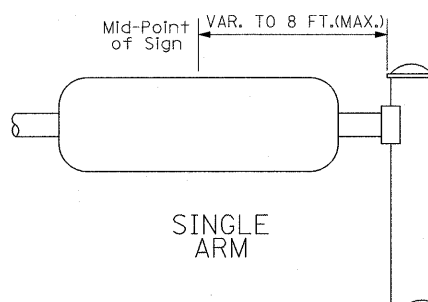

PANEL SIGN DESIGN TYPE 1

NOTE: SIGN DIMENSIONS ARE IN ENGLISH UNITS

A	B	C
18"	2"	14"

A	B	C
18"	2"	12"
30"	2"	22"

SIGNFIX ALUMINUM CHANNEL FRAMING SYSTEM  
Shall be used. See Note #5.

GENERAL NOTES

- WHERE MAST ARM MOUNTED STREET NAME SIGNS ARE SPECIFIED, THE MAST ARM ASSEMBLY AND POLES SHALL BE DESIGNED TO SUPPORT THE LOADINGS CALLED FOR ON STANDARDS 877001, 877002, 877011, AND 877012, AS APPLICABLE, PLUS TWO (2) SIGN PANELS 2'-6" X 8'-0" MOUNTED AS SHOWN. THE DESIGN SHALL BE IN ACCORDANCE WITH THE REQUIREMENTS OF THE CURRENT "STANDARD SPECIFICATIONS FOR STRUCTURAL SUPPORTS FOR HIGHWAY SIGNS, LUMINAIRES AND TRAFFIC SIGNALS" AS PUBLISHED BY THE AMERICAN ASSOCIATION OF STATE HIGHWAY AND TRANSPORTATION OFFICIALS FOR 80 M.P.H. WIND VELOCITY.
- ALL SIGNS SHALL HAVE A WHITE REFLECTORIZED LEGEND AND BORDER ON A GREEN REFLECTORIZED BACKGROUND. TYPE A SHEETING.
- THE SIGN LENGTH SHOULD BE INCREASED IN 6-INCH INCREMENTS, BUT THE OVERALL LENGTH SHOULD NOT EXCEED 8'-0".
- ALL BORDERS SHALL BE 3/4" WIDE AND CORNER RADIUS SHALL BE 2 1/4".
- SIGNFIX ALUMINUM CHANNEL FRAMING SYSTEM SHALL BE FOR ALL SIGNS ATTACHED TO SIGNAL POLES AND POSTS. LOCAL SUPPLIERS OF SIGNFIX ALUMINUM CHANNEL FRAMING SYSTEM ARE:

\*J.O. HERBERT CO.  
MIDLOTHIAN, VA

\*WESTERN REMAC INC.  
WOODRIDGE, IL.

PARTS LISTING:

- SIGN CHANNEL PART # HPN053 (MED. CHANNEL)  
SIGN SCREWS 1/4" X 14 X 1" H.W.H. #3  
SELF TAPPING WITH NEOPREEM WASHER  
BRACKETS PART # HPN034 (UNIVERSAL)  
CHANNEL CLAMPS WITH STAINLESS STEEL STRAPPING