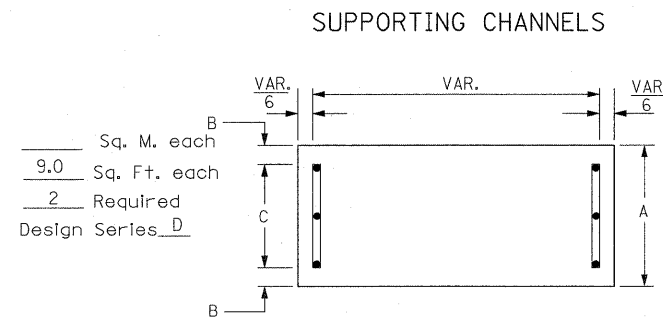

PANEL SIGN DESIGN TYPE 1

NOTE: SIGN DIMENSIONS ARE IN ENGLISH UNITS

A	B	C
18"	2"	14"

A	B	C
18"	2"	12"
30"	2"	22"

SIGNFIX ALUMINUM CHANNEL FRAMING SYSTEM  
Shall be used. See Note #5.

GENERAL NOTES

- WHERE MAST ARM MOUNTED STREET NAME SIGNS ARE SPECIFIED, THE MAST ARM ASSEMBLY AND POLES SHALL BE DESIGNED TO SUPPORT THE LOADINGS CALLED FOR ON STANDARDS 877001, 877002, 877011, AND 877012, AS APPLICABLE, PLUS TWO (2) SIGN PANELS 2'-6" X 8'-0" MOUNTED AS SHOWN. THE DESIGN SHALL BE IN ACCORDANCE WITH THE REQUIREMENTS OF THE CURRENT "STANDARD SPECIFICATIONS FOR STRUCTURAL SUPPORTS FOR HIGHWAY SIGNS, LUMINAIRES AND TRAFFIC SIGNALS" AS PUBLISHED BY THE AMERICAN ASSOCIATION OF STATE HIGHWAY AND TRANSPORTATION OFFICIALS FOR 80 M.P.H. WIND VELOCITY.
- ALL SIGNS SHALL HAVE A WHITE REFLECTORIZED LEGEND AND BORDER ON A GREEN REFLECTORIZED BACKGROUND. TYPE A SHEETING.
- THE SIGN LENGTH SHOULD BE INCREASED IN 6-INCH INCREMENTS, BUT THE OVERALL LENGTH SHOULD NOT EXCEED 8'-0".
- ALL BORDERS SHALL BE 3/4" WIDE AND CORNER RADIUS SHALL BE 2 1/4".
- SIGNFIX ALUMINUM CHANNEL FRAMING SYSTEM SHALL BE FOR ALL SIGNS ATTACHED TO SIGNAL POLES AND POSTS. LOCAL SUPPLIERS OF SIGNFIX ALUMINUM CHANNEL FRAMING SYSTEM ARE:

\*J.O. HERBERT CO.  
MIDLOTHIAN, VA

\*WESTERN REMAC INC.  
WOODRIDGE, IL.

PARTS LISTING:

- SIGN CHANNEL PART # HPN053 (MED. CHANNEL)  
SIGN SCREWS 1/4" X 14 X 1" H.W.H. #3  
SELF TAPPING WITH NEOPREEM WASHER  
BRACKETS PART # HPN034 (UNIVERSAL)  
CHANNEL CLAMPS WITH STAINLESS STEEL STRAPPING