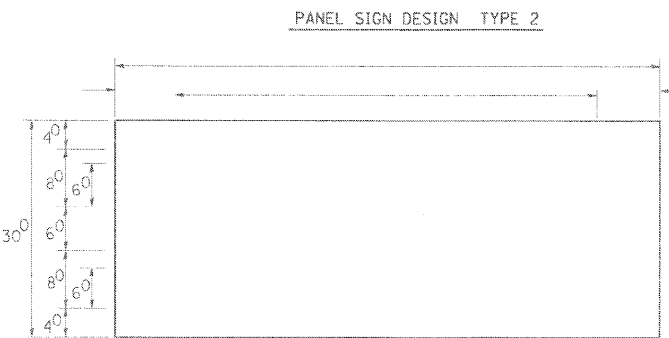

NOTE: SIGN DIMENSIONS ARE IN ENGLISH UNITS

GENERAL NOTES

- WHERE MAST ARM MOUNTED STREET NAME SIGNS ARE SPECIFIED, THE MAST ARM ASSEMBLY AND POLES SHALL BE DESIGNED TO SUPPORT THE LOADINGS CALLED FOR ON STANDARDS 877001, 877002, 877006, 877011 AND 877012, AS APPLICABLE, PLUS TWO (2) SIGN PANELS 2'-6" x 8'-0" MOUNTED AS SHOWN. THE DESIGN SHALL BE IN ACCORDANCE WITH THE REQUIREMENTS OF THE CURRENT "STANDARD SPECIFICATIONS FOR STRUCTURAL SUPPORTS FOR HIGHWAY SIGNS, LUMINAIRES, AND TRAFFIC SIGNALS" AS PUBLISHED BY THE AMERICAN ASSOCIATION OF STATE HIGHWAY AND TRANSPORTATION OFFICIALS FOR 80 M.P.H. WIND VELOCITY.
- ALL SIGNS SHALL HAVE A WHITE REFLECTORIZED LEGEND AND BORDER ON A GREEN REFLECTORIZED BACKGROUND, TYPE A SHEETING.
- THE SIGN LENGTH SHOULD BE INCREASED IN 6-INCH INCREMENTS, BUT THE OVERALL LENGTH SHOULD NOT EXCEED 8'-0".
- ALL BORDERS SHALL BE 3/4" WIDE AND CORNER RADIUS SHALL BE 2-1/4".
- SIGNFIX ALUMINUM CHANNEL FRAMING SYSTEM SHALL BE USED FOR ALL SIGNS ATTACHED TO SIGNAL POLES AND POSTS. LOCAL SUPPLIERS OF THE SIGNFIX ALUMINUM CHANNEL FRAMING SYSTEM ARE:
 - * J.O. HERBERT CO. MIDLOTHIAN, VA.
 - * WESTERN REMAC INC. WOODRIDGE, IL.

PARTS LISTING:
SIGN CHANNEL PART #HPN053 (MED. CHANNEL)
SIGN SCREWS 1/2" x 14 x 1" H.W.H. #3
BRACKETS PART #HPN034 (UNIVERSAL)
CHANNEL CLAMPS WITH STAINLESS STEEL STRAPPING

OTHER BRANDS OF MOUNTING HARDWARE ARE ACCEPTABLE, BASED UPON THE DEPARTMENT'S APPROVAL AND COMPATIBILITY WITH THE CHANNEL/BRAKET OF THE ABOVE PRODUCT.