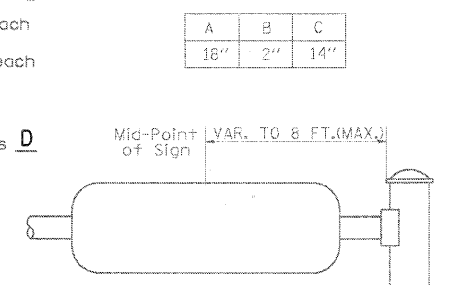

NOTE: SIGN DIMENSIONS ARE IN ENGLISH UNITS

GENERAL NOTES

- WHERE MAST ARM MOUNTED STREET NAME SIGNS ARE SPECIFIED, THE MAST ARM ASSEMBLY AND POLES SHALL BE DESIGNED TO SUPPORT THE LOADINGS CALLED FOR ON STANDARDS 877001, 877002, 877006, 877011 AND 877012, AS APPLICABLE, PLUS TWO (2) SIGN PANELS 2'-6" x 8'-0" MOUNTED AS SHOWN. THE DESIGN SHALL BE IN ACCORDANCE WITH THE REQUIREMENTS OF THE CURRENT "STANDARD SPECIFICATIONS FOR STRUCTURAL SUPPORTS FOR HIGHWAY SIGNS, LUMINAIRES, AND TRAFFIC SIGNALS" AS PUBLISHED BY THE AMERICAN ASSOCIATION OF STATE HIGHWAY AND TRANSPORTATION OFFICIALS FOR 80 M.P.H. WIND VELOCITY.
- ALL SIGNS SHALL HAVE A WHITE REFLECTORIZED LEGEND AND BORDER ON A GREEN REFLECTORIZED BACKGROUND, TYPE A SHEETING.
- THE SIGN LENGTH SHOULD BE INCREASED IN 6-INCH INCREMENTS, BUT THE OVERALL LENGTH SHOULD NOT EXCEED 8'-0".
- ALL BORDERS SHALL BE 3/4" WIDE AND CORNER RADIUS SHALL BE 2-1/4".
- SIGNFIX ALUMINUM CHANNEL FRAMING SYSTEM SHALL BE USED FOR ALL SIGNS ATTACHED TO SIGNAL POLES AND POSTS. LOCAL SUPPLIERS OF THE SIGNFIX ALUMINUM CHANNEL FRAMING SYSTEM ARE:
 - * J.O. HERBERT CO. MIDLOTHIAN, VA.
 - * WESTERN REMAC INC. WOODRIDGE, IL.

PARTS LISTING:
SIGN CHANNEL PART #HPN053 (MED. CHANNEL)
SIGN SCREWS 1/2" x 14 x 1" H.W.H. #3
BRACKETS PART #HPN034 (UNIVERSAL)
CHANNEL CLAMPS WITH STAINLESS STEEL STRAPPING

OTHER BRANDS OF MOUNTING HARDWARE ARE ACCEPTABLE, BASED UPON THE DEPARTMENT'S APPROVAL AND COMPATIBILITY WITH THE CHANNEL/BRAKET OF THE ABOVE PRODUCT.