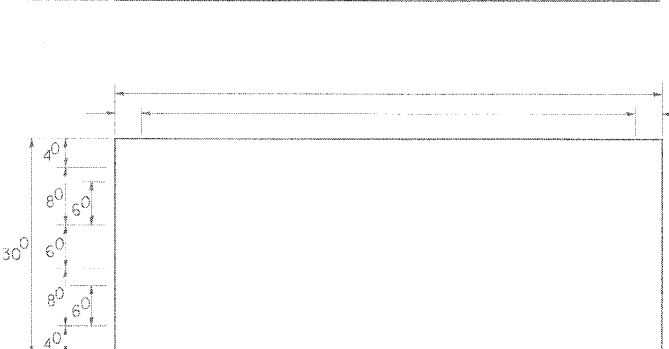

NOTE: SIGN DIMENSIONS ARE IN ENGLISH UNITS

GENERAL NOTES

- WHERE MAST ARM MOUNTED STREET NAME SIGNS ARE SPECIFIED, THE MAST ARM ASSEMBLY AND POLES SHALL BE DESIGNED TO SUPPORT THE LOADINGS CALLED FOR ON STANDARDS 877001, 877002, 877006, 877011 AND 877012, AS APPLICABLE, PLUS TWO (2) SIGN PANELS 2'-6" x 8'-0" MOUNTED AS SHOWN. THE DESIGN SHALL BE IN ACCORDANCE WITH THE REQUIREMENTS OF THE CURRENT "STANDARD SPECIFICATIONS FOR STRUCTURAL SUPPORTS FOR HIGHWAY SIGNS, LUMINAIRES, AND TRAFFIC SIGNALS" AS PUBLISHED BY THE AMERICAN ASSOCIATION OF STATE HIGHWAY AND TRANSPORTATION OFFICIALS FOR 80 M.P.H. WIND VELOCITY.
- ALL SIGNS SHALL HAVE A WHITE REFLECTORIZED LEGEND AND BORDER ON A GREEN REFLECTORIZED BACKGROUND, TYPE A SHEETING.
- THE SIGN LENGTH SHOULD BE INCREASED IN 6-INCH INCREMENTS, BUT THE OVERALL LENGTH SHOULD NOT EXCEED 8'-0".
- ALL BORDERS SHALL BE 3/4" WIDE AND CORNER RADIUS SHALL BE 2-1/4".
- SIGNFIX ALUMINUM CHANNEL FRAMING SYSTEM SHALL BE USED FOR ALL SIGNS ATTACHED TO SIGNAL POLES AND POSTS. LOCAL SUPPLIERS OF THE SIGNFIX ALUMINUM CHANNEL FRAMING SYSTEM ARE:
 - * J.O. HERBERT CO. MIDLOTHIAN, VA.
 - * WESTERN REMAC INC. WOODRIDGE, IL.

PARTS LISTING:
SIGN CHANNEL PART #HPN053 (MED. CHANNEL)
SIGN SCREWS 1/2" x 14 x 1" H.W.H. #3
BRACKETS PART #HPN034 (UNIVERSAL)
CHANNEL CLAMPS WITH STAINLESS STEEL STRAPPING

OTHER BRANDS OF MOUNTING HARDWARE ARE ACCEPTABLE, BASED UPON THE DEPARTMENT'S APPROVAL AND COMPATIBILITY WITH THE CHANNEL/BRAKET OF THE ABOVE PRODUCT.