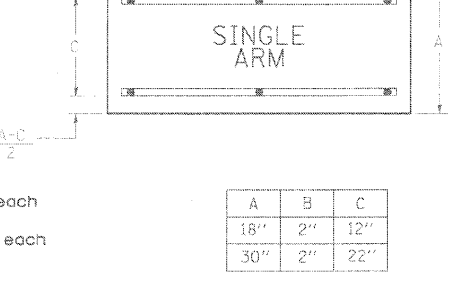

NOTE: SIGN DIMENSIONS ARE IN ENGLISH UNITS

GENERAL NOTES

- WHERE MAST ARM MOUNTED STREET NAME SIGNS ARE SPECIFIED, THE MAST ARM ASSEMBLY AND POLES SHALL BE DESIGNED TO SUPPORT THE LOADINGS CALLED FOR ON STANDARDS 877001, 877002, 877006, 877011 AND 877012, AS APPLICABLE, PLUS TWO (2) SIGN PANELS 2'-6" x 8'-0" MOUNTED AS SHOWN. THE DESIGN SHALL BE IN ACCORDANCE WITH THE REQUIREMENTS OF THE CURRENT "STANDARD SPECIFICATIONS FOR STRUCTURAL SUPPORTS FOR HIGHWAY SIGNS, LUMINAIRES, AND TRAFFIC SIGNALS" AS PUBLISHED BY THE AMERICAN ASSOCIATION OF STATE HIGHWAY AND TRANSPORTATION OFFICIALS FOR 80 M.P.H. WIND VELOCITY.
- ALL SIGNS SHALL HAVE A WHITE REFLECTORIZED LEGEND AND BORDER ON A GREEN REFLECTORIZED BACKGROUND, TYPE A SHEETING.
- THE SIGN LENGTH SHOULD BE INCREASED IN 6-INCH INCREMENTS, BUT THE OVERALL LENGTH SHOULD NOT EXCEED 8'-0".
- ALL BORDERS SHALL BE 3/4" WIDE AND CORNER RADIUS SHALL BE 2-1/4".
- SIGNFIX ALUMINUM CHANNEL FRAMING SYSTEM SHALL BE USED FOR ALL SIGNS ATTACHED TO SIGNAL POLES AND POSTS. LOCAL SUPPLIERS OF THE SIGNFIX ALUMINUM CHANNEL FRAMING SYSTEM ARE:
 - * J.O. HERBERT CO. MIDLOTHIAN, VA.
 - * WESTERN REMAC INC. WOODRIDGE, IL.

PARTS LISTING:
SIGN CHANNEL PART #HPN053 (MED. CHANNEL)
SIGN SCREWS 1/2" x 14 x 1" H.W.H. #3
BRACKETS PART #HPN034 (UNIVERSAL)
CHANNEL CLAMPS WITH STAINLESS STEEL STRAPPING

OTHER BRANDS OF MOUNTING HARDWARE ARE ACCEPTABLE, BASED UPON THE DEPARTMENT'S APPROVAL AND COMPATIBILITY WITH THE CHANNEL/BRAKET OF THE ABOVE PRODUCT.