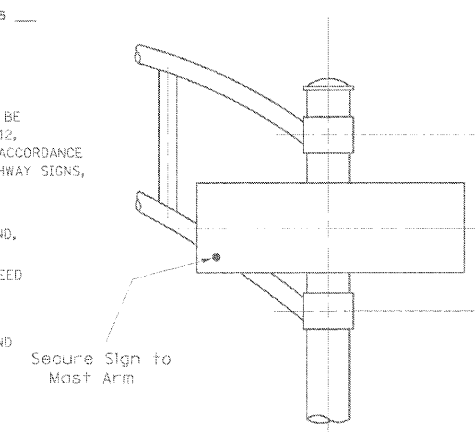

NOTE: SIGN DIMENSIONS ARE IN ENGLISH UNITS

GENERAL NOTES

- WHERE MAST ARM MOUNTED STREET NAME SIGNS ARE SPECIFIED, THE MAST ARM ASSEMBLY AND POLES SHALL BE DESIGNED TO SUPPORT THE LOADINGS CALLED FOR ON STANDARDS 877001, 877002, 877006, 877011 AND 877012, AS APPLICABLE, PLUS TWO (2) SIGN PANELS 2'-6" x 8'-0" MOUNTED AS SHOWN. THE DESIGN SHALL BE IN ACCORDANCE WITH THE REQUIREMENTS OF THE CURRENT "STANDARD SPECIFICATIONS FOR STRUCTURAL SUPPORTS FOR HIGHWAY SIGNS, LUMINAIRES, AND TRAFFIC SIGNALS" AS PUBLISHED BY THE AMERICAN ASSOCIATION OF STATE HIGHWAY AND TRANSPORTATION OFFICIALS FOR 80 M.P.H. WIND VELOCITY.
- ALL SIGNS SHALL HAVE A WHITE REFLECTORIZED LEGEND AND BORDER ON A GREEN REFLECTORIZED BACKGROUND, TYPE A SHEETING.
- THE SIGN LENGTH SHOULD BE INCREASED IN 6-INCH INCREMENTS, BUT THE OVERALL LENGTH SHOULD NOT EXCEED 8'-0".
- ALL BORDERS SHALL BE 3/4" WIDE AND CORNER RADIUS SHALL BE 2-1/4".
- SIGNFIX ALUMINUM CHANNEL FRAMING SYSTEM SHALL BE USED FOR ALL SIGNS ATTACHED TO SIGNAL POLES AND POSTS. LOCAL SUPPLIERS OF THE SIGNFIX ALUMINUM CHANNEL FRAMING SYSTEM ARE:
 - * J.O. HERBERT CO. MIDLOTHIAN, VA.
 - * WESTERN REMAC INC. WOODRIDGE, IL.

PARTS LISTING:
SIGN CHANNEL PART #HPN053 (MED. CHANNEL)
SIGN SCREWS 1/2" x 14 x 1" H.W.H. #3
BRACKETS PART #HPN034 (UNIVERSAL)
CHANNEL CLAMPS WITH STAINLESS STEEL STRAPPING

OTHER BRANDS OF MOUNTING HARDWARE ARE ACCEPTABLE, BASED UPON THE DEPARTMENT'S APPROVAL AND COMPATIBILITY WITH THE CHANNEL/BRAKET OF THE ABOVE PRODUCT.