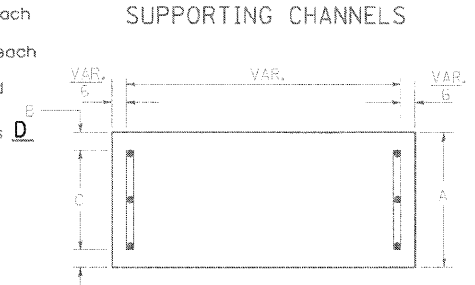

NOTE: SIGN DIMENSIONS ARE IN ENGLISH UNITS

GENERAL NOTES

- WHERE MAST ARM MOUNTED STREET NAME SIGNS ARE SPECIFIED, THE MAST ARM ASSEMBLY AND POLES SHALL BE DESIGNED TO SUPPORT THE LOADINGS CALLED FOR ON STANDARDS 877001, 877002, 877006, 877011 AND 877012, AS APPLICABLE, PLUS TWO (2) SIGN PANELS 2'-6" x 8'-0" MOUNTED AS SHOWN. THE DESIGN SHALL BE IN ACCORDANCE WITH THE REQUIREMENTS OF THE CURRENT "STANDARD SPECIFICATIONS FOR STRUCTURAL SUPPORTS FOR HIGHWAY SIGNS, LUMINAIRES, AND TRAFFIC SIGNALS" AS PUBLISHED BY THE AMERICAN ASSOCIATION OF STATE HIGHWAY AND TRANSPORTATION OFFICIALS FOR 80 M.P.H. WIND VELOCITY.
- ALL SIGNS SHALL HAVE A WHITE REFLECTORIZED LEGEND AND BORDER ON A GREEN REFLECTORIZED BACKGROUND, TYPE A SHEETING.
- THE SIGN LENGTH SHOULD BE INCREASED IN 6-INCH INCREMENTS, BUT THE OVERALL LENGTH SHOULD NOT EXCEED 8'-0".
- ALL BORDERS SHALL BE 3/4" WIDE AND CORNER RADIUS SHALL BE 2-1/4".
- SIGNFIX ALUMINUM CHANNEL FRAMING SYSTEM SHALL BE USED FOR ALL SIGNS ATTACHED TO SIGNAL POLES AND POSTS. LOCAL SUPPLIERS OF THE SIGNFIX ALUMINUM CHANNEL FRAMING SYSTEM ARE:
 - * J.O. HERBERT CO. MIDLOTHIAN, VA.
 - * WESTERN REMAC INC. WOODRIDGE, IL.

PARTS LISTING:
SIGN CHANNEL PART #HPN053 (MED. CHANNEL)
SIGN SCREWS 1/2" x 14 x 1" H.W.H. #3
BRACKETS PART #HPN034 (UNIVERSAL)
CHANNEL CLAMPS WITH STAINLESS STEEL STRAPPING

OTHER BRANDS OF MOUNTING HARDWARE ARE ACCEPTABLE, BASED UPON THE DEPARTMENT'S APPROVAL AND COMPATIBILITY WITH THE CHANNEL/BRAKET OF THE ABOVE PRODUCT.