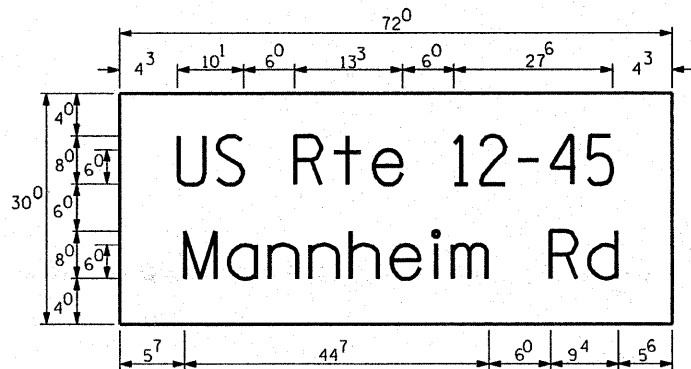

**SUPPORTING CHANNELS**

A	B	C
18"	2"	14"

— Sq. M. each  
 15 Sq. Ft. each  
 L Required  
 Design Series C

**PANEL SIGN DESIGN TYPE 2**

**GENERAL NOTES**

- WHERE MAST ARM MOUNTED STREET NAME SIGNS ARE SPECIFIED, THE MAST ARM ASSEMBLY AND POLES SHALL BE DESIGNED TO SUPPORT THE LOADINGS CALLED FOR ON STANDARDS 834001, 834006 AND 834011, AS APPLICABLE, PLUS TWO (2) SIGN PANELS 2'-6" x 6'-0" MOUNTED AS SHOWN. THE DESIGN SHALL BE IN ACCORDANCE WITH THE REQUIREMENTS OF THE CURRENT "STANDARD SPECIFICATIONS FOR STRUCTURAL SUPPORTS FOR HIGHWAY SIGNS, LUMINAIRES, AND TRAFFIC SIGNALS" AS PUBLISHED BY THE AMERICAN ASSOCIATION OF STATE HIGHWAY AND TRANSPORTATION OFFICIALS FOR 80 M.P.H. WIND VELOCITY.
  - ALL SIGNS SHALL HAVE A WHITE REFLECTORIZED LEGEND AND BORDER ON A GREEN REFLECTORIZED BACKGROUND, TYPE A SHEETING.
  - THE SIGN LENGTH SHOULD BE INCREASED IN 6-INCH INCREMENTS, BUT THE OVERALL LENGTH SHOULD NOT EXCEED 6'-0".
  - ALL BORDERS SHALL BE 3/4" WIDE AND CORNER RADIUS SHALL BE 2-1/4".
  - SIGNFIX ALUMINUM CHANNEL FRAMING SYSTEM SHALL BE USED FOR ALL SIGNS ATTACHED TO SIGNAL POLES AND POSTS. LOCAL SUPPLIERS OF THE SIGNFIX ALUMINUM CHANNEL FRAMING SYSTEM ARE:
    - \* A.K.T. CORPORATION
    - \* AMERICAN FABRICATION CO.
    - \* SCHAUMBURG, IL
    - \* CHICAGO HEIGHTS, IL
    - \* TUCKER COMPANY, INC.
    - \* WESTERN TRAFFIC CONTROL INC.
    - \* WAUWATOSA, WI
    - \* CICERO, IL
- PARTS LISTING:**  
 SIGN CHANNEL PART #HPN053 (MED. CHANNEL)  
 SIGN SCREWS 1/4" x 14 x 1" H.W.H. #3  
 BRACKETS SELF TAPPING WITH NEOPRENE WASHER  
 PART #HPN034 (UNIVERSAL)  
 CHANNEL CLAMPS WITH STAINLESS STEEL STRAPPING
- OTHER BRANDS OF MOUNTING HARDWARE ARE ACCEPTABLE, BASED UPON THE DEPARTMENT'S APPROVAL AND COMPATIBILITY WITH THE CHANNEL/BACKET OF THE ABOVE PRODUCT.

**SUPPORTING CHANNELS**

A	B	C
18"	2"	12"
30"	2"	22"

**DUAL ARM**  
**SIGNFIX ALUMINUM CHANNEL FRAMING SYSTEM**  
 Shall be used. See Note #5.

Upper Case To Lower Case  
 Spacing Chart 8-6 Inch Series "C & D"