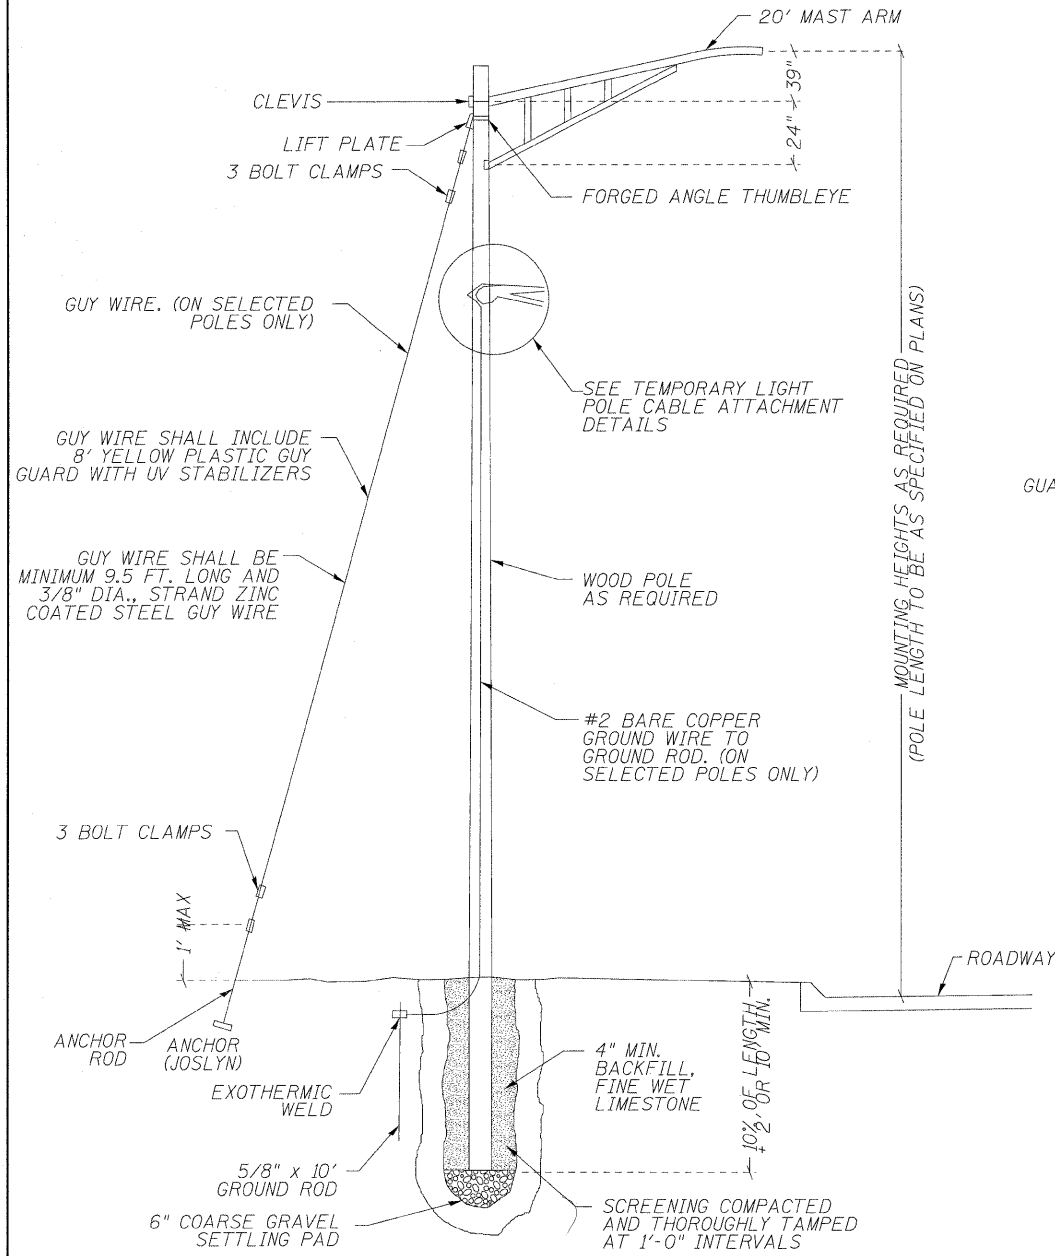

TEMPORARY LIGHT POLE CABLE ATTACHMENT DETAILS
NOT TO SCALE

TYPICAL SPLICE DETAIL
NOT TO SCALE

WIRING ELEVATION
NOT TO SCALE

TEMPORARY LIGHT POLE DETAIL
NOT TO SCALE

SERVICE ENTRANCE POLE DETAIL
NOT TO SCALE

TYPICAL POLE TO POLE SINGLE LINE WIRING DIAGRAM
NOT TO SCALE

*Check 11/6/09
Eve 11/30/09*