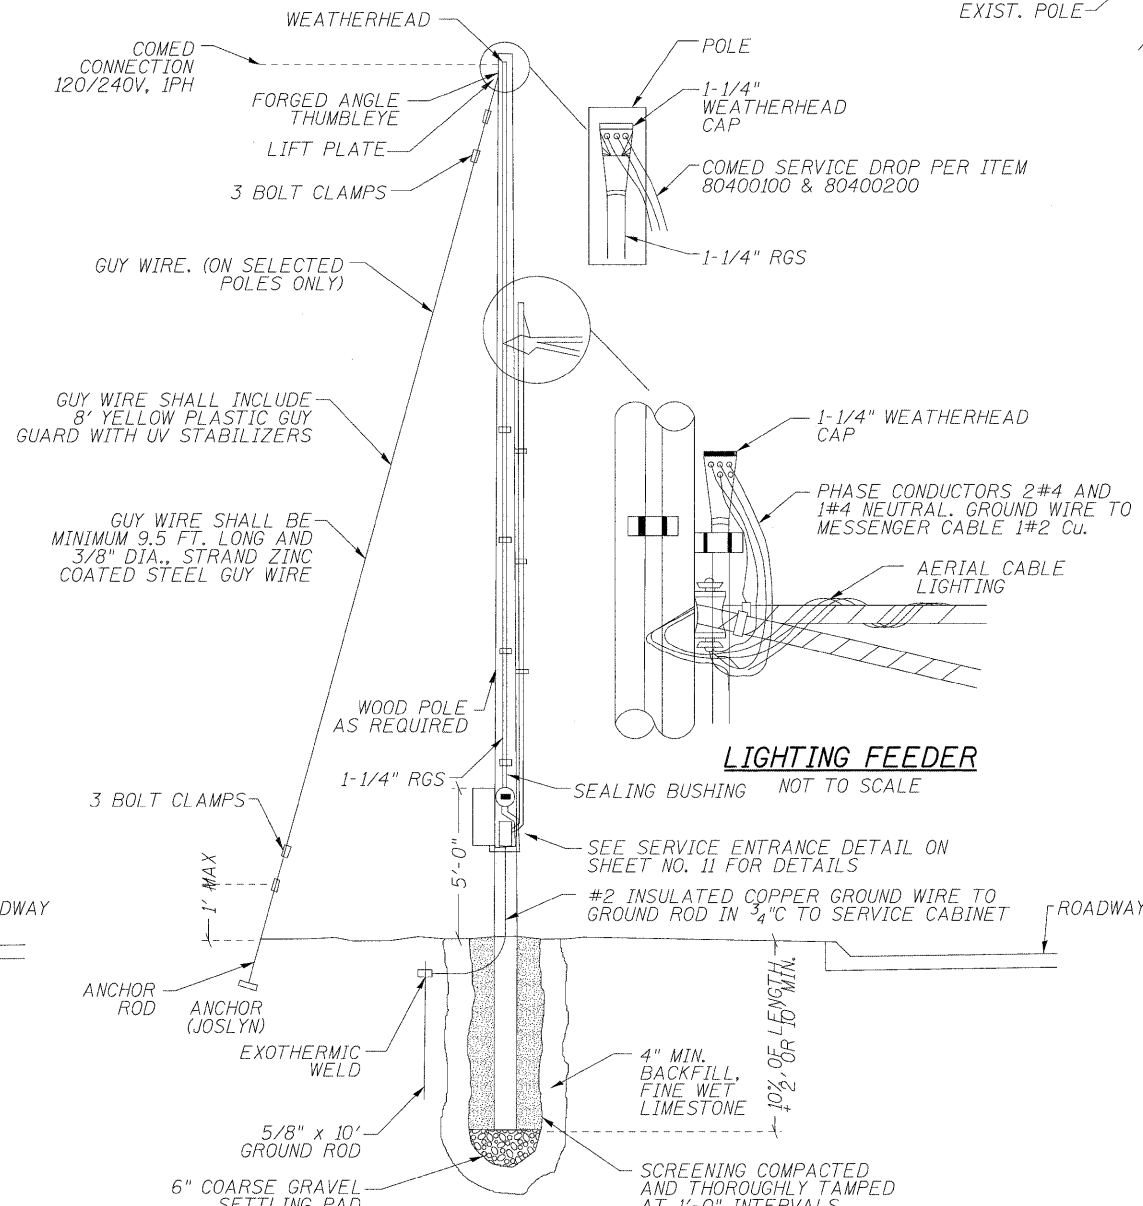

TEMPORARY LIGHT POLE CABLE ATTACHMENT DETAILS
NOT TO SCALE

TYPICAL SPLICE DETAIL
NOT TO SCALE

WIRING ELEVATION
NOT TO SCALE

TEMPORARY LIGHT POLE DETAIL
NOT TO SCALE

SERVICE ENTRANCE POLE DETAIL
NOT TO SCALE

TYPICAL POLE TO POLE SINGLE LINE WIRING DIAGRAM
NOT TO SCALE

*Check 11/6/09
Eve 11/30/09*