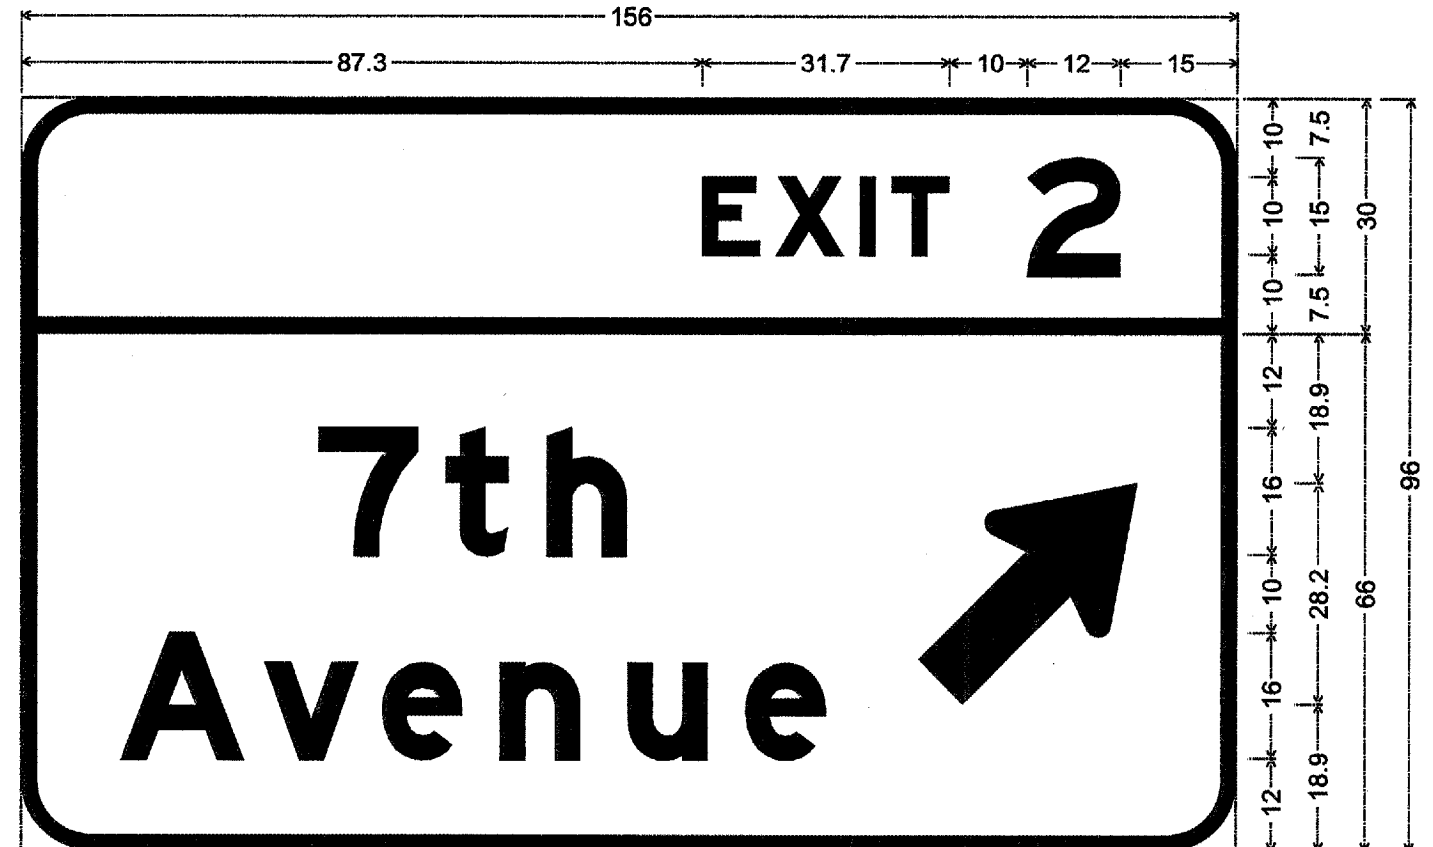

22.4 39.4 16 43.8 22.4
17.6 45 12 51.8 17.6

9.0" Radius, 2.0" Border, White on Green;
[EXIT 2] E Mod;
9.0" Radius, 2.0" Border, White on Green;
[7th Ave] E Mod; [NEXT RIGHT] E Mod;

38.2 39.5 37.5 28.1 12.7
12.7 90.5 52.8

9.0" Radius, 2.0" Border, White on Green;
[EXIT 2] E Mod;
9.0" Radius, 2.0" Border, White on Green;
[7th] E Mod; [Avenue] E Mod; Standard Arrow Custom 35.8" X 21.6" 45°;