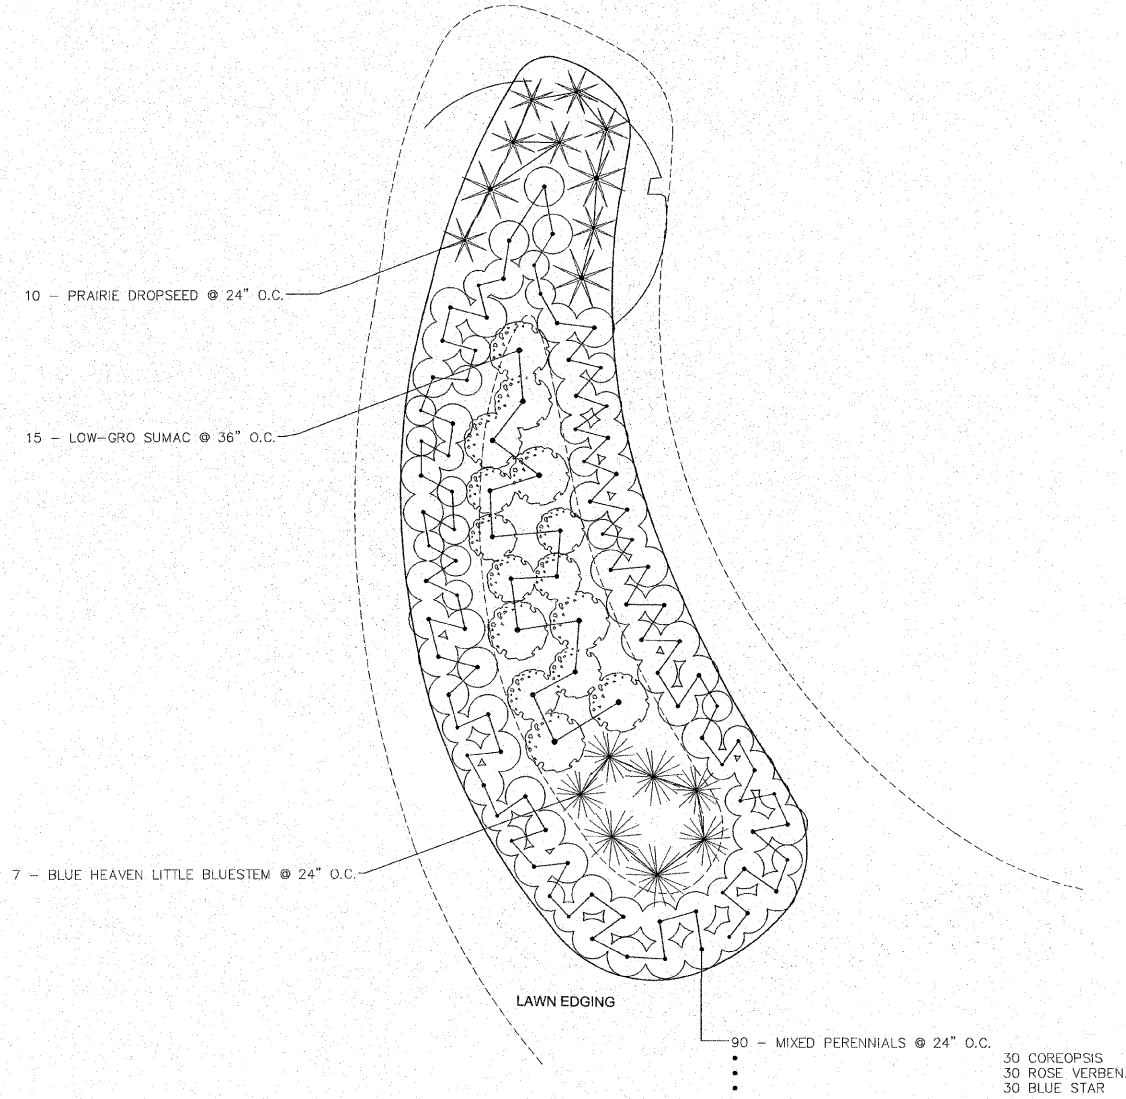

SECTION	COUNTY	TOTAL SHEETS	SHEET NO.
08-00021-00-PK	MADISON	9	9
CONTRACT NO. 97473			

REVISIONS

PDS
PLANNING DESIGN STUDIO
 727 North First Street, Suite 860
 Saint Louis, Missouri, 63102
 Phone (314) 241-8600

IMPROVEMENT PLANS FOR HOFFMAN GARDENS
VILLAGE OF GODFREY, ILLINOIS
PLANTING DETAILS "B"

DWG. NO.	HOFFMAN PLANTING DETAILS.DWG
REF. BK.	PG.
JOB NO.	437560
DSN. BY:	SJW/DDT
DWN. BY:	BCS
CHK. BY:	SJW
DATE:	JANUARY, 2012

SCALE: N.T.S.
 SHEET L4 OF 9

1
L4 **DETAIL PLAN - LANDSCAPED BERM "D"**
 NTS

2
L4 **DETAIL PLAN - LANDSCAPED BERM "E"**
 NTS

3
L4 **DETAIL PLAN - LANDSCAPED BERM "F"**
 NTS

S:\user_projects\GODFREY_PDR (437560)\HOFFMAN GARDENS\dwg\HOFFMAN PLANTING DETAILS.dwg, 10/20/12 2:17:30 PM, bspeters, 1:1