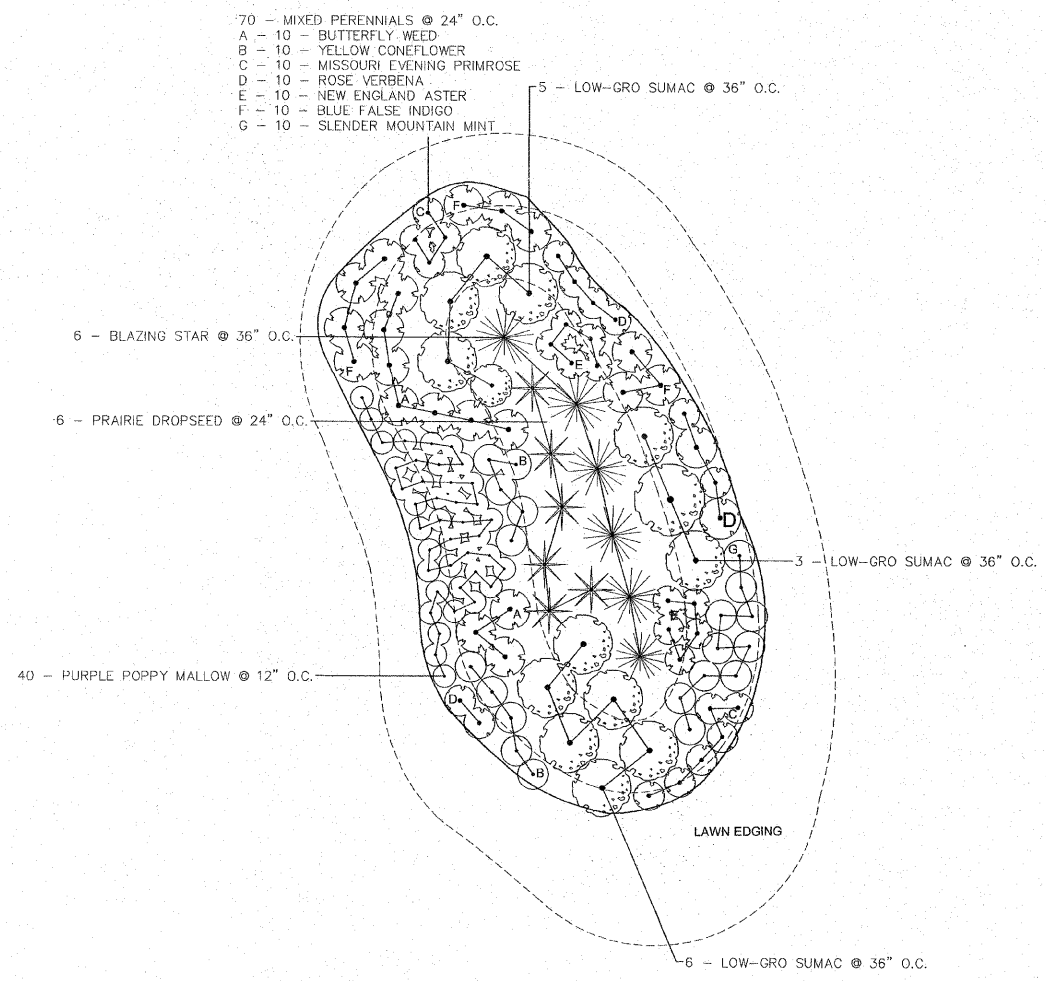

IMPROVEMENT PLANS FOR HOFFMAN GARDENS
VILLAGE OF GODFREY, ILLINOIS
PLANTING DETAILS "B"

DWG. NO.	HOFFMAN PLANTING DETAILS.DWG
REF. BK.	PG.
JOB NO.	437560
DSN. BY:	SJW/DDT
DWN. BY:	BCS
CHK. BY:	SJW
DATE:	JANUARY, 2012

SCALE: N.T.S.
 SHEET L4 OF 9

1
L4 **DETAIL PLAN - LANDSCAPED BERM "D"**
 NTS

2
L4 **DETAIL PLAN - LANDSCAPED BERM "E"**
 NTS

3
L4 **DETAIL PLAN - LANDSCAPED BERM "F"**
 NTS

S:\user_projects\GODFREY_PDR (437560)\HOFFMAN GARDENS\dwg\HOFFMAN PLANTING DETAILS.dwg, 10/20/12 2:17:30 PM, bspeters, 1:1