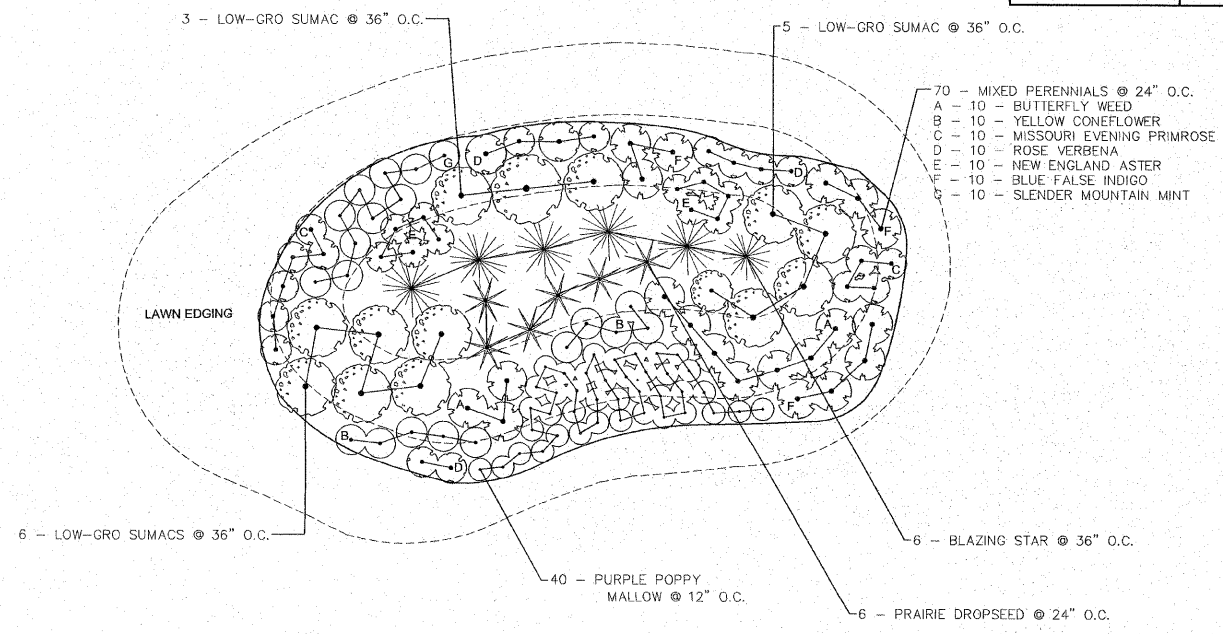

SECTION	COUNTY	TOTAL SHEETS	SHEET NO.
08-00021-00-PK	MADISON	9	9
CONTRACT NO. 97473			

REVISIONS

PDS
PLANNING DESIGN STUDIO
 727 North First Street, Suite 860
 Saint Louis, Missouri, 63102
 Phone (314) 241-8600

IMPROVEMENT PLANS FOR HOFFMAN GARDENS
VILLAGE OF GODFREY, ILLINOIS
PLANTING DETAILS "B"

DWG. NO.	HOFFMAN PLANTING DETAILS.DWG
REF. BK.	PG.
JOB NO.	437560
DSN. BY:	SJW/DDT
DWN. BY:	BCS
CHK. BY:	SJW
DATE:	JANUARY, 2012

SCALE: N.T.S.
 SHEET L4 OF 9

1
L4 **DETAIL PLAN - LANDSCAPED BERM "D"**
 NTS

2
L4 **DETAIL PLAN - LANDSCAPED BERM "E"**
 NTS

3
L4 **DETAIL PLAN - LANDSCAPED BERM "F"**
 NTS

S:\user_projects\GODFREY_PDR (437560)\HOFFMAN GARDENS\dwg\HOFFMAN PLANTING DETAILS.dwg, 10/20/12 2:17:30 PM, bspeters, 1:1