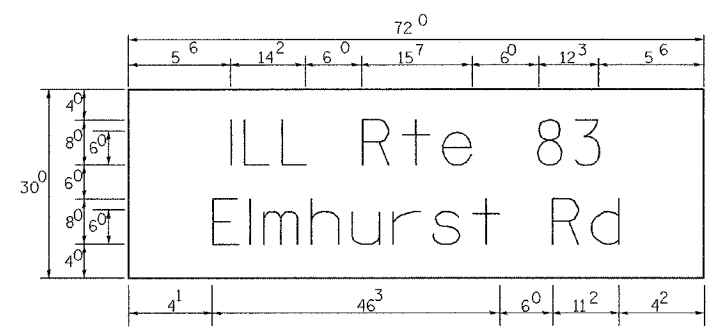

NOTE: SIGN DIMENSIONS ARE IN ENGLISH UNITS

PANEL SIGN DESIGN TYPE 2

X Sq. M. each
 15 Sq. Ft. each
 2 Required
 Design Series D

SUPPORTING CHANNELS

A	B	C
18"	2"	14"

SINGLE ARM

SUPPORTING CHANNELS

A	B	C
18"	2"	12"
30"	2"	22"

DUAL ARM

SIGNFIX ALUMINUM CHANNEL FRAMING SYSTEM
 Shall be used. See Note #5.

Upper Case To Lower Case
 Spacing Chart 8-6 Inch Series "C & D"

EXAMPLE, 2³ DENOTES 3/8

SERIES	SECOND LETTER															
	a c d e		b h i k l		f w		j		s t		v y		x		z	
	C	D	C	D	C	D	C	D	C	D	C	D	C	D	C	D
A W X	1 ²	1 ⁴	1 ⁴	1 ⁵	1 ²	1 ⁴	0 ⁶	1 ⁰	1 ¹	1 ⁴	0 ⁶	1 ⁰	1 ¹	1 ²	1 ²	1 ⁴
B	1 ⁴	1 ⁵	2 ⁰	2 ¹	1 ⁴	1 ⁵	1 ¹	1 ²	1 ⁴	1 ⁵	1 ²	1 ⁴	1 ²	1 ⁴	1 ⁶	1 ⁷
C E G	1 ⁴	1 ⁵	2 ⁰	2 ¹	1 ²	1 ⁴	0 ⁶	1 ⁰	1 ²	1 ⁴	1 ²	1 ⁴	1 ⁴	1 ⁵	1 ⁴	1 ⁵
D O Q R	1 ⁴	1 ⁵	2 ⁰	2 ¹	1 ⁴	1 ⁵	0 ⁶	1 ⁰	1 ²	1 ⁴	1 ²	1 ⁴	1 ⁴	1 ⁵	1 ⁴	1 ⁵
F	0 ⁵	0 ⁶	1 ⁴	1 ⁵	0 ⁶	1 ⁰	0 ⁵	0 ⁶	0 ⁶	1 ⁰	0 ⁶	1 ⁰	0 ⁶	1 ⁰	1 ¹	1 ²
H I M N	2 ⁰	2 ¹	2 ²	2 ⁴	2 ⁰	2 ¹	1 ⁴	1 ⁵	1 ⁶	1 ⁷	1 ⁶	1 ⁷	2 ⁰	2 ¹	2 ⁰	2 ¹
J U	2 ⁰	2 ¹	2 ⁰	2 ¹	1 ⁶	1 ⁷	1 ⁴	1 ⁵	1 ⁶	1 ⁷	1 ⁶	1 ⁷	1 ⁶	1 ⁷	2 ⁰	2 ¹
K L	1 ¹	1 ²	1 ⁶	1 ⁷	1 ¹	1 ²	0 ⁵	0 ⁶	1 ¹	1 ²	1 ¹	1 ²	1 ¹	1 ²	1 ²	1 ⁴
P	1 ²	1 ⁴	1 ⁴	1 ⁵	1 ²	1 ⁴	0 ⁵	0 ⁶	1 ¹	1 ²	1 ¹	1 ²	1 ²	1 ⁴	1 ²	1 ⁴
S	1 ²	1 ⁴	1 ⁶	1 ⁷	1 ²	1 ⁴	0 ⁶	1 ⁰	1 ²	1 ⁴	1 ²	1 ⁴	1 ²	1 ⁴	1 ²	1 ⁴
T	1 ¹	1 ²	1 ⁶	1 ⁷	0 ⁶	1 ⁰	0 ⁶	1 ⁰	1 ¹	1 ²	1 ¹	1 ²	1 ¹	1 ²	1 ²	1 ⁴
V	0 ⁶	1 ⁰	1 ⁴	1 ⁵	1 ¹	1 ²	0 ⁶	1 ⁰	1 ²	1 ⁴	1 ²	1 ⁴	1 ²	1 ⁴	1 ²	1 ⁴
Y	0 ⁵	0 ⁶	1 ⁴	1 ⁵	0 ⁶	1 ⁰	0 ⁵	0 ⁶	0 ⁵	0 ⁷	0 ⁵	0 ⁶	0 ⁶	1 ⁰	1 ¹	1 ²
Z	1 ⁶	1 ⁷	2 ²	2 ⁴	1 ⁶	1 ⁷	1 ²	1 ⁴	1 ⁶	1 ⁷	1 ⁶	1 ⁷	1 ⁶	1 ⁷	2 ⁰	2 ¹