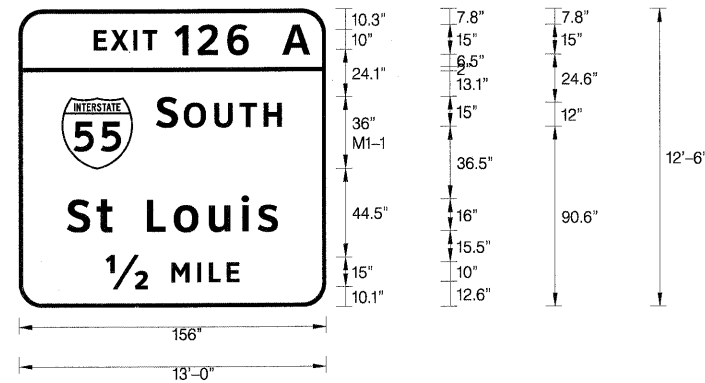

SIGN NUMBER	name
WIDTH x HGHT.	6'-0" x 2'-0"
BORDER WIDTH	1"
CORNER RADIUS	3"
MOUNTING	Ground
BACKGROUND	TYPE: Reflective COLOR: Green
LEGEND,BORDER	TYPE: Reflective COLOR: White,White

NOTE: Letter locations are panel edge to lower left corner

LETTER POSITIONS (X) IN INCHES										LENGTH	SERIES,SIZE
R	i	v	e	r		R	d				Clearview+twy-5-W
8.4	16.9	20.6	28.5	37.1	40.7	49.5	57.8			55.2	8,6.5

SIGN NO. EB-MP-19 STA. 233+86

SIGN NUMBER	name
WIDTH x HGHT.	13'-0" x 12'-6"
BORDER WIDTH	2"
CORNER RADIUS	12"
MOUNTING	Overhead
BACKGROUND	TYPE: Reflective COLOR: Green
LEGEND,BORDER	TYPE: Reflective COLOR: White,White

SYMBOL	ROT	X	Y	WID	HT
M1-1	0	21.9	69.5	36	36

NOTE: Letter locations are string start to lower left corner

LETTER POSITIONS (X) IN INCHES										LENGTH	SERIES,SIZE
E	X	I	T	1	2	6	A				Clearview+twy-5-W
38.3	46.8	58.2	63.1	79.3	90.9	105.9	134			109.8	10,15
S	O	U	T	H							Clearview+twy-5-W
69.9	83.9	99.3	112.2	124.4						63.7	15,12
S	t		L	o	u	i	s				Clearview+twy-5-W
24.6	39.6	47.4	65.1	78.8	96.5	113.1	121.3			106.9	16,13
1/2	M	I	L	E							Clearview+twy-5-W
44.1	77.5	90.6	96.5	105.5						67.8	15,10

SIGN NO. EB-TR-20 STA. 241+51

SIGN NUMBER	name
WIDTH x HGHT.	6'-0" x 3'-0"
BORDER WIDTH	1.25"
CORNER RADIUS	5"
MOUNTING	Ground
BACKGROUND	TYPE: Reflective COLOR: Green
LEGEND,BORDER	TYPE: Reflective COLOR: White,White