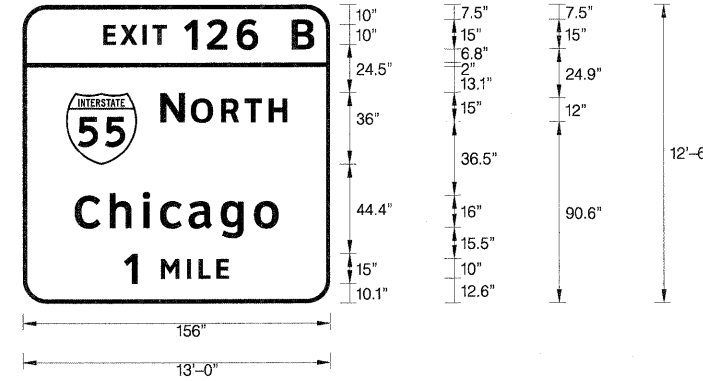

SIGN NUMBER	name
WIDTH x HGHT.	13'-0" x 12'-6"
BORDER WIDTH	2"
CORNER RADIUS	12"
MOUNTING	Overhead
BACKGROUND	TYPE: Reflective COLOR: Green
LEGEND,BORDER	TYPE: Reflective COLOR: White,White

SYMBOL	ROT	X	Y	WID	HT
M1-1	0	21.9	69.5	36	36

NOTE: Letter locations are string start to lower left corner

LETTER POSITIONS (X) IN INCHES										LENGTH	SERIES,SIZE
E	X	I	T	1	2	6	B				Clearview+twy-5-W
40.9	49.5	60.9	65.8	82	93.5	108.6	136.7			107.1	10,15
N	O	R	T	H							Clearview+twy-5-W
69.9	85.4	100.8	112.7	125						64.2	15,12
C	h	i	c	a	g	o					Clearview+twy-5-W
26.3	44.1	60.9	69.7	84.1	100.4	117.5				103.5	16,13
1	M	I	L	E							Clearview+twy-5-W
51.4	70.2	83.3	89.2	98.3						53.2	15,10

SIGN NO. EB-TR-20 STA. 241+51