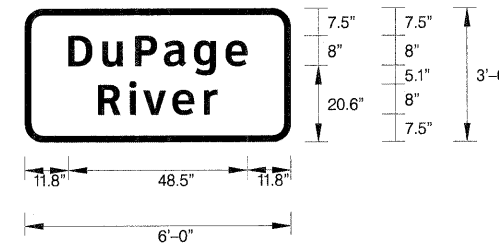

SYMBOL	ROT	X	Y	WID	HT
M1-1	0	21.9	69.5	36	36

NOTE: Letter locations are string start to lower left corner

LETTER POSITIONS (X) IN INCHES										LENGTH	SERIES,SIZE
E	X	I	T	1	2	6	A				Clearview+twy-5-W
38.3	46.8	58.2	63.1	79.3	90.9	105.9	134			109.8	10,15
S	O	U	T	H							Clearview+twy-5-W
69.9	83.9	99.3	112.2	124.4						63.7	15,12
S	t		L	o	u	i	s				Clearview+twy-5-W
24.6	39.6	47.4	65.1	78.8	96.5	113.1	121.3			106.9	16,13
1/2	M	I	L	E							Clearview+twy-5-W
44.1	77.5	90.6	96.5	105.5						67.8	15,10

SIGN NO. EB-TR-21 STA. 241+51

SIGN NUMBER	name
WIDTH x HGHT.	13'-0" x 12'-6"
BORDER WIDTH	2"
CORNER RADIUS	12"
MOUNTING	Overhead
BACKGROUND	TYPE: Reflective COLOR: Green
LEGEND,BORDER	TYPE: Reflective COLOR: White,White

SYMBOL	ROT	X	Y	WID	HT
M1-1	0	21.9	69.5	36	36

NOTE: Letter locations are string start to lower left corner

LETTER POSITIONS (X) IN INCHES										LENGTH	SERIES,SIZE
E	X	I	T	1	2	6	B				Clearview+twy-5-W
40.9	49.5	60.9	65.8	82	93.5	108.6	136.7			107.1	10,15
N	O	R	T	H							Clearview+twy-5-W
69.9	85.4	100.8	112.7	125						64.2	15,12
C	h	i	c	a	g	o					Clearview+twy-5-W
26.3	44.1	60.9	69.7	84.1	100.4	117.5				103.5	16,13
1	M	I	L	E							Clearview+twy-5-W
51.4	70.2	83.3	89.2	98.3						53.2	15,10

SIGN NO. EB-TR-20 STA. 241+51

SIGN NUMBER	name
WIDTH x HGHT.	6'-0" x 3'-0"
BORDER WIDTH	1.25"
CORNER RADIUS	5"
MOUNTING	Ground
BACKGROUND	TYPE: Reflective COLOR: Green
LEGEND,BORDER	TYPE: Reflective COLOR: White,White