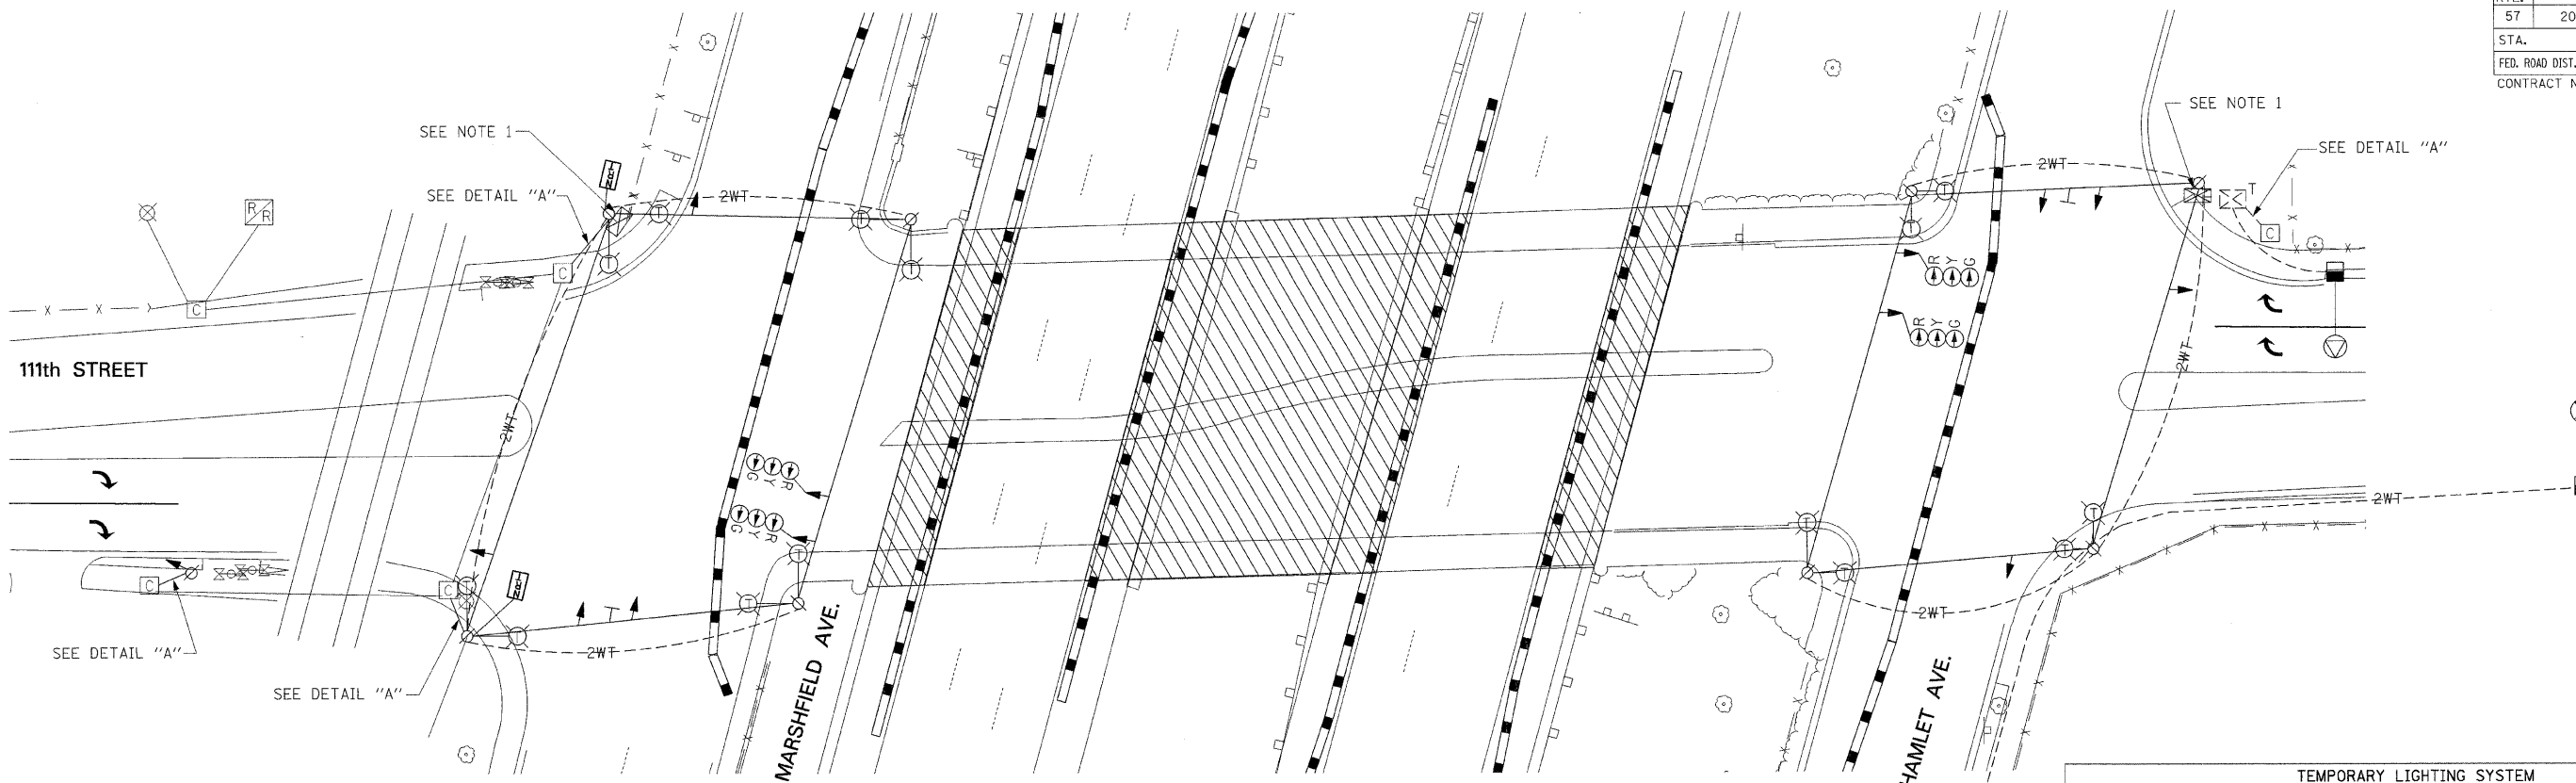

F.A.I. RTE.	SECTION	COUNTY	TOTAL SHEETS	SHEET NO.
57	2021.1B-R	COOK	101	036
STA.		TO STA.		
FED. ROAD DIST. NO. 1		ILLINOIS	FED. AID PROJECT	
CONTRACT NO. 62532				

TEMPORARY LIGHTING SYSTEMBILL OF MATERIALS

DESCRIPTION	UNITS	QUANTITY
ELECTRIC CABLE, AERIAL 2/C #6	FOOT	600
TEMPORARY 400W HPS LUMINAIRE, 240V	EACH	16
TEMPORARY MAST ARM, 12'	EACH	16

1. **NOTES:**
1. THE CONTRACTOR SHALL CONNECT TEMPORARY TRAFFIC SIGNALS TO THE TEMPORARY TRAFFIC SIGNAL CONTROLLER AS SHOWN ON THE DETAIL, "TEMPORARY TRAFFIC SIGNAL CONNECTION". THE CONTRACTOR SHALL REUSE THE ELECTRICAL SERVICE FOR THE TEMPORARY TRAFFIC SIGNAL CONTROLLER. EXTRA PRECAUTION MUST BE TAKEN WHEN PLACING STRAPS, MOUNTING CONDUIT AND RUNNING CABLE. THE CONTRACTOR SHALL PROVIDE ALL NECESSARY EQUIPMENT, TOOLS, AND DEVICES REQUIRED FOR PROPER SERVICE CONNECTIONS. ALL TEMPORARY SERVICE AND CONNECTIONS SHALL BE INCLUDED IN THE CONTRACT UNIT PRICE PER EACH FOR "TEMPORARY TRAFFIC SIGNAL INSTALLATION."
  2. CONTRACTOR TO CLEAN-UP AND RESTORE AREA TO THE SATISFACTION OF THE RESIDENT ENGINEER. ALL WORK SHALL BE DONE IN A WORKMANSHIP MANNER. POLES SHALL BE STRAIGHT AND PLUMB. WIRES SHALL BE TRAINED AND TIED. THIS WORK SHALL BE INCLUDED IN THE CONTRACT UNIT PRICE FOR "TEMPORARY TRAFFIC SIGNAL INSTALLATION."
  3. FOR TEMPORARY LIGHTING NOTES, SEE SHEET E-1.

TEMPORARY TRAFFIC SIGNAL INSTALLATIONBILL OF MATERIALS

DESCRIPTION	UNITS	QUANTITY
WOOD POLES, CLASS 5, 45 FT. WITH GUY WIRE AND ANCHORS	EACH	8
ELECTRIC CABLE, AERIAL SUSPENDED SIGNAL NO. 12, 19C	FOOT	100
ELECTRIC CABLE, AERIAL SUSPENDED POWER NO. 4, 2C	FOOT	500
SIGNAL HEAD, 1 FACE, 3 SECTION, 12" LENSES	EACH	12
FIBER OPTIC SIGN	EACH	2
NO LEFT TURN, R3-2	EACH	2

* ALL WORK SHALL BE PAID FOR UNDER THE CONTRACT UNIT PRICE PER EACH FOR "TEMPORARY TRAFFIC SIGNAL INSTALLATION"

TEMPORARY TRAFFIC SIGNAL & LIGHTING LEGEND

- ← PROPOSED TRAFFIC SIGNAL HEAD WITH SPAN WIRE, LOCATION VARIES
- ⊗ EXISTING ComEd SERVICE
- ∅ WOOD POLE (CLASS 5 OR BETTER), 50 FT. MINIMUM
- ⊞ EXISTING LIGHTING CONTROLLER
- EXISTING LIGHT POLE TO REMAIN
- TEMPORARY MAST ARM AND LUMINAIRE
- 2WT TEMPORARY LIGHTING AERIAL CABLE
- TEMPORARY SPAN WIRE, TETHER WIRE AND CABLE
- [FR] FIBER OPTIC SIGN, "NO RIGHT TURN"
- ⊥ "NO LEFT TURN" (R3-2)
- ▨ WORK AREA
- ⊞ TEMPORARY TRAFFIC SIGNAL CONTROLLER