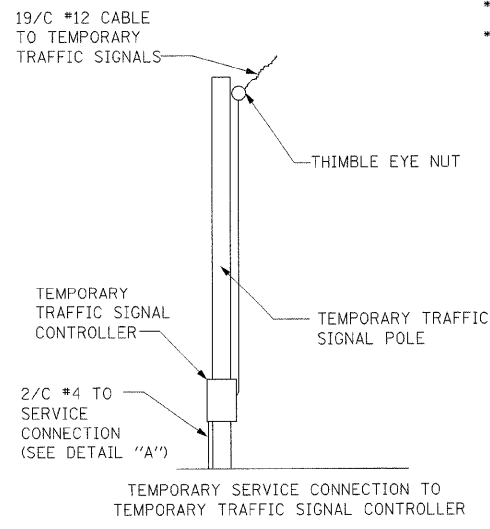

REVISIONS

NAME	DATE

ILLINOIS DEPARTMENT OF TRANSPORTATION
111TH STREET OVER
F.A.I ROUTE 57 (INTERSTATE 57)
TEMPORARY TRAFFIC SIGNAL PLAN
111TH STREET

SCALE: 1" = 20'
DATE: 01/16/09
DRAWN BY: ACL
CHECKED BY: RMW

TENG
TENG & ASSOCIATES, INC.
ENGINEERS/ARCHITECTS/PLANNERS
205 N. MICHIGAN AVE., CHICAGO, IL 60601
TELEPHONE: 312/616-0000

TS-4