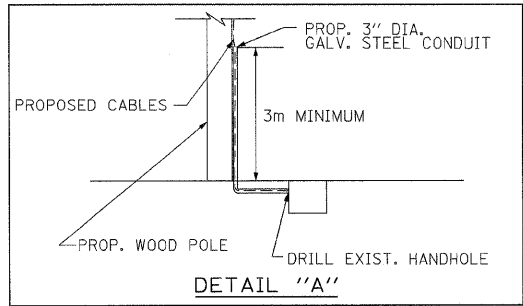

REVISIONS

NAME	DATE

ILLINOIS DEPARTMENT OF TRANSPORTATION
111TH STREET OVER
F.A.I ROUTE 57 (INTERSTATE 57)
TEMPORARY TRAFFIC SIGNAL PLAN
111TH STREET

SCALE: 1" = 20'
DATE: 01/16/09
DRAWN BY: ACL
CHECKED BY: RMW

TENG
TENG & ASSOCIATES, INC.
ENGINEERS/ARCHITECTS/PLANNERS
205 N. MICHIGAN AVE., CHICAGO, IL 60601
TELEPHONE: 312/616-0000

TS-4