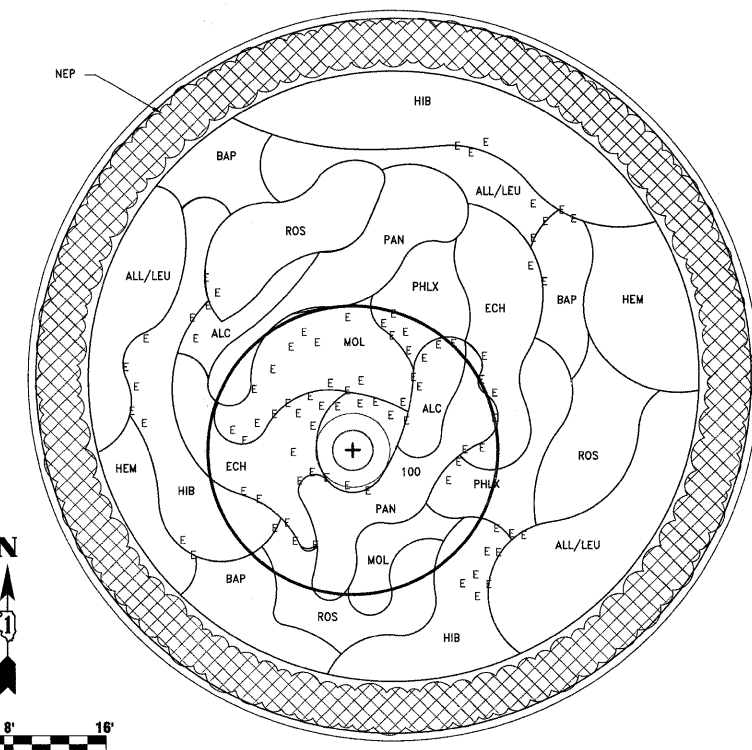

PROPOSED PLANTING PLAN: OVERALL SITE

NOTE:
1. REFER TO DRAWINGS BY ENGINEER
FOR PROPOSED SITE PLAN, GRADING,
AND UTILITIES.

PROPOSED PLAN: TURNAROUND PLANTING BED

DRAWING KEY	ITEM	BOTANIC NAME	COMMON NAME	SPACING	PLANT NOTES	UNIT	QTY
TREES							
GYPT	TREE, GYMNOCLADUS DIOICUS 'PRAIRIE TITAN' (PRAIRIE TITAN KENTUCKY COFFEETREE), 5" CALIPER, BALLED AND BURLAPPED	GYMNOCLADUS DIOICA 'PRAIRIE TITAN'	KENTUCKY COFFEETREE	SEE PLAN		EACH	9
QUXS	TREE, QUERCUS X SCHUETTII (SCHUETTIES OAK), 7" CALIPER, BALLED AND BURLAPPED	QUERCUS X SCHUETTII	SCHUETTIES OAK	SEE PLAN		EACH	1
SHRUBS							
CODC	SHRUB, CORNUS MAS 'DRIPPING CHERRIES' (DRIPPING CHERRIES CORNELIAN CHERRY DOGWOOD), 5 GALLON CONTAINER	CORNUS MAS 'DRIPPING CHERRIES'	CORNELIAN DRIPPING CHERRY DOGWOOD	18" OC	DECIDUOUS HEDGE - MAINTAIN AT 36"	EACH	254
DICS	SHRUB, DIERVILLA 'COOL SPLASH' (COOL SPLASH DIERVILLA), 24" PLANT, 2 GALLON CONTAINER	DIERVILLA 'COOL SPLASH'	DIERVILLA	SEE PLAN	RECOMMEND INTERPLANTING OF BULBS FOR APRIL AND MAY INTEREST, PLANT LEAFS OUT LATE MAY	EACH	148

NOTE: REFER TO SPECIAL PROVISIONS FOR UNITS OF MEASURE

PLANTING SCHEDULE: TURNAROUND PLANTING BED

FILE NAME = #FILEL#	USER NAME = #USER#	DESIGNED - AJP	REVISED - ---	STATE OF ILLINOIS DEPARTMENT OF TRANSPORTATION	CHICAGO BOTANIC GARDEN - CLC ENTRYWAY NORTH END LANDSCAPE PLAN	F.A. RTE. NA	SECTION 08-00061-00-RS	COUNTY COOK	TOTAL SHEETS 28	SHEET NO. 14	
		DRAWN - AJP	REVISED - ---			SCALE:	SHEET NO. 1 OF 1 SHEETS	STA. N/A	TO STA. N/A	FED. ROAD DIST. NO. - ILLINOIS	FED. AID PROJECT
		CHECKED - ---	REVISED - ---								
		DATE - 2/16/2010	REVISED - ---								