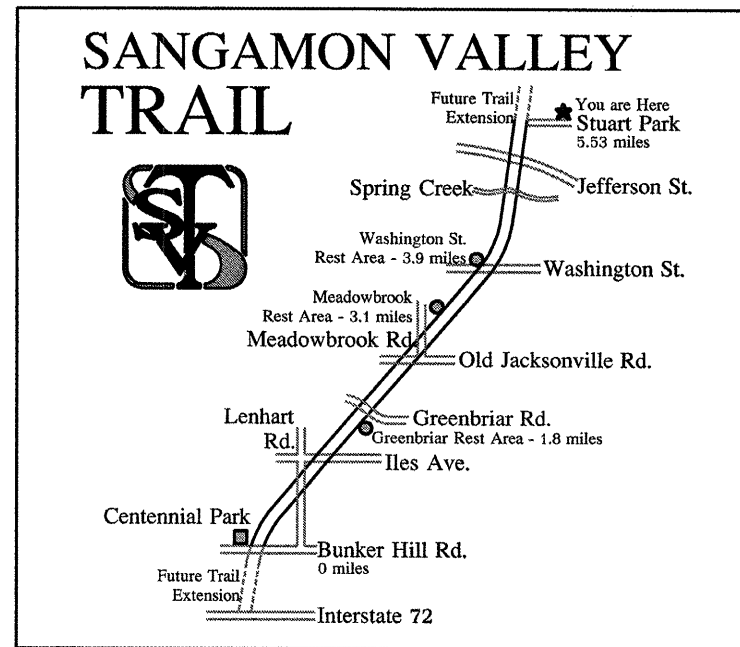

L8  
1 CENTENNIAL PARK TRAIL HEAD SIGN NOT TO SCALE

L8  
2 STUART PARK TRAIL HEAD SIGN NOT TO SCALE

L8  
3 GREENBRIAR REST AREA SIGN NOT TO SCALE

L8  
4 MEADOWBROOK REST AREA SIGN NOT TO SCALE

L8  
5 WASHINGTON ST. REST AREA SIGN NOT TO SCALE

LOGO COLORS SHALL BE ACCORDING TO DETAIL L7-3, OTHER COLORS TO BE USED ON TRAIL SIGNS TO BE SELECTED.