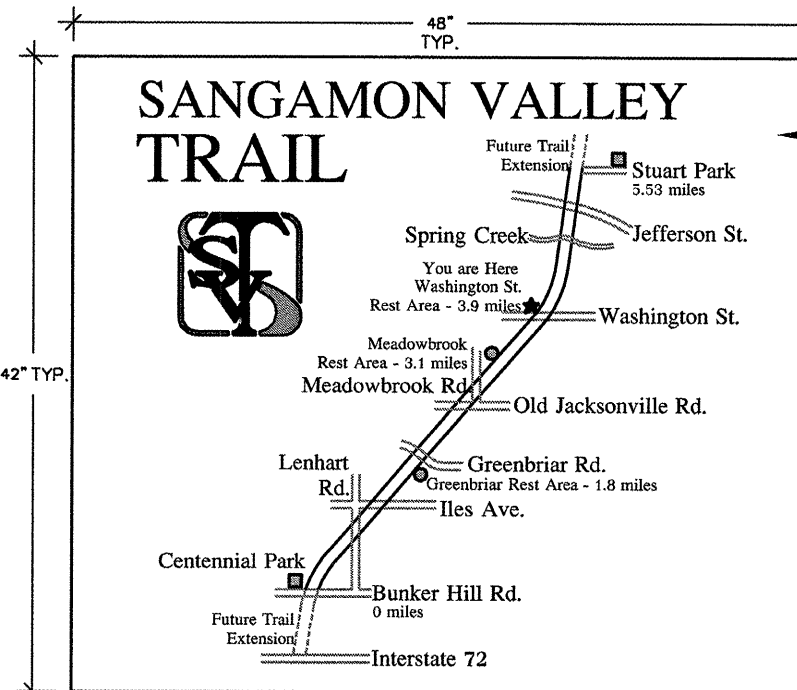

L8  
1 CENTENNIAL PARK TRAIL HEAD SIGN NOT TO SCALE

L8  
2 STUART PARK TRAIL HEAD SIGN NOT TO SCALE

L8  
3 GREENBRIAR REST AREA SIGN NOT TO SCALE

L8  
4 MEADOWBROOK REST AREA SIGN NOT TO SCALE

L8  
5 WASHINGTON ST. REST AREA SIGN NOT TO SCALE

LOGO COLORS SHALL BE ACCORDING TO DETAIL L7-3, OTHER COLORS TO BE USED ON TRAIL SIGNS TO BE SELECTED.