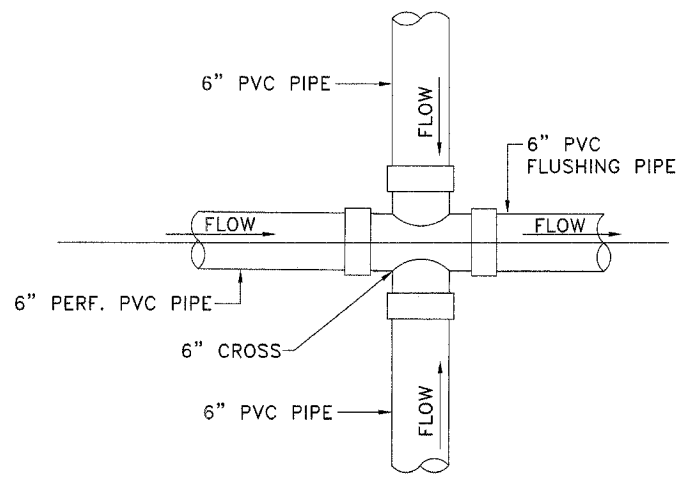

OUTLET PIPE DETAIL

**6" PVC CROSS
NOT TO SCALE**

PIPE FILL DETAIL

**B
20 PIPING LAYOUT FOR ANEROBIC BIOREACTOR CELL
NOT TO SCALE**