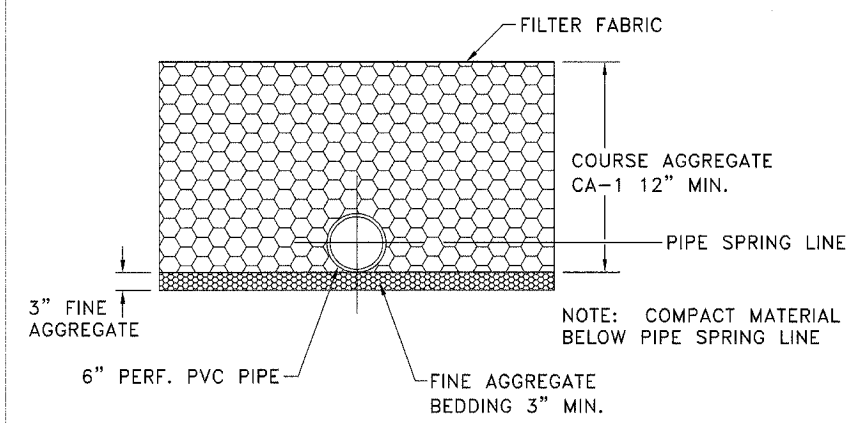

OUTLET PIPE DETAIL

**6" PVC CROSS
NOT TO SCALE**

PIPE FILL DETAIL

**B
20 PIPING LAYOUT FOR ANEROBIC BIOREACTOR CELL
NOT TO SCALE**