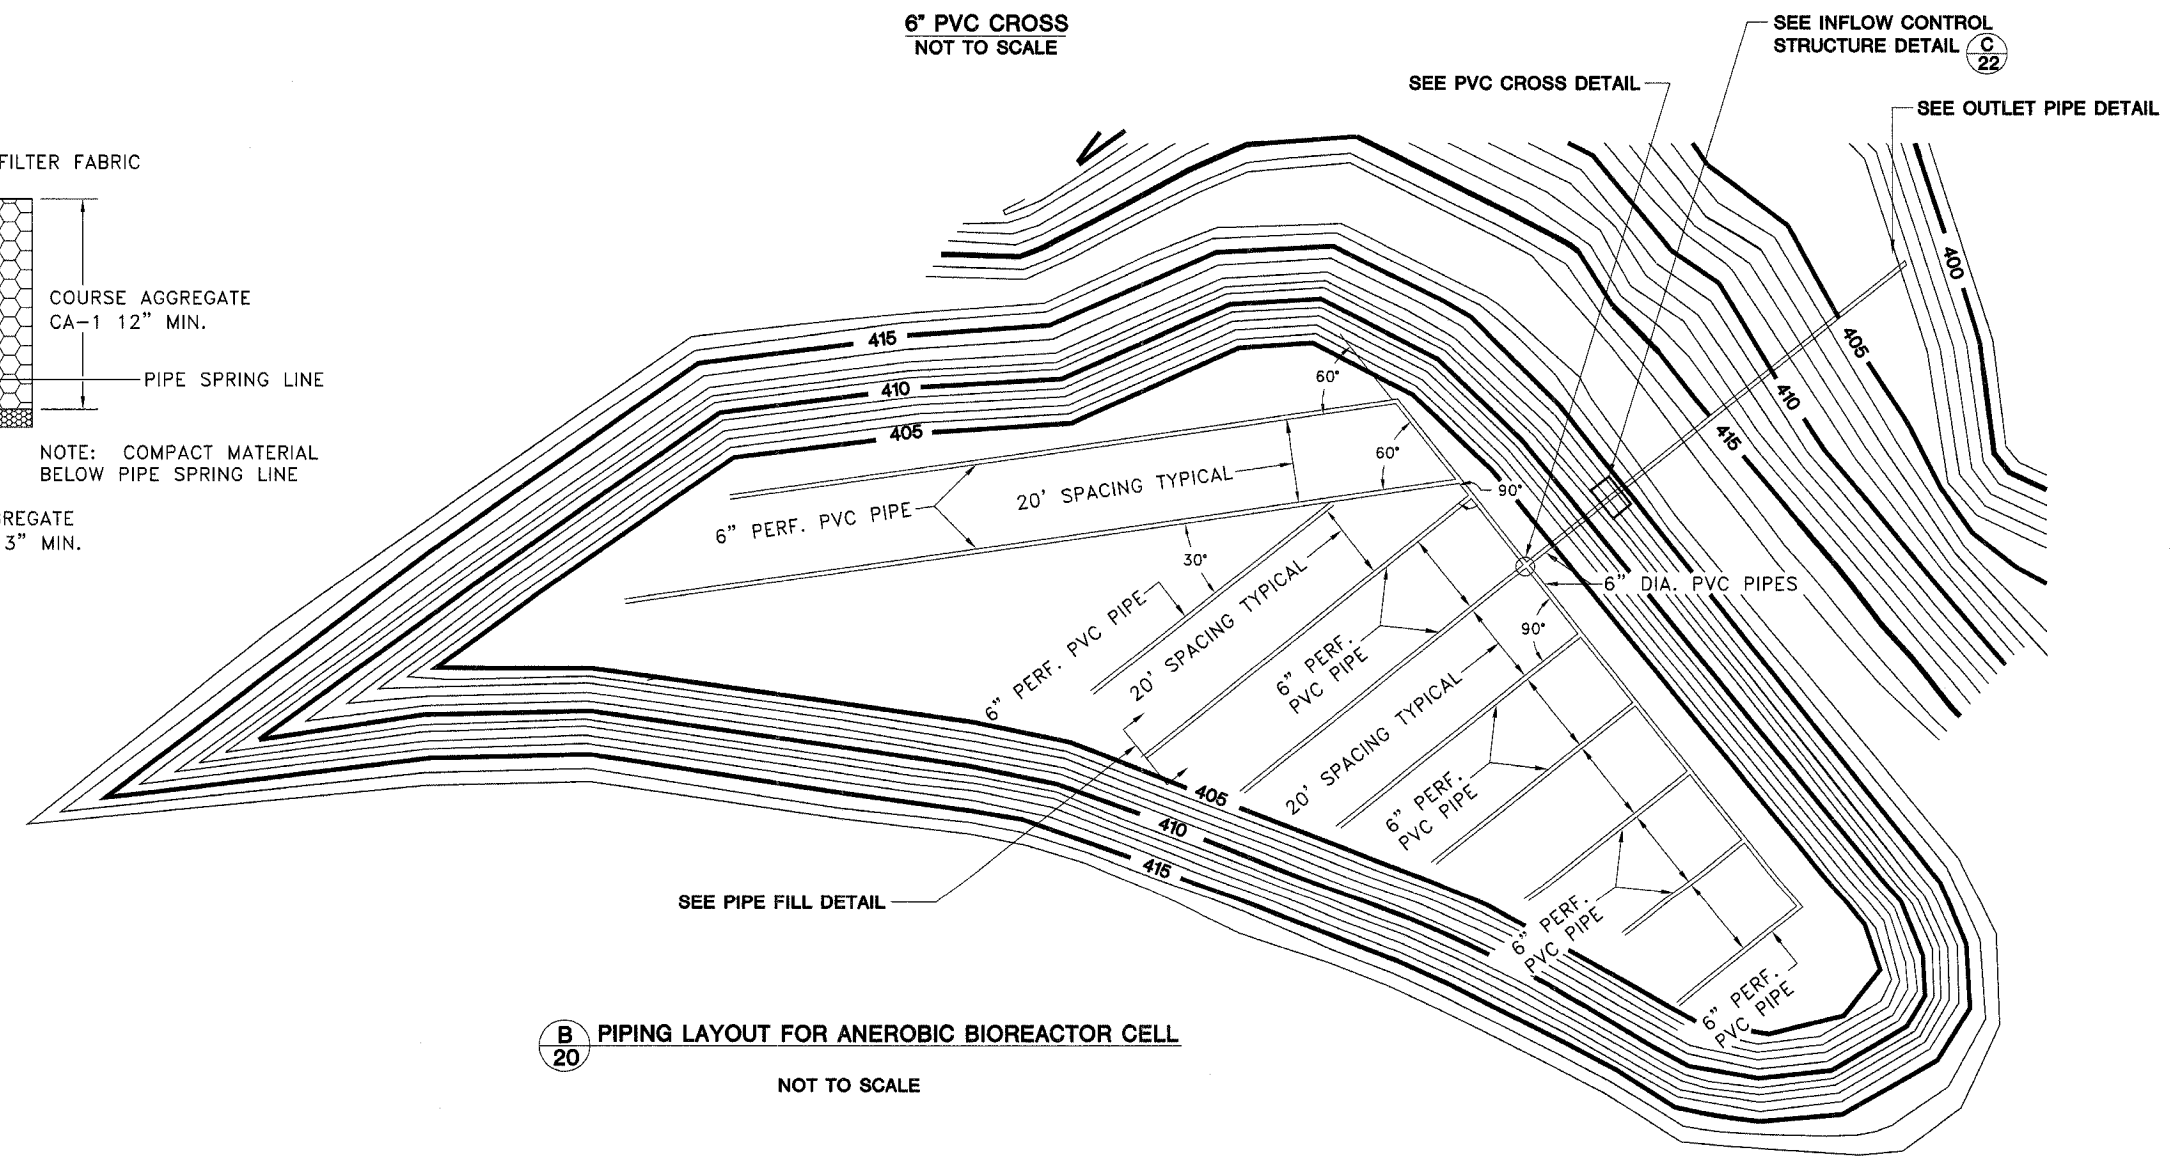

OUTLET PIPE DETAIL

**6" PVC CROSS
NOT TO SCALE**

PIPE FILL DETAIL

**B
20 PIPING LAYOUT FOR ANEROBIC BIOREACTOR CELL
NOT TO SCALE**