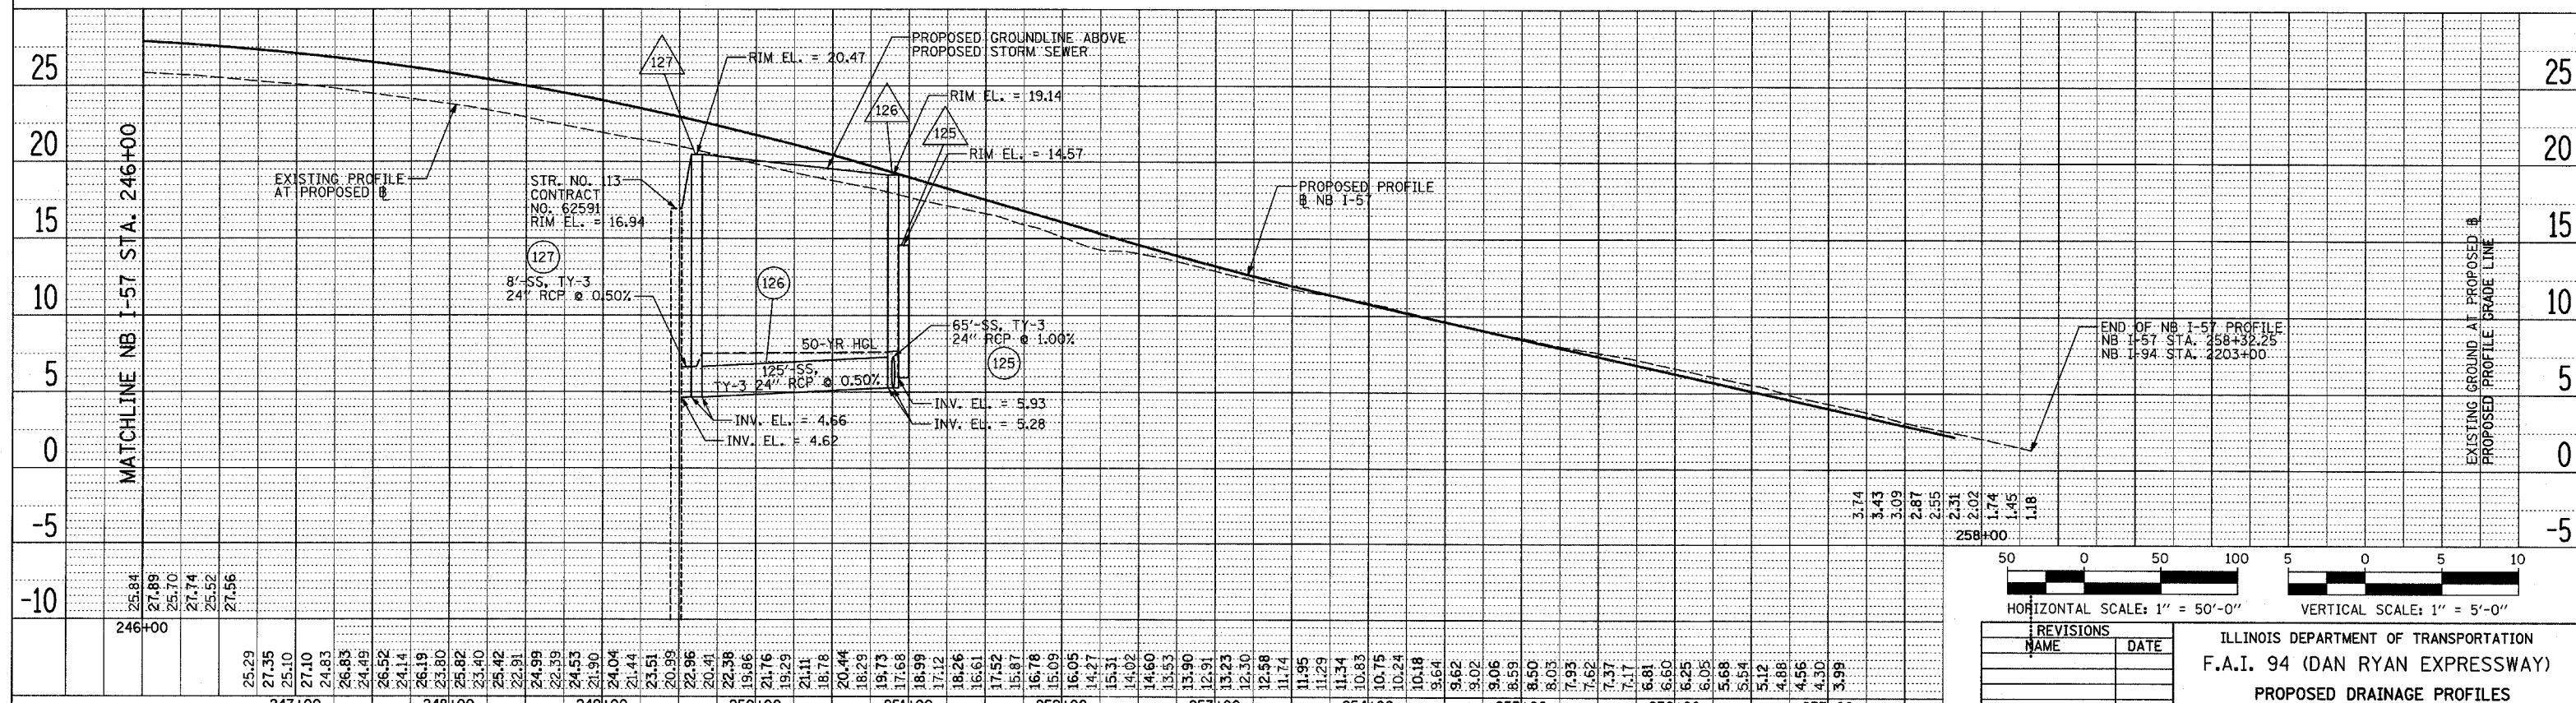

DATE: _____
BY: _____
SURVEYED: _____
ALIGNED: _____
CHECKED: _____
PLAN: _____
NOTE BOOK: _____
PART OF WAY CHECKED: _____
NO. _____
ROAD FILE NAME: _____

DATE: _____
BY: _____
SURVEYED: _____
ALIGNED: _____
CHECKED: _____
PLAN: _____
NOTE BOOK: _____
PART OF WAY CHECKED: _____
NO. _____
ROAD FILE NAME: _____

REVISIONS	
NAME	DATE

ILLINOIS DEPARTMENT OF TRANSPORTATION
F.A.I. 94 (DAN RYAN EXPRESSWAY)
PROPOSED DRAINAGE PROFILES
NB I-57
NB I-57 STA. 232+00 TO 258+32.25
SHEET 2 OF 8

SCALE: 1"=50' HORIZ.
1"=5' VERT.
DATE: MARCH 7TH, 2006

DRAWN BY: NSB/BK
CHECKED BY: DA