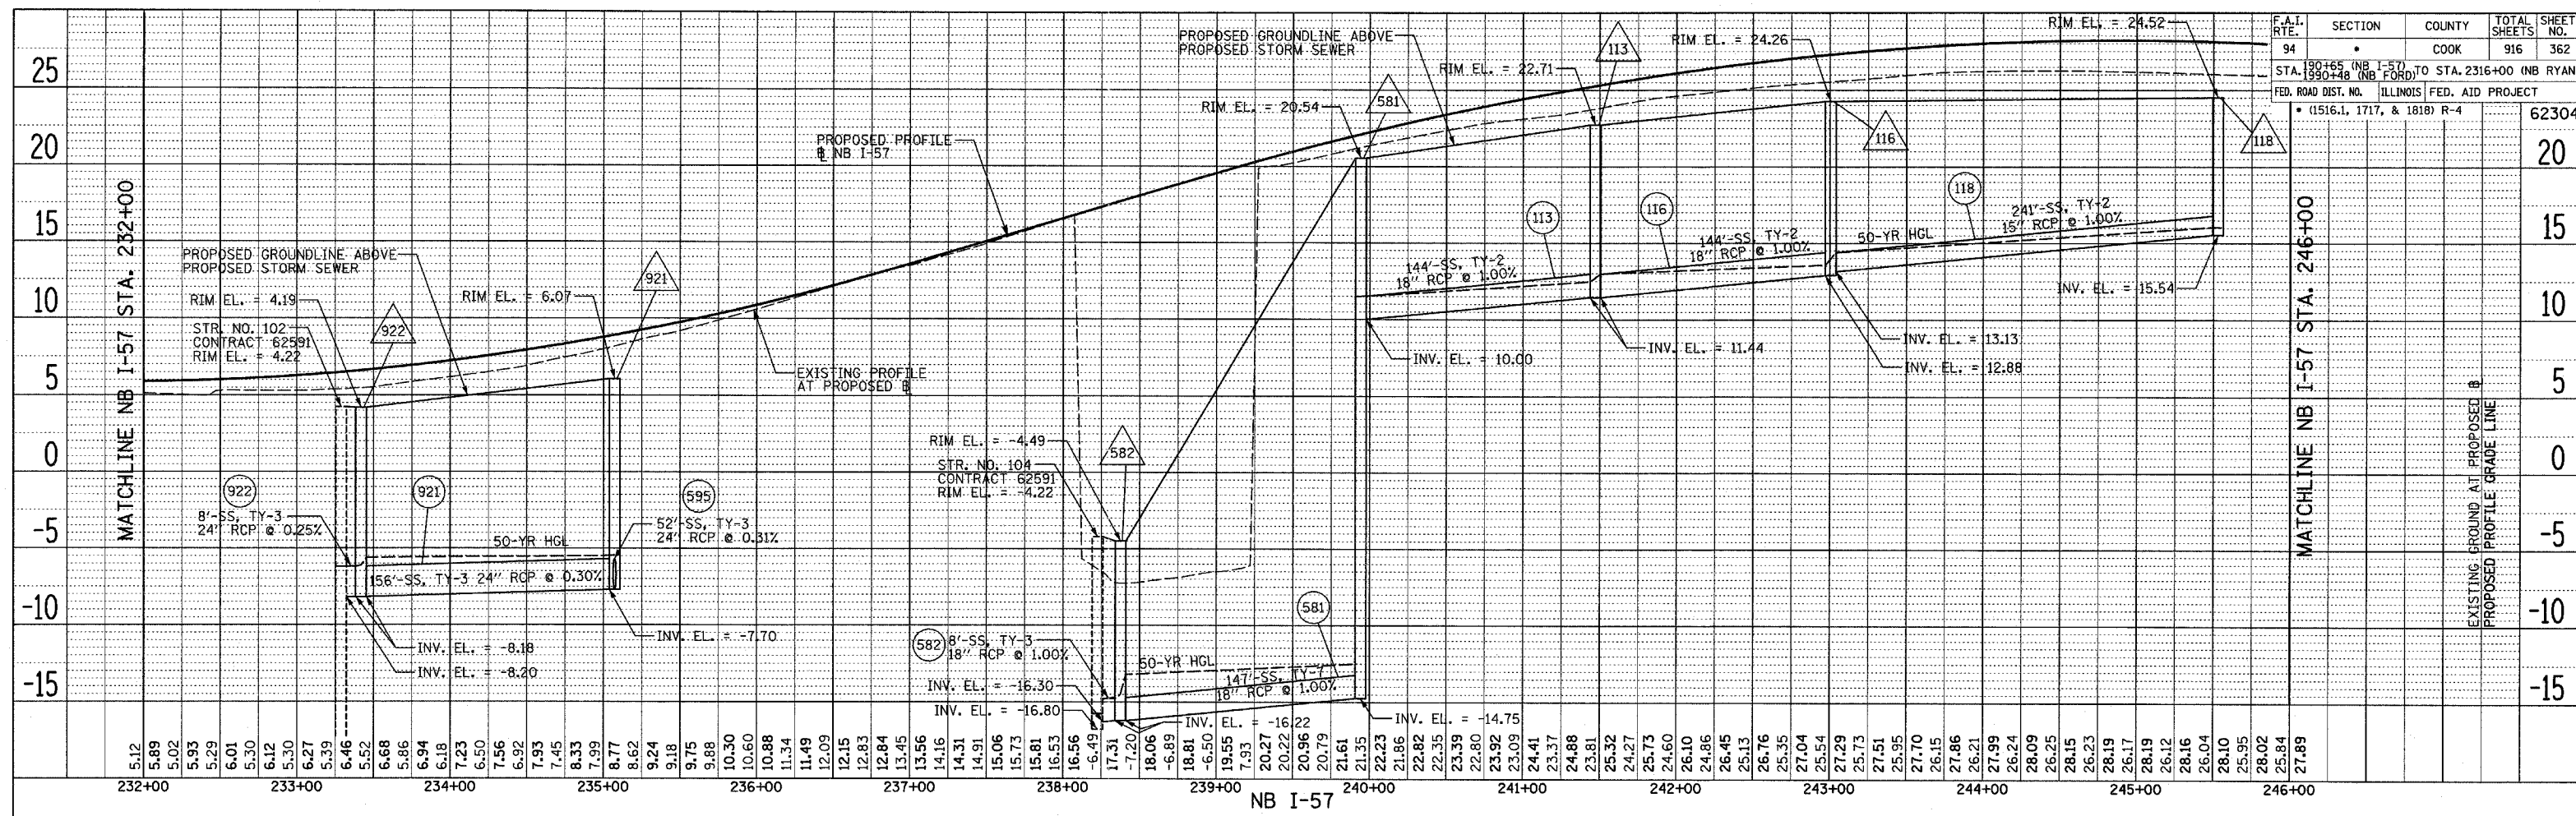

DATE: _____
BY: _____
SURVEYED: _____
ALIGNED: _____
CHECKED: _____
PLAN: _____
NOTE BOOK: _____
PART OF WAY CHECKED: _____
NO. _____
ROAD FILE NAME: _____

DATE: _____
BY: _____
SURVEYED: _____
ALIGNED: _____
CHECKED: _____
PLAN: _____
NOTE BOOK: _____
PART OF WAY CHECKED: _____
NO. _____
ROAD FILE NAME: _____

REVISIONS	
NAME	DATE

ILLINOIS DEPARTMENT OF TRANSPORTATION
F.A.I. 94 (DAN RYAN EXPRESSWAY)
PROPOSED DRAINAGE PROFILES
NB I-57
NB I-57 STA. 232+00 TO 258+32.25
SHEET 2 OF 8

SCALE: 1"=50' HORIZ.
1"=5' VERT.
DATE: MARCH 7TH, 2006

DRAWN BY: NSB/BK
CHECKED BY: DA