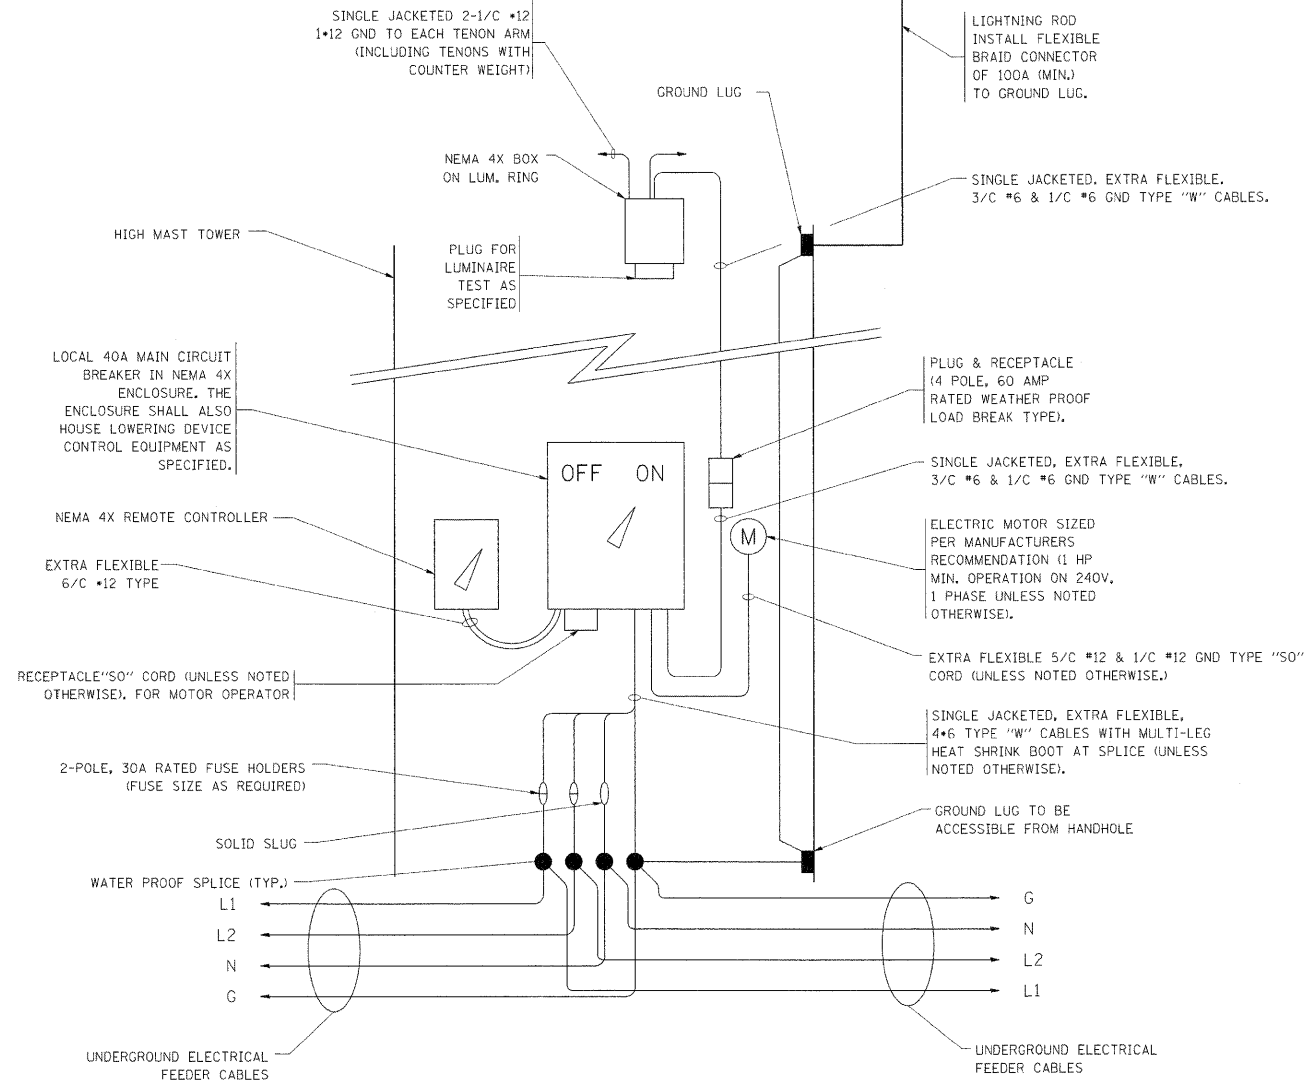

TOP VIEW

HINGE DETAIL

SIDE VIEW

LATCH DETAIL

HANDHOLE DOOR DETAILS

HIGH MAST POLE WIRING DIAGRAM

LIGHT TOWER NUMBERING DETAIL