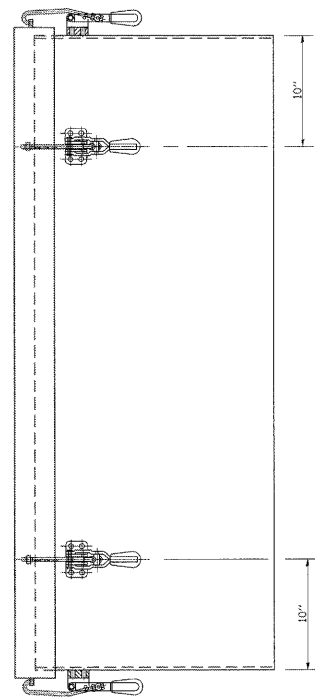

TOP VIEW

HINGE DETAIL

SIDE VIEW

LATCH DETAIL

HANDHOLE DOOR DETAILS

HIGH MAST POLE WIRING DIAGRAM

LIGHT TOWER NUMBERING DETAIL