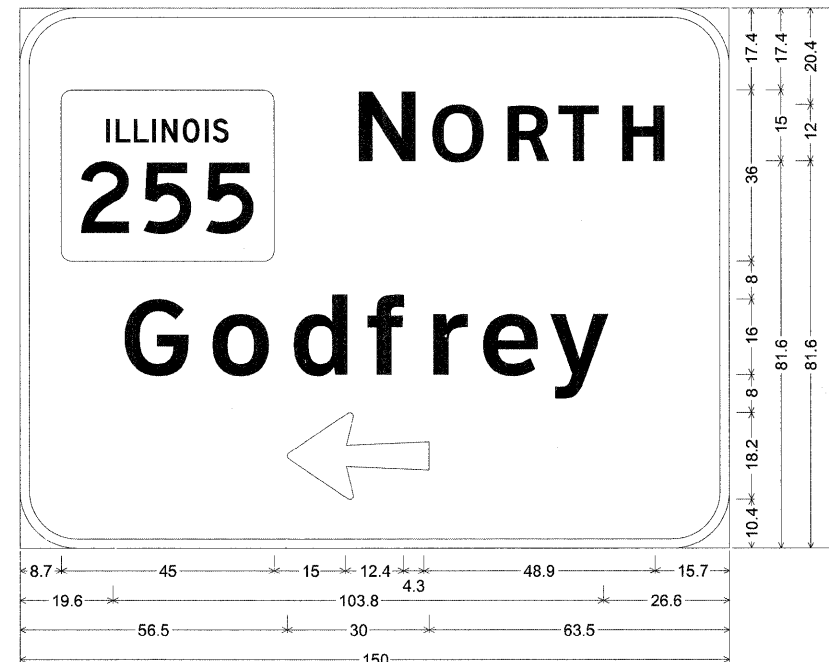

IL 111 STA 30+070 RT HUMBERT RD STA 20+080 RT SEMINARY RD STA 5+110 RT

12.0" Radius, 2.0" Border, White on Green;
 [N ORTH] ClearviewHwy-5-W; [Godfrey] ClearviewHwy-5-W; Arrow 133 - 30.0° 180°;
 Table of widths and spaces.