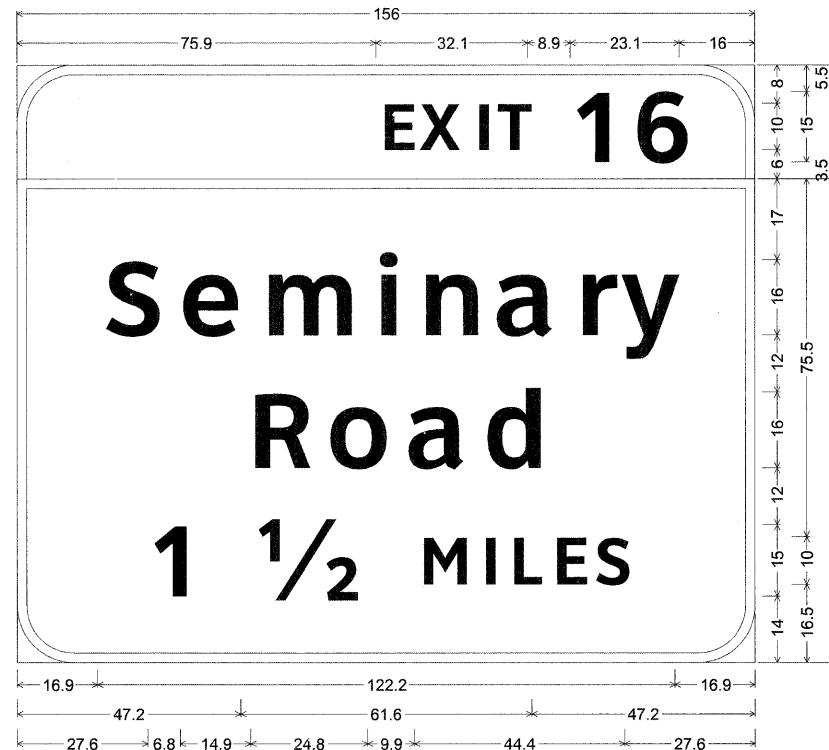

IL 255 37+425 LT

12.0" Radius, 2.0" Border, White on Green;
 [EXIT 16] ClearviewHwy-5-W;
 12.0" Radius, 2.0" Border, White on Green;
 [Seminary] ClearviewHwy-5-W; [Road] ClearviewHwy-5-W; [1 1/2 MILES] ClearviewHwy-5-W;
 Table of widths and spaces.