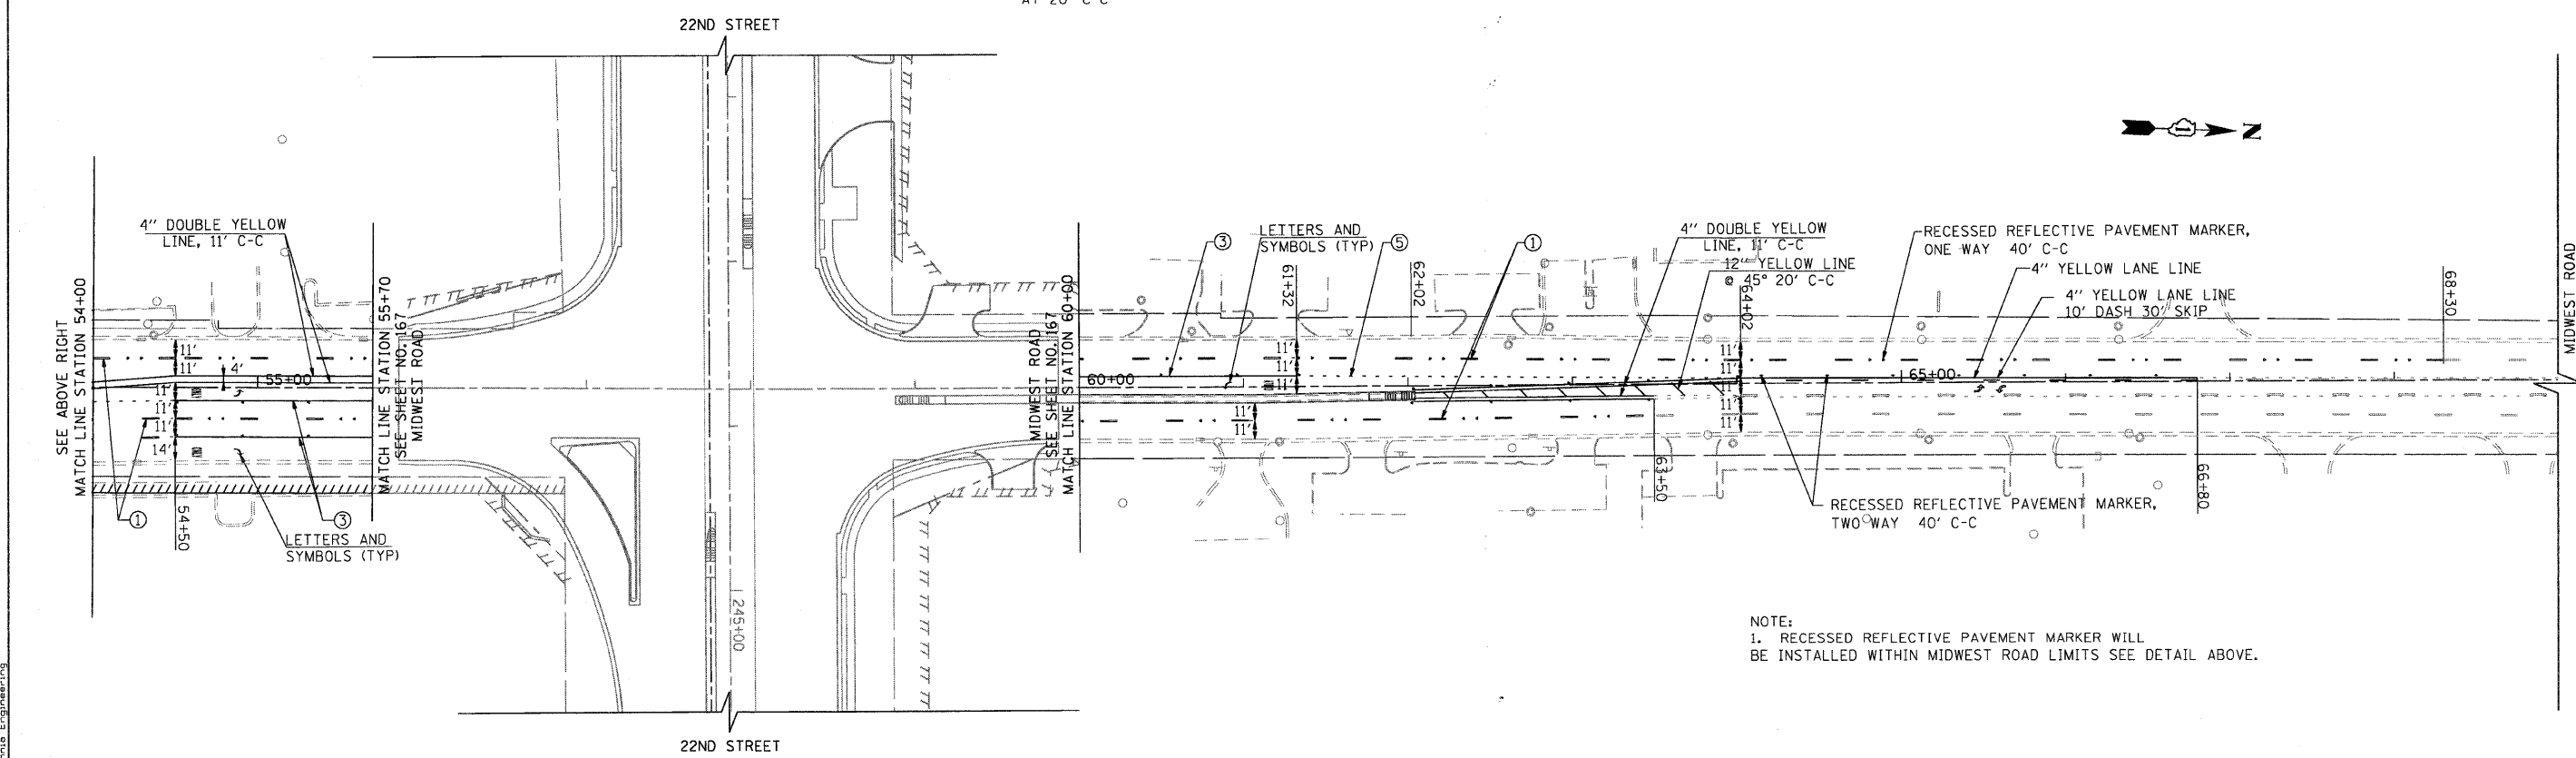

1. **STRIPING LEGEND**
- ① 4" WHITE LANE LINE
  - ② 24" WHITE LINE
  - ③ 6" WHITE LINE
  - ④ 12" WHITE CHEVRON LINE AT 20' C-C
  - ⑤ 6" WHITE LINE (2' DASH 6' SKIP)
  - ⑥ 8" WHITE LINE
  - ⑦ ONE WAY CRYSTAL MARKER
  - ⑧ 4" DOUBLE YELLOW LINE, 11' C-C