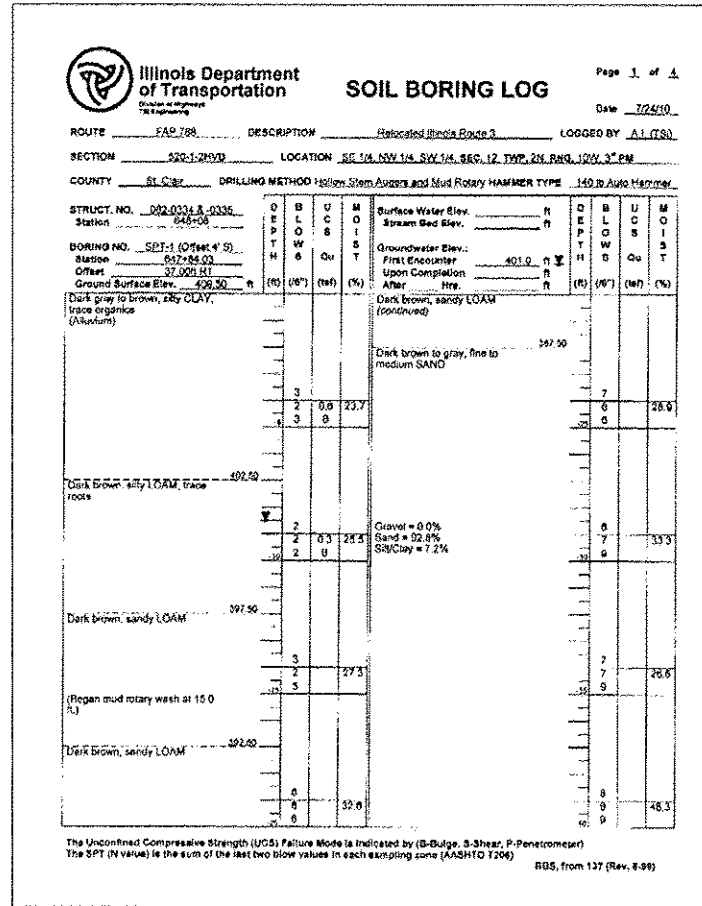

17-OCT-2012 16:35 PAC:\3000\7006684\081-FINAL PLANS\0820334-76848-081-Boring Log 1.dgn

BORING SPT-1
(1 of 4)

BORING SPT-1
(2 of 4)

BORING SPT-1
(3 of 4)

BORING SPT-1
(4 of 4)