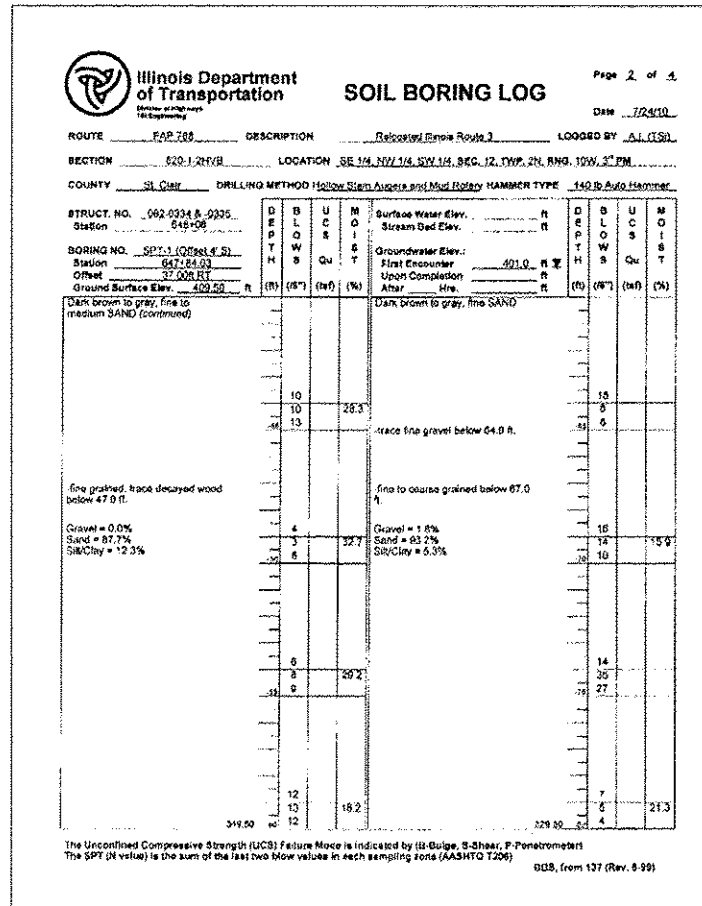

17-OCT-2012 16:35 PAC:\3000\7006684\081-FINAL PLANS\0820334-76848-081-Boring Log 1.dgn

BORING SPT-1
(1 of 4)

BORING SPT-1
(2 of 4)

BORING SPT-1
(3 of 4)

BORING SPT-1
(4 of 4)