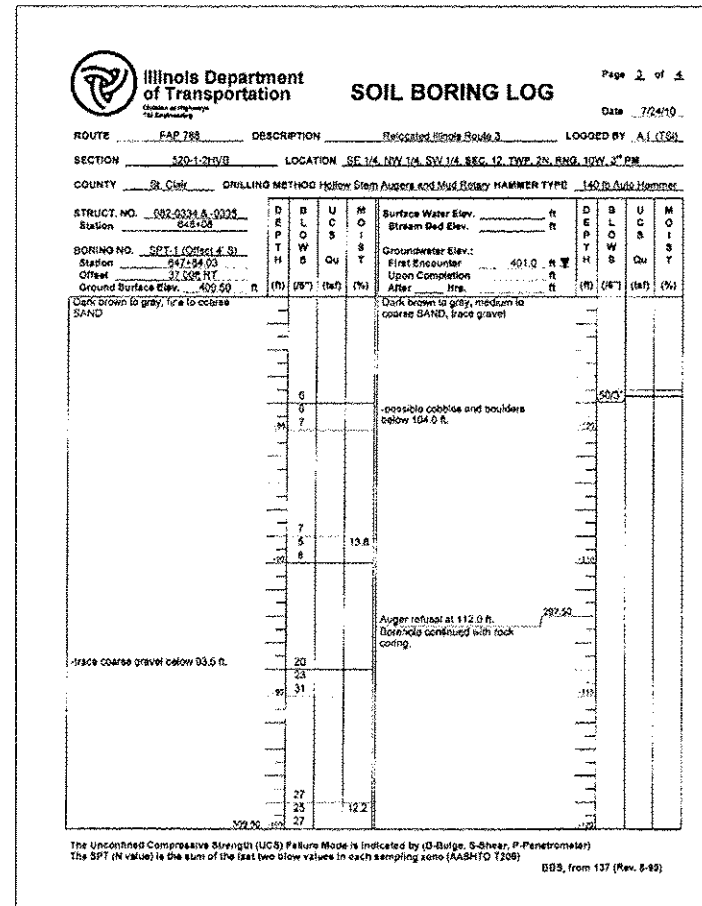

17-OCT-2012 16:35 PAC:\3000\7006684\081-FINAL PLANS\0820334-76848-081-Boring Log 1.dgn

BORING SPT-1
(1 of 4)

BORING SPT-1
(2 of 4)

BORING SPT-1
(3 of 4)

BORING SPT-1
(4 of 4)