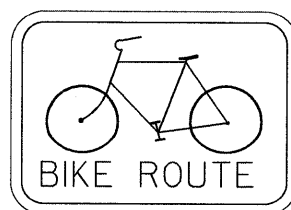

SIGNAGE DESIGN

#1
SIGN D11-1
SIZE 24"X18" COLOR:
WHITE ON GREEN
REFLECTIVE

TYPE: 2" HIGHWAY GOTHIC
SYMBOL: 18.25" X 10 1/2"

PLACE AT APPROXIMATELY
1/4 MILE INTERVALS AND
MAJOR INTERSECTIONS TO
CONFIRM ROUTE (PER
AASHTO).