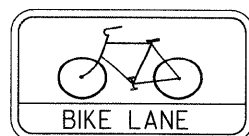

#3
SIGN R3-17
SIZE 24"X18"
COLOR: BLACK ON WHITE
REFLECTIVE

#4
SIGN R3-17bP
SIZE 24"X8"
COLOR: BLACK ON WHITE
REFLECTIVE