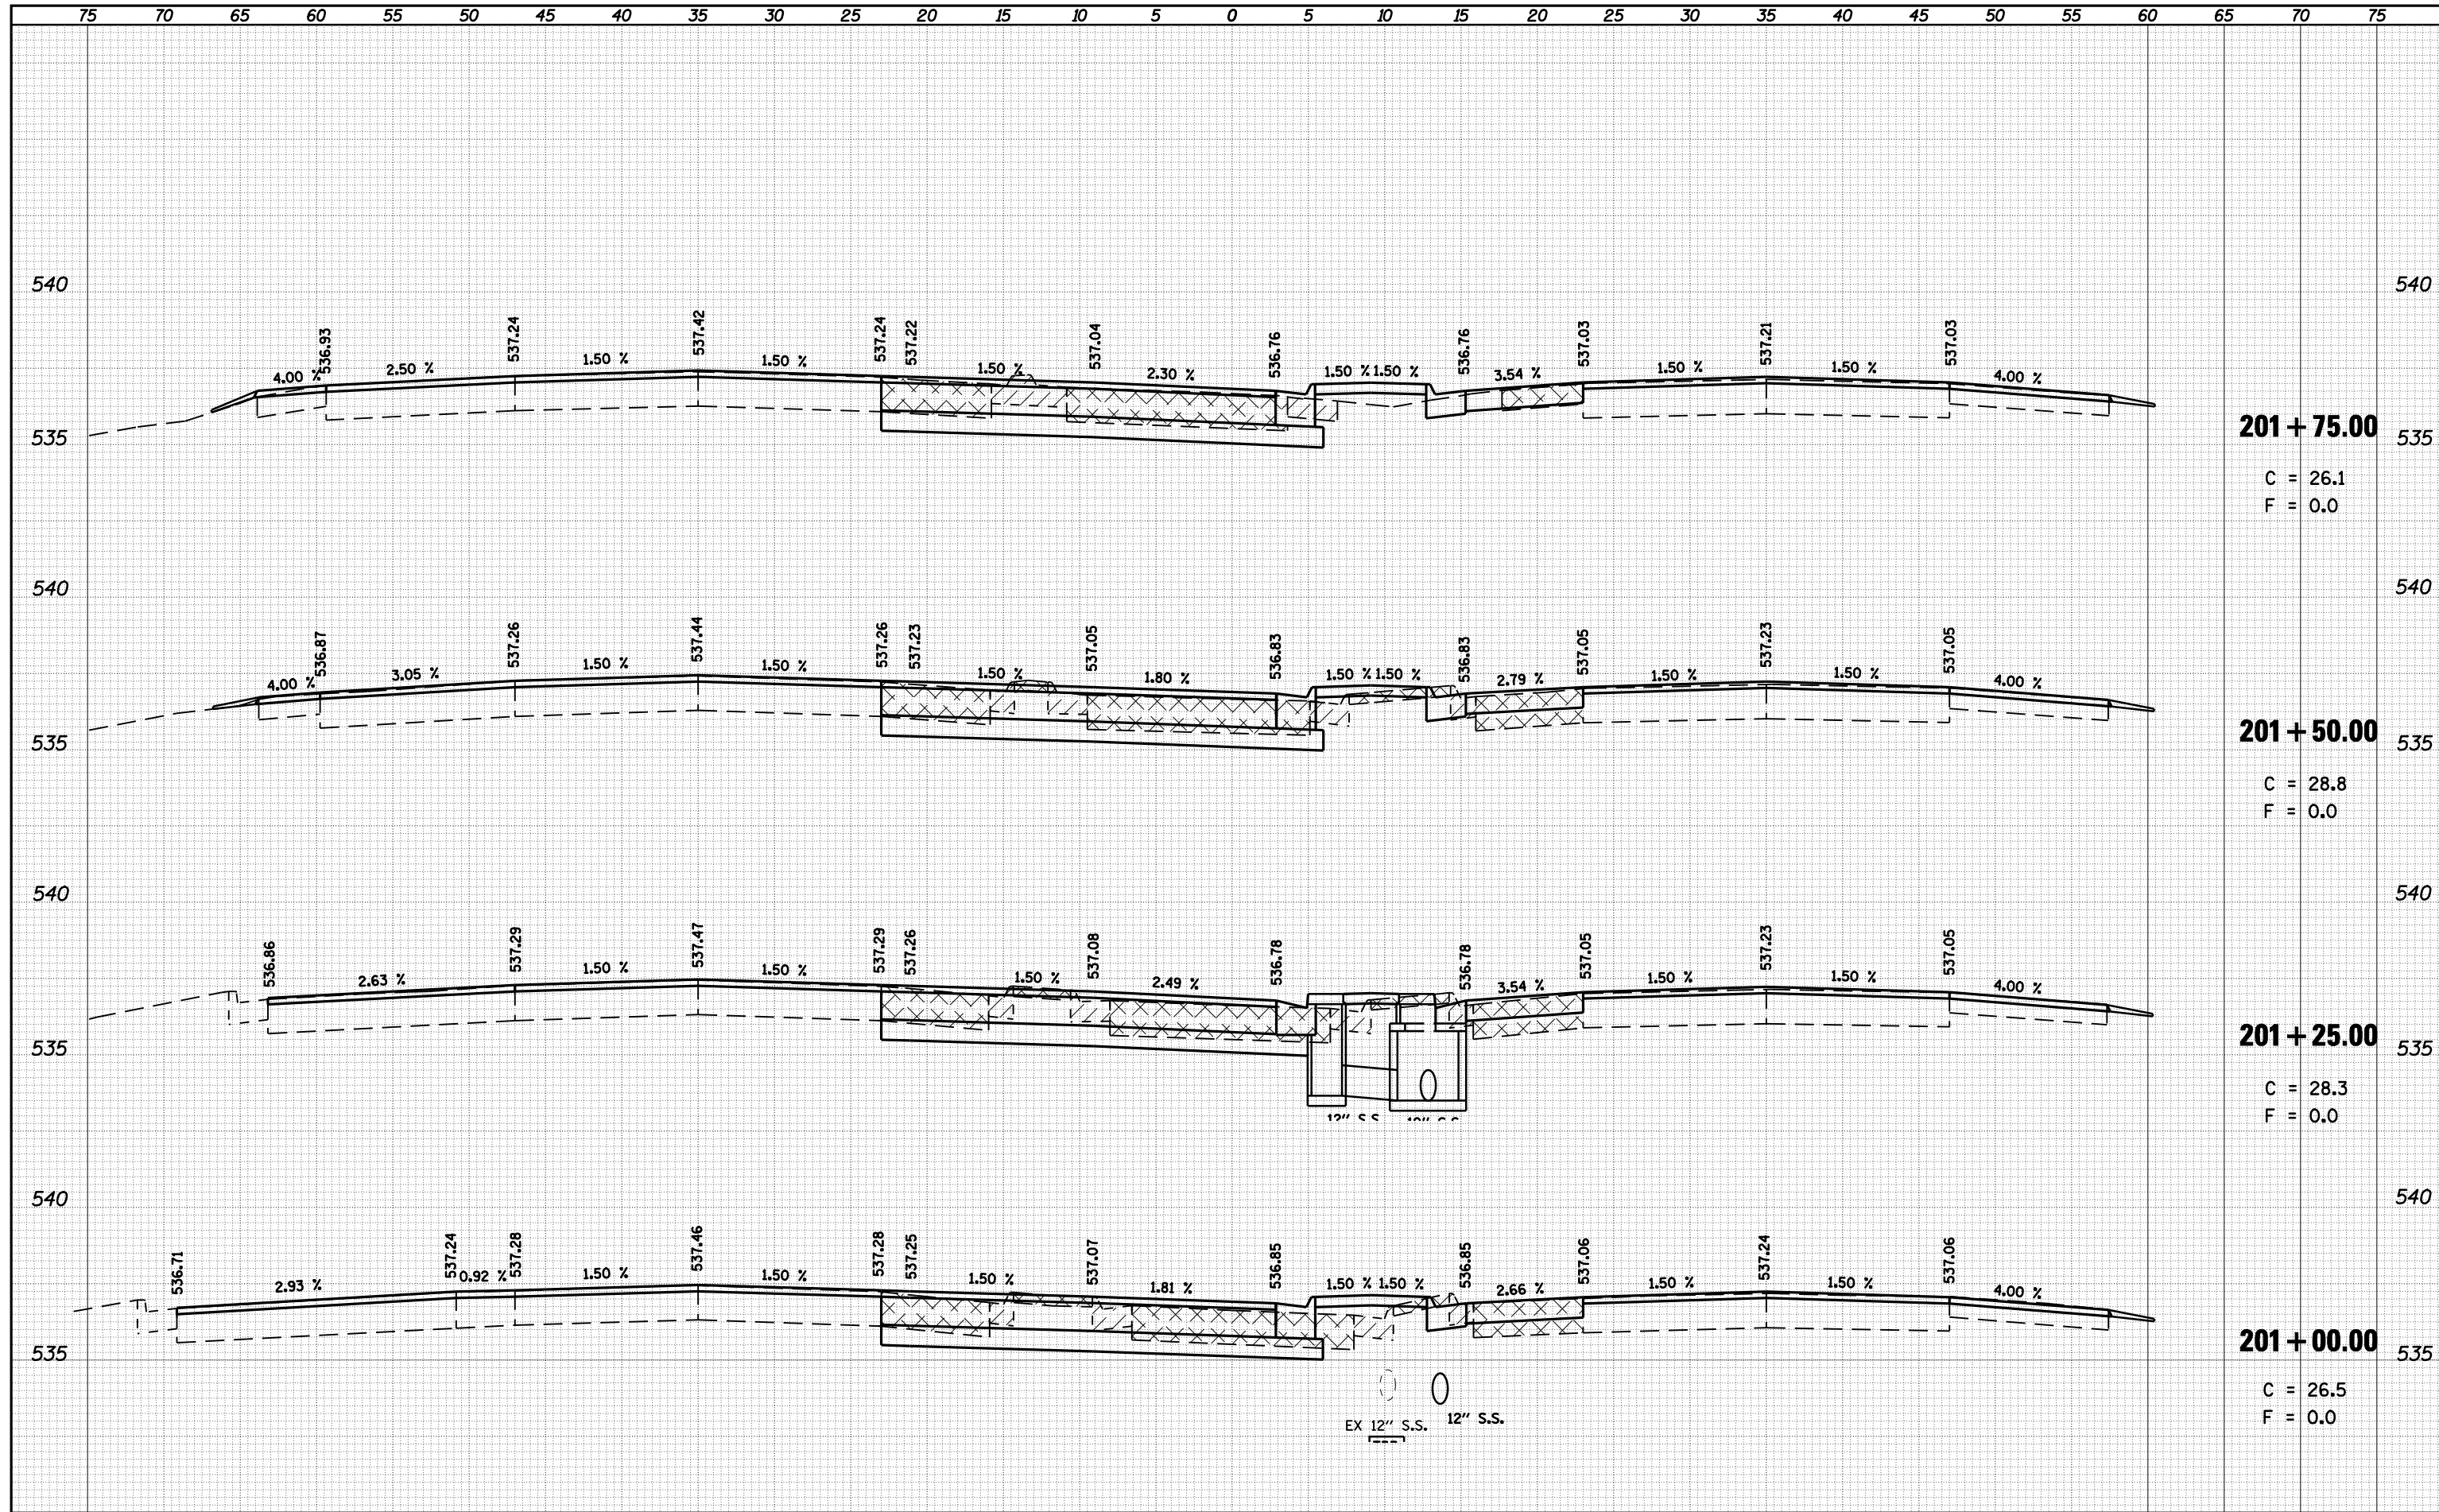

DATE	
BY	
SURVEYED	
PLOTTED	
TEMPLATE	
AREAS	
CHECKED	
FINAL SURVEY	
NOTE BOOK	
NO.	

DATE	
BY	
SURVEYED	
PLOTTED	
TEMPLATE	
AREAS	
CHECKED	
ORIGINAL SURVEY	
NOTE BOOK	
NO.	

201 + 75.00

C = 26.1  
F = 0.0

201 + 50.00

C = 28.8  
F = 0.0

201 + 25.00

C = 28.3  
F = 0.0

201 + 00.00

C = 26.5  
F = 0.0