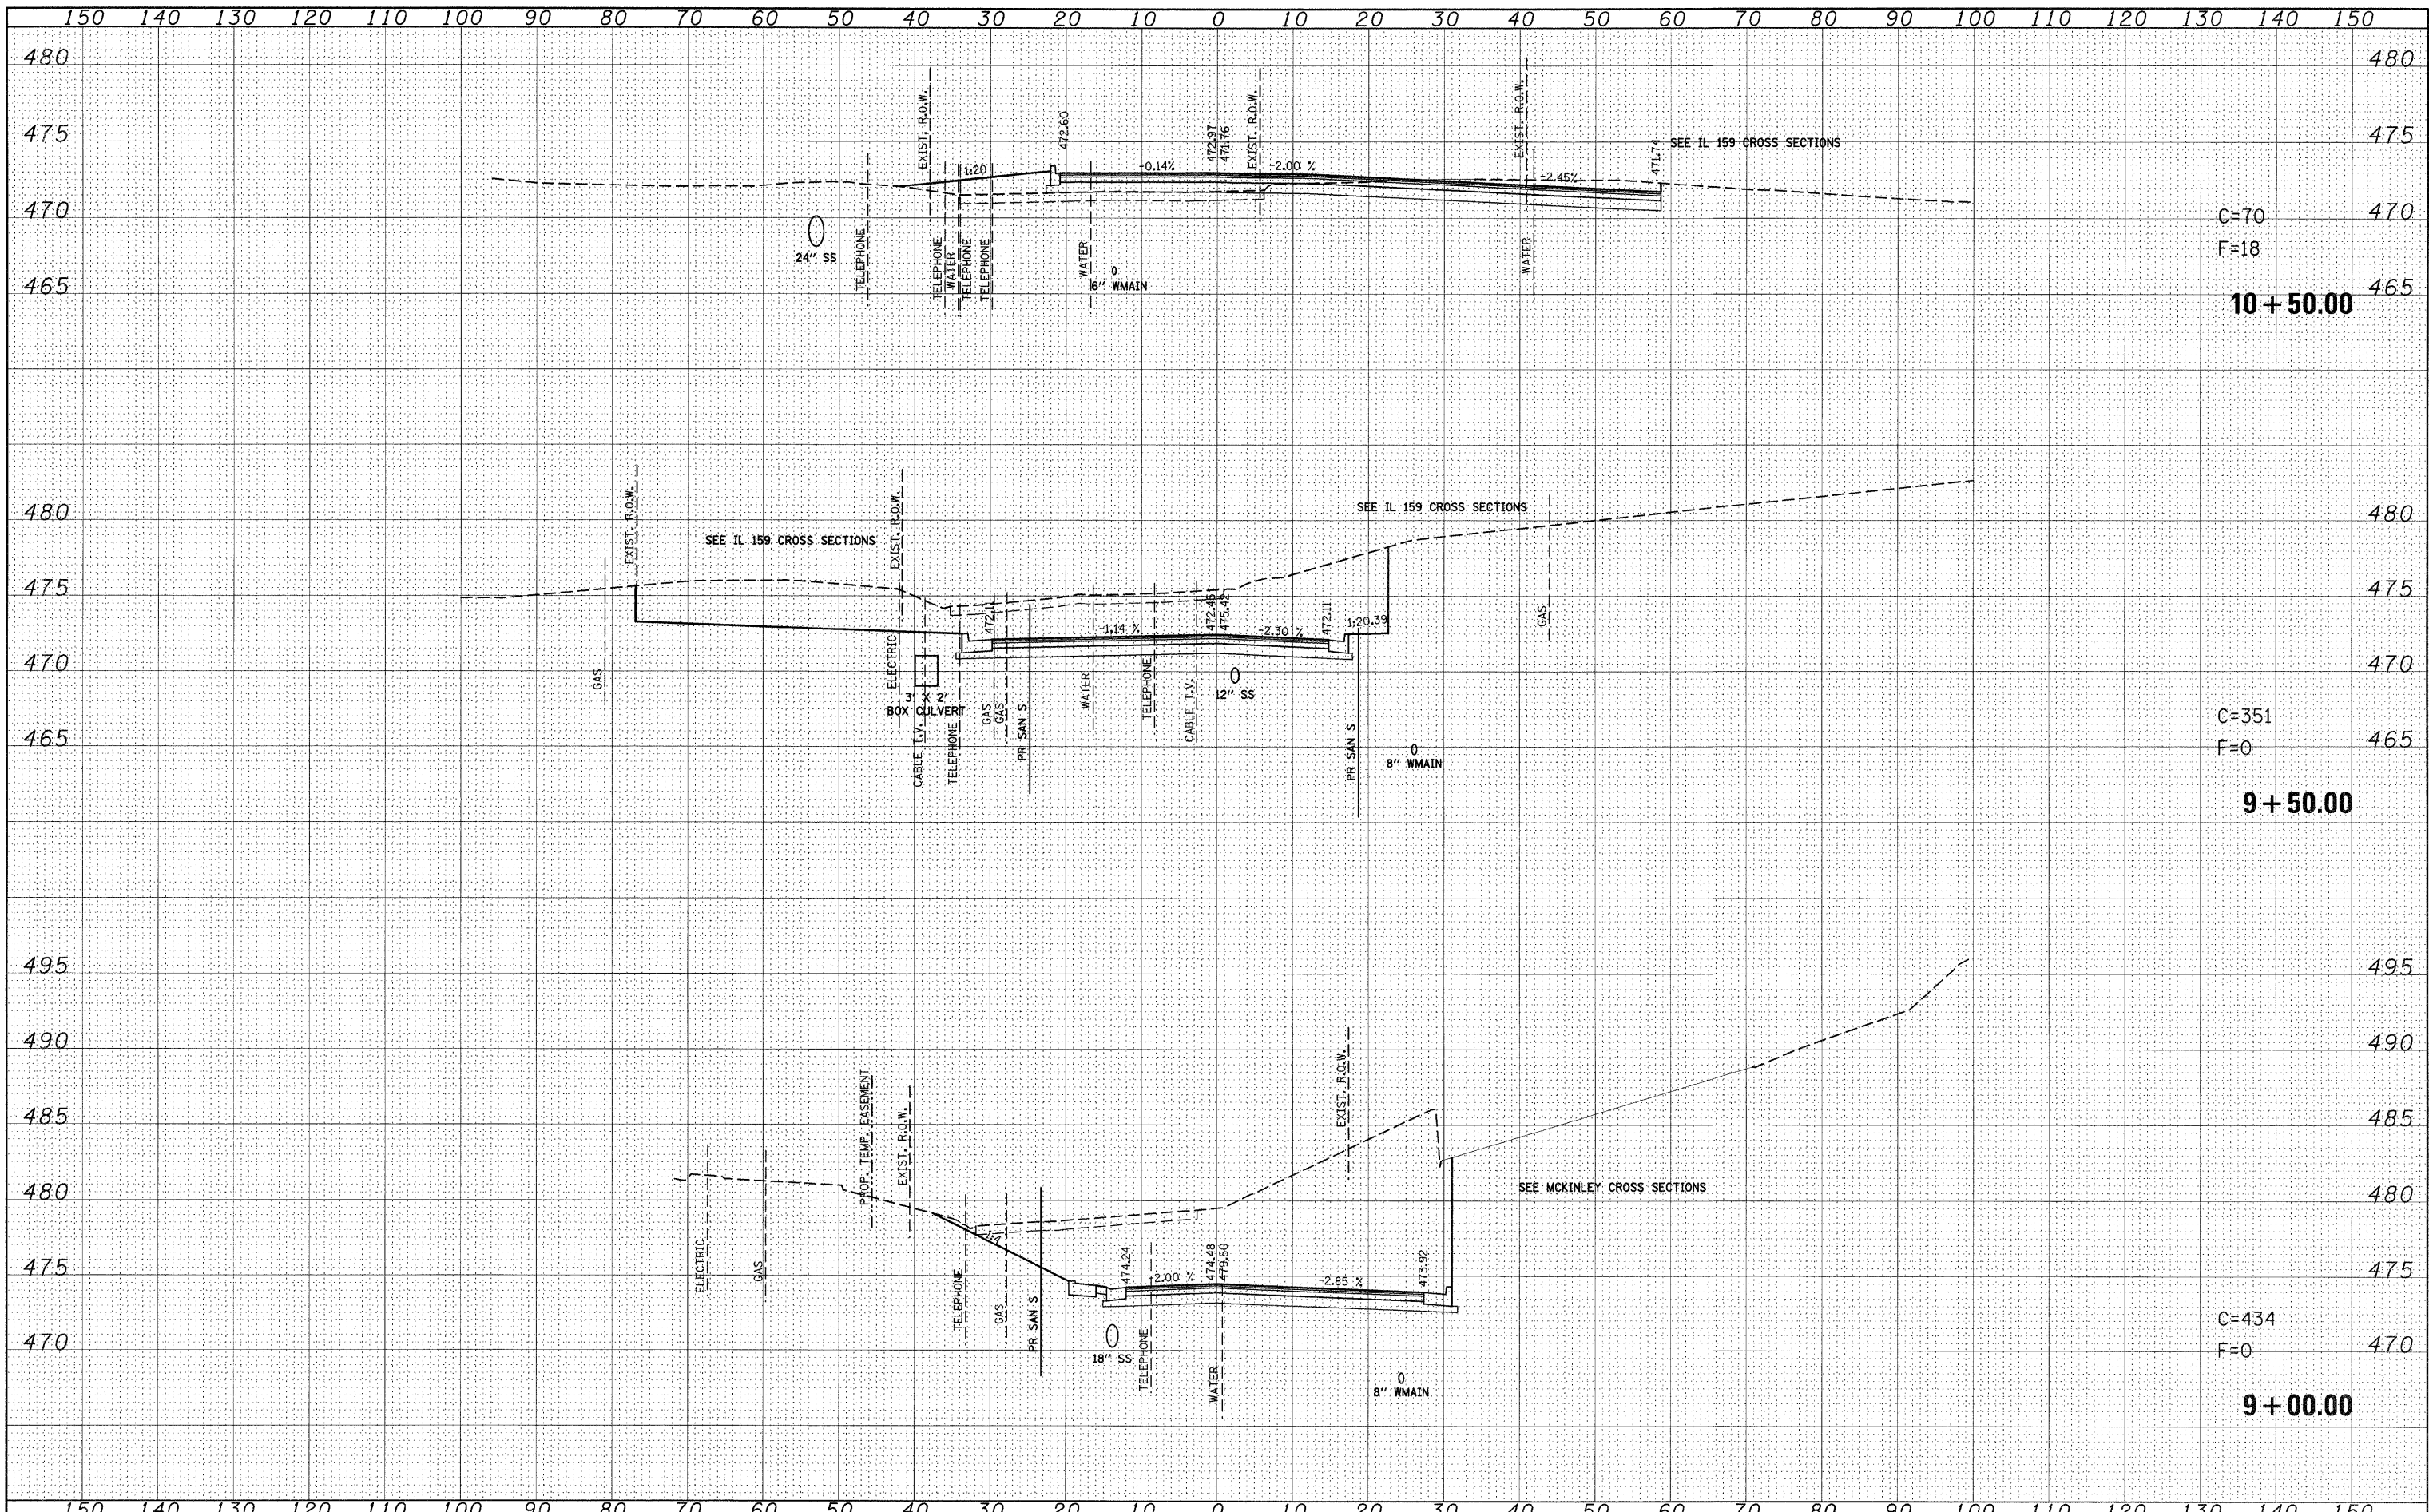

FINAL SURVEY	DATE
SURVEYED	BY
NOTE BOOK	
TEMPLATE	
AREAS	
CHECKED	

ORIGINAL SURVEY	DATE
SURVEYED	BY
NOTE BOOK	
TEMPLATE	
AREAS	
CHECKED	

C=70
F=18
10 + 50.00

C=351
F=0
9 + 50.00

C=434
F=0
9 + 00.00