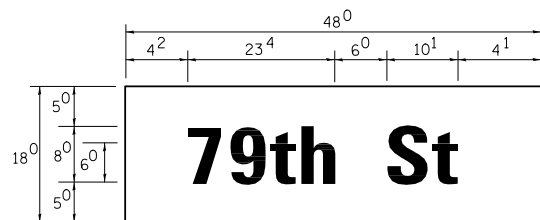

PANEL SIGN DESIGN TYPE 1

NOTE: SIGN DIMENSIONS ARE IN ENGLISH UNITS

PANEL SIGN DESIGN TYPE 2

GENERAL NOTES

- WHERE MAST ARM MOUNTED STREET NAME SIGNS ARE SPECIFIED, THE MAST ARM ASSEMBLY AND POLES SHALL BE DESIGNED TO SUPPORT THE LOADINGS CALLED FOR ON STANDARDS 877001, 877002, 877006, 877011 AND 877012, AS APPLICABLE, PLUS TWO (2) SIGN PANELS 2'-6" x 8'-0" MOUNTED AS SHOWN. THE DESIGN SHALL BE IN ACCORDANCE WITH THE REQUIREMENTS OF THE CURRENT "STANDARD SPECIFICATIONS FOR STRUCTURAL SUPPORTS FOR HIGHWAY SIGNS, LUMINAIRES, AND TRAFFIC SIGNALS" AS PUBLISHED BY THE AMERICAN ASSOCIATION OF STATE HIGHWAY AND TRANSPORTATION OFFICIALS FOR 80 M.P.H. WIND VELOCITY.
- ALL SIGNS SHALL HAVE A WHITE REFLECTORIZED LEGEND AND BORDER ON A GREEN REFLECTORIZED BACKGROUND, TYPE A SHEETING.
- THE SIGN LENGTH SHOULD BE INCREASED IN 6-INCH INCREMENTS, BUT THE OVERALL LENGTH SHOULD NOT EXCEED 8'-0".
- ALL BORDERS SHALL BE 3/4" WIDE AND CORNER RADIUS SHALL BE 2-1/4".
- SIGNFIX ALUMINUM CHANNEL FRAMING SYSTEM SHALL BE USED FOR ALL SIGNS ATTACHED TO SIGNAL POLES AND POSTS. LOCAL SUPPLIERS OF THE SIGNFIX ALUMINUM CHANNEL FRAMING SYSTEM ARE:

NUMBER	6 INCH SERIES		8 INCH SERIES	
	C	D	C	D
1	1 <sup>2</sup>	1 <sup>4</sup>	1 <sup>5</sup>	2 <sup>0</sup>
2	3 <sup>2</sup>	4 <sup>0</sup>	4 <sup>3</sup>	5 <sup>3</sup>
3	3 <sup>2</sup>	4 <sup>0</sup>	4 <sup>3</sup>	5 <sup>3</sup>
4	3 <sup>5</sup>	4 <sup>3</sup>	4 <sup>7</sup>	5 <sup>7</sup>
5	3 <sup>2</sup>			