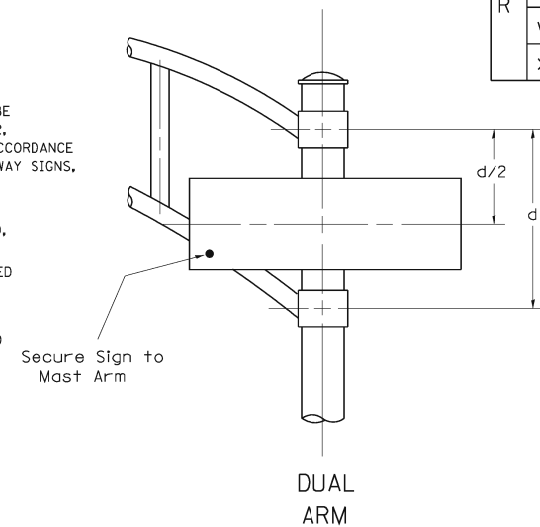

SIGNFIX ALUMINUM CHANNEL FRAMING SYSTEM shall be used. See Note #5.

Upper Case To Lower Case
Spacing Chart 8-6 Inch Series "C & D"

SERIES	SECOND LETTER															
	acde		bhikl		f w		j		s t		v y		x		z	
	C	D	C	D	C	D	C	D	C	D	C	D	C	D	C	D
A W X	1²	1⁴	1⁴	1⁵	1²	1⁴	0⁶	1⁰	1¹	1⁴	0⁶	1⁰	1¹	1²	1²	1⁴
B	1⁴	1⁵	2⁰	2¹	1⁴	1⁵	1¹	1²	1⁴	1⁵	1²	1⁴	1²	1⁴	1⁶	1⁷
C E G	1⁴	1⁵	2⁰	2¹	1²	1⁴	0⁶	1⁰	1²	1⁴	1²	1⁴	1⁴	1⁵	1⁴	1⁵
D O Q R	1⁴	1⁵	2⁰	2¹	1⁴	1⁵	0⁶	1⁰	1²	1⁴	1²	1⁴	1⁴	1⁵	1⁴	1⁵
F	0⁵	0⁶	1⁴	1⁵	0⁶	1⁰	0⁵	0⁶	0⁶	1⁰	0⁶	1⁰	0⁶	1⁰	1¹	1²
H I M N	2⁰	2¹	2²	2⁴	2⁰	2¹	1⁴	1⁵	1⁶	1⁷	1⁶	1⁷	2⁰	2¹	2⁰	2¹
J U	2⁰	2¹	2⁰	2¹	1⁶	1⁷	1⁴	1⁵	1⁶	1⁷	1⁶	1⁷	1⁶	1⁷	2⁰	2¹
K L	1¹	1²	1⁶	1⁷	1¹	1²	0⁵	0⁶	1¹	1²	1¹	1²	1¹	1²	1²	1⁴
P	1²	1⁴	1⁴	1⁵	1²	1⁴	0⁵	0⁶	1¹	1²	1¹	1²	1²	1⁴	1²	1⁴
S	1²	1⁴	1⁶	1⁷	1²	1⁴	0⁶	1⁰	1²	1⁴	1²	1⁴	1²	1⁴	1²	1⁴
T	1¹	1²	1⁶	1⁷	0⁶	1⁰	0⁶	1⁰	1¹	1²	1¹	1²	1¹	1²	1²	1⁴
V	0⁵	1⁰	1⁴	1⁵	1¹	1²	0⁶	1⁰	1²	1⁴	1²	1⁴	1²	1⁴	1²	1⁴
Y	0⁵	0⁶	1⁴	1⁵	0⁶	1⁰	0⁵	0⁶	0⁵	0⁷	0⁵	0⁶	0⁶	1⁰	1¹	1²
Z	1⁵	1⁷	2²	2⁴	1⁶	1⁷	1²	1⁴	1⁶	1⁷	1⁶	1⁷	1⁶	1⁷	2⁰	2¹

Lower Case To Lower Case
Spacing Chart 6 Inch Series "C & D"

SERIES	SECOND LETTER															
	acde		bhikl		f w		j		s t		v y		x		z	
	C	D	C	D	C	D	C	D	C	D	C	D	C	D	C	D
adhgij	1⁶	1⁷	2²	2⁴	1⁶	1⁷	1²	1⁴	1⁴	1⁵	1⁴	1⁵	1⁶	1⁷	1⁶	1⁷
lmnqu	1⁶	1⁷	2²	2⁴	1⁶	1⁷	1²	1⁴	1⁴	1⁵	1⁴	1⁵	1⁶	1⁷	1⁶	1⁷
bfkops	1²	1⁴	1⁶	1⁷	1¹	1²	0⁵	0⁶	1¹	1²	1¹	1²	1²	1⁴	1²	1⁴
ce	1²	1⁴	1⁶	1⁷	1²	1⁴	0⁶	1⁰	1²	1⁴	1²	1⁴	1²	1⁴	1²	1⁴
r	0⁶	1⁰	1²	1⁴	0⁶	1⁰	0³	0³	0⁵	0⁶	0⁵	0⁶	0⁶	1⁰	0⁶	1⁰
tz	1²	1⁴	1⁶	1⁷	1²	1⁴	0⁶	1⁰	1¹	1²	1¹	1²	1²	1⁴	1²	1⁴
vy	1¹	1²	1⁴	1⁵	1¹	1²	0⁵	0⁶	0⁶	1⁰	0⁶	1⁰	1¹	1²	1¹	1²
w	1¹	1²	1⁴	1⁵	1¹	1²	0⁵	0⁶	1¹	1²	1¹	1²	1¹	1²	1²	1⁴
x	1²	1⁴	1⁶	1⁷	1¹	1²	0⁵	0⁶	1¹	1²	1¹	1²	1¹	1²	1²	1⁴

Number To Number
Spacing Chart 8 Inch Series "C & D"

SERIES	SECOND NUMBER																			
	0		1		2		3		4		5		6		7		8		9	
	C	D	C	D	C	D	C	D	C	D	C	D	C	D	C	D	C	D	C	D
0 9	1⁶	1⁷	1⁶	1⁷	1⁴	1⁵	1²	1⁴	1⁴	1⁵	1⁴	1⁵	1⁶	1⁷	1²	1⁴	1⁶	1⁷	1⁶	1⁷
1	2⁰	2¹	2⁰	2¹	2⁰	2¹	1⁶	1⁷	1⁴	1⁵	2⁰	2¹	2⁰	2¹	1⁴	1⁵	2⁰	2¹	2⁰	2¹
2 3 4	1⁴	1⁵	1⁴	1⁵	1⁴	1⁵	1²	1⁴	1⁴	1⁵	1⁴	1⁵	1¹	1²	1⁴	1⁵	1⁴	1⁵	1⁴	1⁵
5	1⁴	1⁵	1⁴	1⁵	1⁴	1⁵	1¹	1²	1¹	1²	1⁴	1⁵	1⁴	1⁵	1¹	1²	1⁴	1⁵	1⁴	1⁵
6	1⁶	1⁷	1⁴	1⁵	1⁴	1⁵	1²	1⁵	1²	1⁴	1⁵	1⁴	1⁵	1¹	1²	1⁴	1⁵	1⁴	1⁵	1⁴
7	1²	1⁴	1²	1⁴	1⁴	1⁵	1²	1⁵	0⁵	0⁶	1²	1⁴	1⁴	1⁵	1¹	1²	1⁴	1⁵	1²	1⁴
8	1⁶	1⁷	1⁶	1⁷	1⁴	1⁵	1²	1⁵	1²	1⁴	1⁴	1⁵	1⁶	1⁷	1²	1⁴	1⁶	1⁷	1⁴	1⁵

EXAMPLE, 2³ DENOTES 3/8

UPPER AND LOWER CASE
LETTER WIDTHS

LETTERS	6 INCH UPPER CASE LETTERS				8 INCH UPPER CASE LETTERS				LETTERS	6 INCH LOWER CASE LETTERS				
	SERIES		SERIES		SERIES		SERIES			LETTERS	SERIES		SERIES	
	C	D	C	D	C	D	C	D			C	D	C	D
A	3⁶	5⁰	5⁰	6⁵	a	3⁵	4²							
B	3²	4⁰	4³	5³	b	3⁵	4²							
C	3²	4⁰	4³	5³	c	3⁵	4¹							
D	3²	4⁰	4³	5³	d	3⁵	4²							
E	3⁰	3⁵	4⁰	4⁷	e	3⁵	4²							
F	3⁰	3⁵	4⁰	4⁷	f	2³	2⁶							
G	3²	4⁰	4³	5³	g	3⁵	4²							
H	3²	4⁰	4³	5³	h	3⁵	4²							
I	0⁷	0⁷	1¹	1²	i	1¹	1¹							
J	3⁰	3⁶	4⁰	5⁰	j	2⁰	2²							
K	3²	4¹	4³	5⁴	k	3⁵	4²							
L	3⁰	3⁵	4⁰	4⁷	l	1¹	1¹							
M	3⁷	4⁵	5¹	6¹	m	6⁰	7⁰							
N	3²	4⁰	4³	5³	n	3⁵	4²							
O	3⁴	4²	4⁵	5⁵	o	3⁶	4³							
P	3²	4⁰	4³	5³	p	3⁵	4²							
Q	3⁴	4²	4⁵	5⁵	q	3⁵	4²							
R	3²	4⁰	4³	5³	r	2⁶	3²							
S	3²	4⁰	4³	5³	s	3⁶	4²							
T	3⁰	3⁵	4⁰	4⁷	t	2⁷	3²							
U	3²	4⁰	4³	5³	u	3⁵	4²							
V	3⁵	4⁴	4⁷	6⁰	v	4²	4⁷							
W	4⁴	5²	6⁰	7⁰	w	5⁵	6⁴							
X	3⁴	4⁰	4⁵	5³	x	4⁴	5¹							
Y	3⁶	5⁰	5⁰	6⁶	y	4⁶	5³							
Z	3²	4⁰	4³	5³	z	3⁶	4³							

NUMBER	6 INCH SERIES		8 INCH SERIES	
	C	D	C	D
1	1²	1⁴	1⁵	2⁰
2	3²	4⁰	4³	5³
3	3²	4⁰	4³	5³
4	3⁵	4³	4⁷	5⁷
5	3²