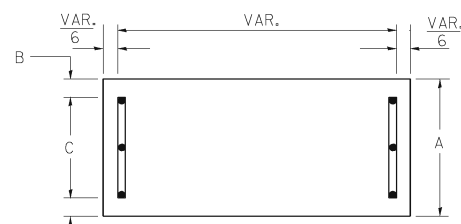

SUPPORTING CHANNELS

A	B	C
18"	2"	14"