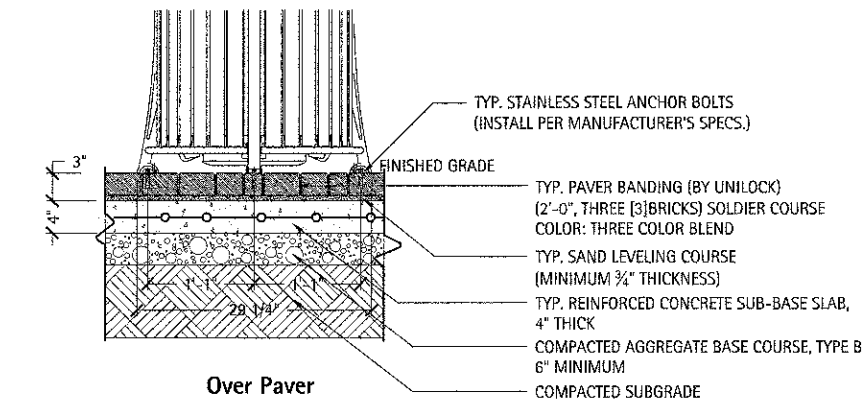

Over Concrete

Over Paver

1 Typical Trash Receptacle

Scale: 1"=1'-0"

3 Typical Cast Moveable Planter

Scale: 1"=1'-0"

* NOTE: THE COST OF PLANTER TO INCLUDE PLANTING SOIL MIX AND DRAINAGE

4 Typical Bike Rack

Scale: 1"=1'-0"

5 Typical Decorative Metal Bench

Scale: 1"=1'-0"

6 Typical Backless Metal Bench

Scale: 1"=1'-0"