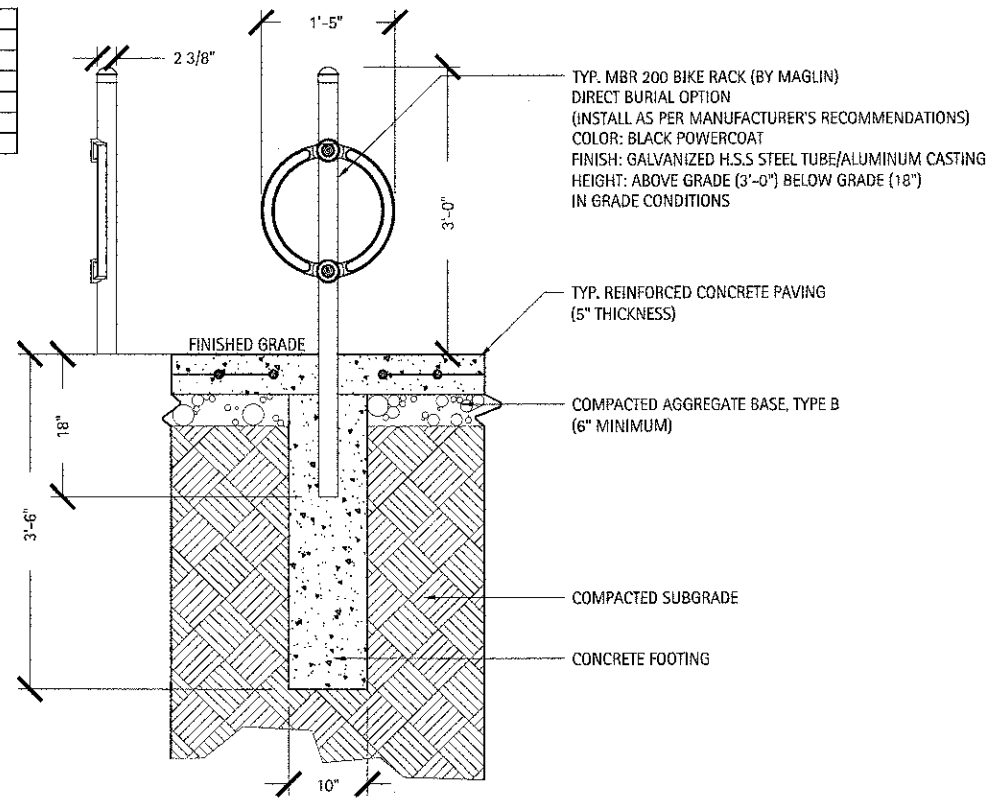

Over Concrete

Over Paver

1 Typical Trash Receptacle

Scale: 1"=1'-0"

3 Typical Cast Moveable Planter

Scale: 1"=1'-0"

* NOTE: THE COST OF PLANTER TO INCLUDE PLANTING SOIL MIX AND DRAINAGE

4 Typical Bike Rack

Scale: 1"=1'-0"

5 Typical Decorative Metal Bench

Scale: 1"=1'-0"

6 Typical Backless Metal Bench

Scale: 1"=1'-0"