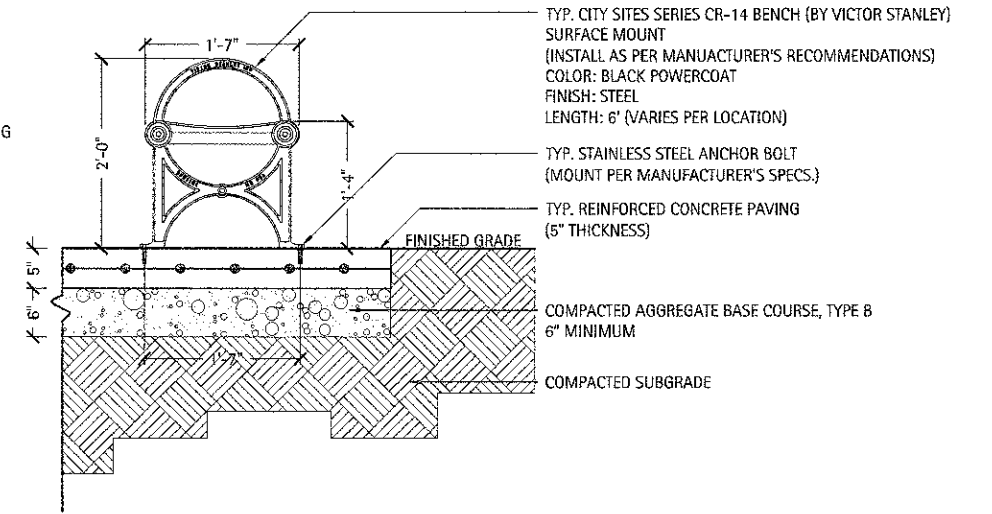

Over Concrete

Over Paver

1 Typical Trash Receptacle

Scale: 1"=1'-0"

3 Typical Cast Moveable Planter

Scale: 1"=1'-0"

* NOTE: THE COST OF PLANTER TO INCLUDE PLANTING SOIL MIX AND DRAINAGE

4 Typical Bike Rack

Scale: 1"=1'-0"

5 Typical Decorative Metal Bench

Scale: 1"=1'-0"

6 Typical Backless Metal Bench

Scale: 1"=1'-0"