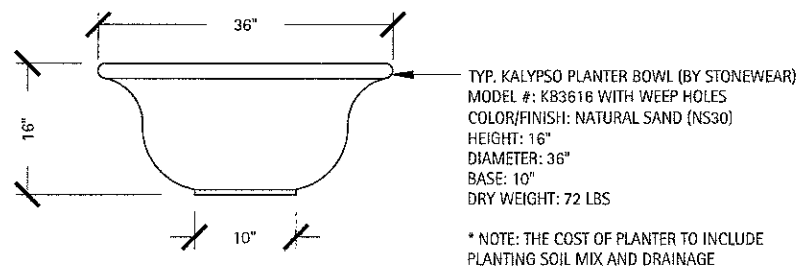

SITE ELEMENTS SCHEDULE

ITEM	MANUFACTURER AND MODEL	COLOR
BENCH - 6"	METAL PLAINWELL BENCH BY LANDSCAPE FORMS OR EQUAL	BLACK POWDERCOAT
BENCH - 6"	BACKLESS BENCH BY VICTOR STANLEY OR EQUAL	BLACK POWDERCOAT
TRASH RECEPTACLE	METAL TRASH RECEPTACLE BY LANDSCAPE FORMS OR EQUAL	BLACK POWDERCOAT
BIKE RACK	METAL MBR 200 BIKE RACK BY MAGLIN - MBR 200 OR EQUAL	BLACK POWDERCOAT
MOVEABLE PLANTERS	KALYPSO PLANTER BY STONEWEAR - KB3616 OR EQUAL	NATURAL SAND

Over Concrete

Over Paver

1 Typical Trash Receptacle

Scale: 1"=1'-0"

3 Typical Cast Moveable Planter

Scale: 1"=1'-0"

* NOTE: THE COST OF PLANTER TO INCLUDE PLANTING SOIL MIX AND DRAINAGE

4 Typical Bike Rack

Scale: 1"=1'-0"

5 Typical Decorative Metal Bench

Scale: 1"=1'-0"

6 Typical Backless Metal Bench

Scale: 1"=1'-0"