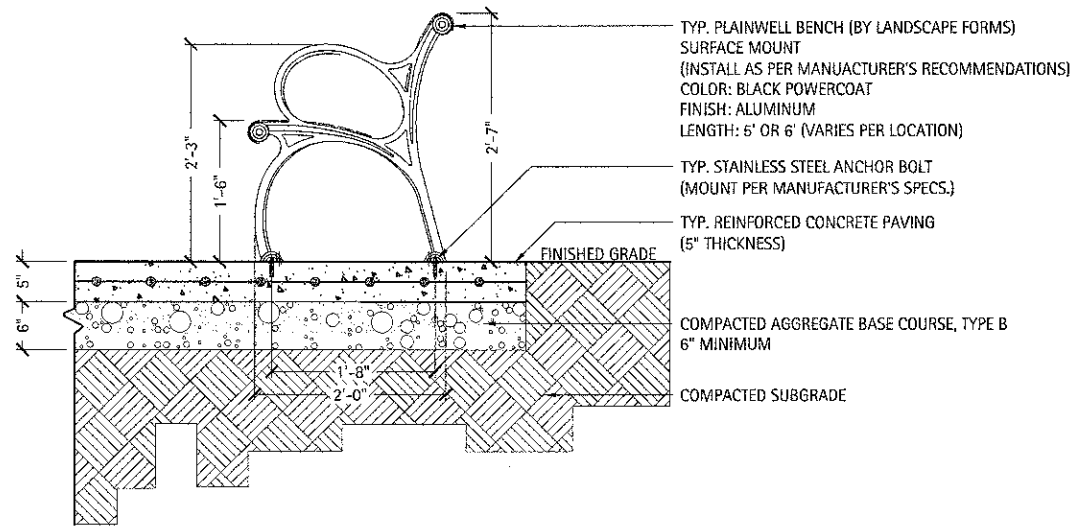

Over Concrete

Over Paver

1 Typical Trash Receptacle

Scale: 1"=1'-0"

3 Typical Cast Moveable Planter

Scale: 1"=1'-0"

* NOTE: THE COST OF PLANTER TO INCLUDE PLANTING SOIL MIX AND DRAINAGE

4 Typical Bike Rack

Scale: 1"=1'-0"

5 Typical Decorative Metal Bench

Scale: 1"=1'-0"

6 Typical Backless Metal Bench

Scale: 1"=1'-0"