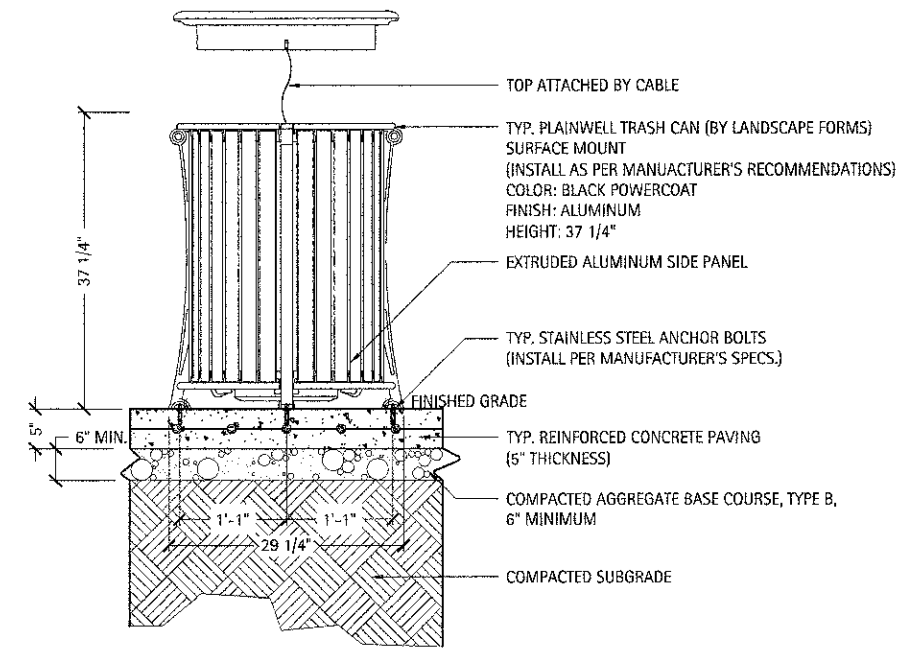

Over Concrete

Over Paver

1 Typical Trash Receptacle

Scale: 1"=1'-0"

3 Typical Cast Moveable Planter

Scale: 1"=1'-0"

* NOTE: THE COST OF PLANTER TO INCLUDE PLANTING SOIL MIX AND DRAINAGE

4 Typical Bike Rack

Scale: 1"=1'-0"

5 Typical Decorative Metal Bench

Scale: 1"=1'-0"

6 Typical Backless Metal Bench

Scale: 1"=1'-0"