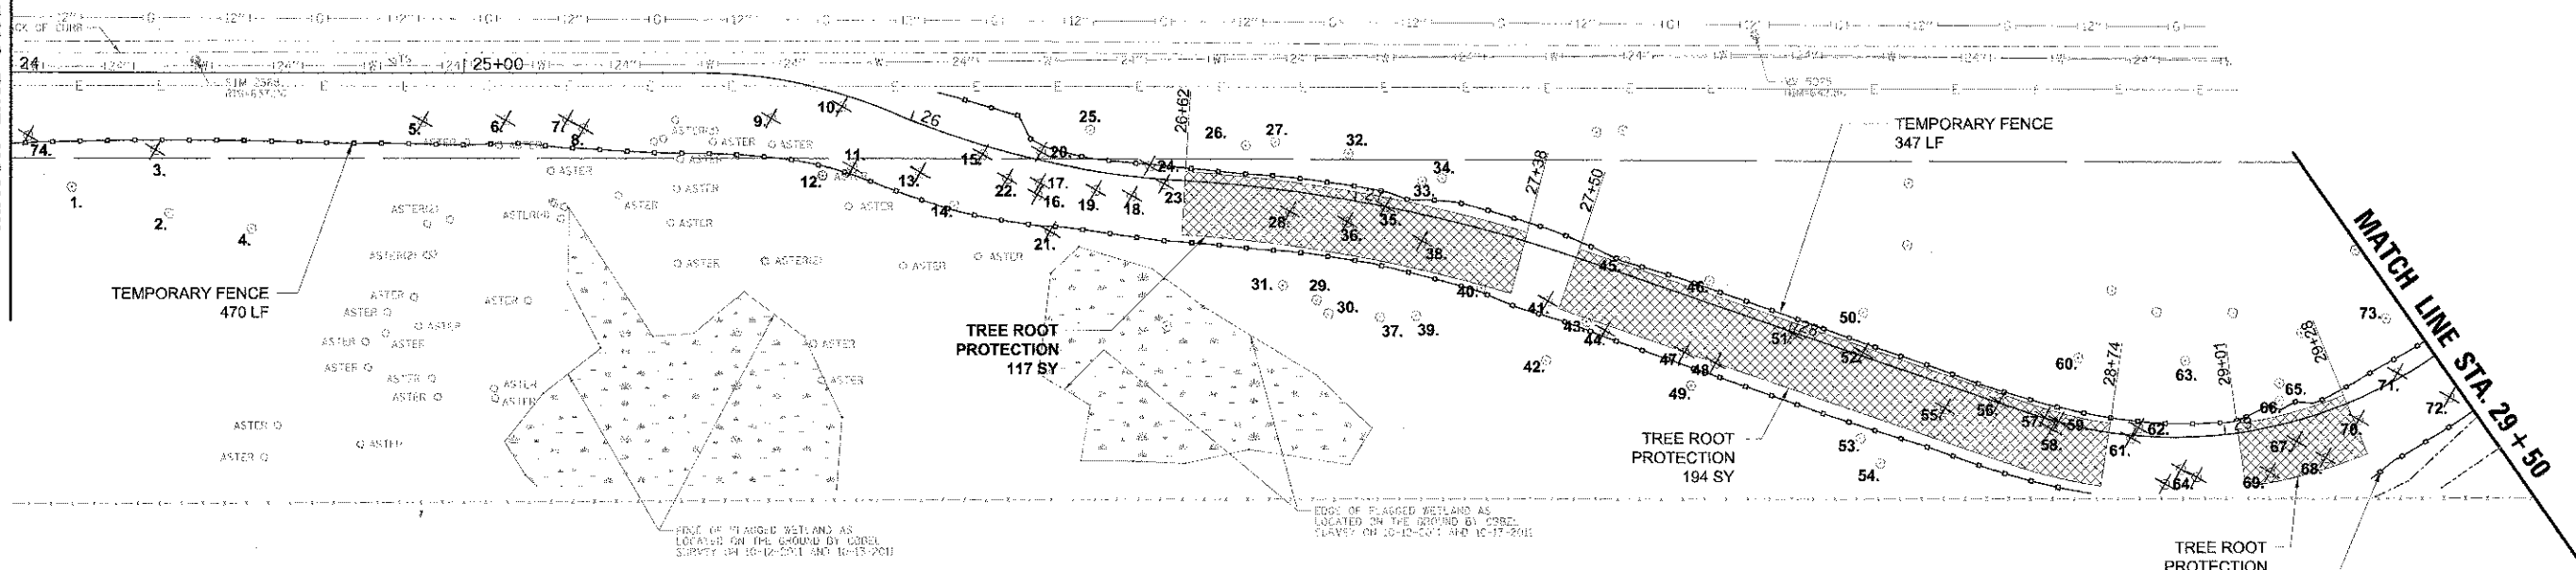

MATCH LINE STA. 24 + 00

Tree Code	Size	Species	Condition	Remove	Root Prune	Tree Trunk Protection	Tree Pruning	Notes
1	5" cal	Ash	Fair-3					
2	5" cal	Walnut	Good-4					
3	8" cal / 8" ht	Dead trunk	Dead	X				
4	30" cal	Oak	Good-5					
5	12" cal	Elm	Good-4	X				
6	12" cal	Ash	Poor-2	X				
7	MS: 1x5, 1x7 cal	Linden	Fair-3	X				
8	MS: 2x9 cal	Linden	Fair-3	X				
9	3" cal	Oak	Good-4	X				
10	4" cal	Ash	Good-5	X				
11	10" cal	Elm	Good-4	X				
12	12" cal	Ash	Fair-3	X	X	X		
13	8" cal	Elm	Fair-3	X				
14	6" cal	Elm	Fair-3	X	X	X		
15	MS: 1x6, 1x10 cal	Linden	Fair-3	X				
16	4" cal	Ash	Fair-3	X				
17	4" cal	Ash	Fair-3	X				
18	10" cal	Ash	Fair-3	X				
19	4" cal / 20" ht	Dead trunk	Dead	X				
20	5" cal	Maple	Good-4	X				
21	5" cal	Maple	Good-4	X				
22	MS: 2x7, 1x6 cal	Elm	Good-4	X				
23	4" cal	Bovelder	Good-4	X				
24	8" cal	Linden	Good-4	X				
25	10" cal	Oak	Good-4	X			X	
26	23" cal	Oak	Good-4				X	
27	13" cal	Maple	Good-4					
28	7" cal	Elm	Good-4	X				
29	17" cal	Oak	Good-5					
30	25" cal	Oak	Good-5					
31	6" cal	Maple	Fair-3					
32	12" cal	Oak	Good-4					
33	17" cal	Oak	Good-4				X	
34	24" cal	Oak	Good-4				X	
35	5" cal	Ash	Fair-3	X				
36	3" cal	Serviceberry	Fair-3	X				
37	9" cal	Oak	Good-4					
38	6" cal	Ash	Dead	X				
39	25" cal	Oak	Good-5					
40	6" cal	Walnut	Fair-3				X	
41	10" cal	Ash	Fair-3	X				
42	5" cal	Hickory	Good-4					
43	7" cal	Hickory	Fair-3				X	
44	5" cal	Cherry	Good-4	X				
45	16" cal	Oak	Good-4				X	
46	12" cal	Oak	Good-4				X	
47	3" cal	Hawthorn	Fair-3	X				
48	3" cal	Cherry	Fair-3	X				
49	3" cal	Hophornbeam	Fair-3					
50	4" cal	Oak	Good-4				X	
51	6" cal	Walnut	Fair-3	X				
52	6" cal	Hawthorn	Good-4	X				
53	9" cal	Oak	Good-5					
54	5" cal	Maple	Good-4					
55	16" cal	Ash	Dead	X				

Tree Code	Size	Species	Condition	Remove	Root Prune	Tree Trunk Protection	Tree Pruning	Notes
56	6" cal	Cherry	Fair-3	X				
57	6" cal	Hophornbeam	Good-4	X				
58	6" cal	Hophornbeam	Good-4	X				
59	8" cal	Linden	Good-4	X				
60	20" cal	Oak	Good-5					
61	10" cal	Linden	Fair-3	X				
62	8" cal	Linden	Good-4	X				
63	7" cal	Maple	Good-4					
64	20" ht - 30" ht	Dead Trunks (3 trees)	Dead	X				
65	7" cal	Oak	Good-4					
66	5" cal	Oak	Good-5			X		
67	8" cal	Linden	Fair-3	X				
68	3" cal	Linden	Fair-3	X				
69	3" cal	Hophornbeam	Poor-2	X				
70	6" cal	Linden	Fair-3	X				
71	6" cal	Elm	Fair-3	X				
72	8" cal	Linden	Good-4	X				
73	24" cal	Linden	Good-4		X			
74	6" cal	Ash	Poor-2	X